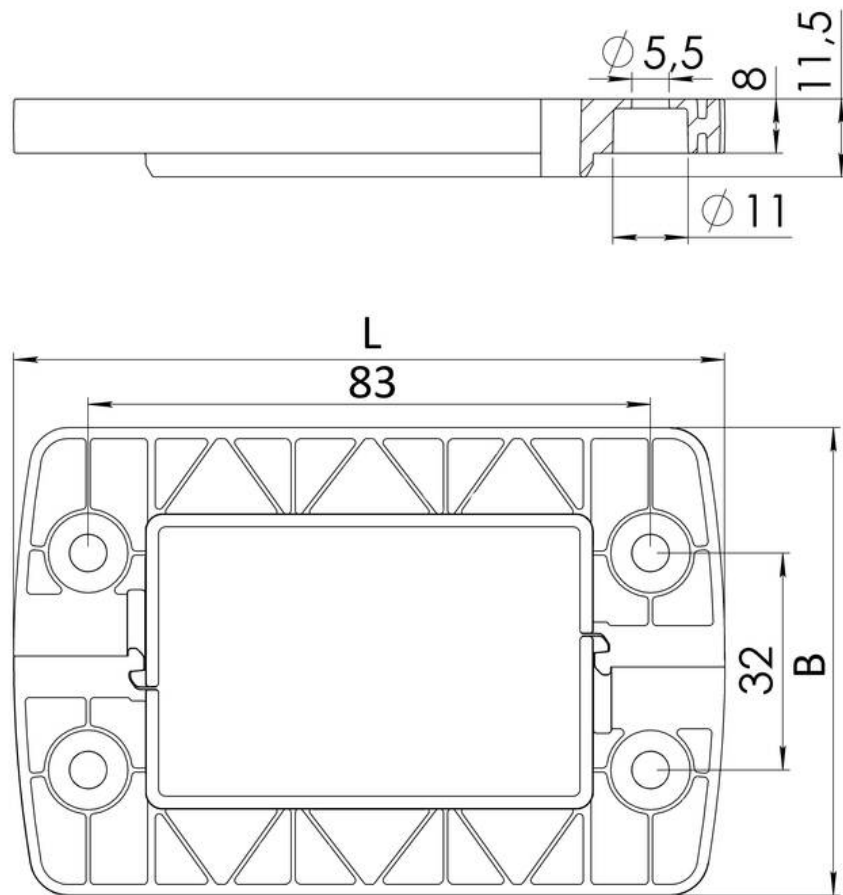

Your Contact:

WISKA Hoppmann GmbH

Kisdorfer Weg 28 · 24568 Kaltenkirchen · Germany

☎ +49-4191-508-0 · 📠 +49-4191-508-209

contact@wiska.de · www.wiska.com