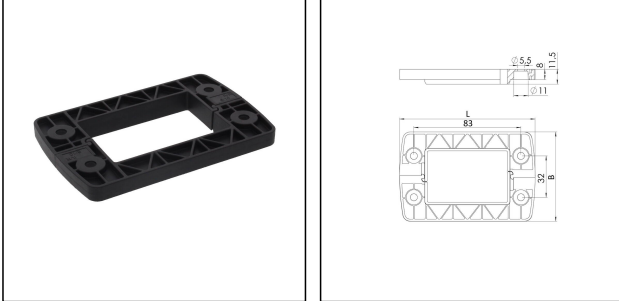

CV 6 V0 BK

Locking frame, plastic, black, 69x105mm

Products may differ in size, colour and appearance to those shown. If you require further information or customisation, please contact us directly.

Material	Polyamide UL94-V0
Temp. range min	-40 °C
Temp. range max	120 °C
Protection class	IP66
Product Color	RAL 9005
BxL	69x105mm
Type	CV 6 V0 BK
Order no. RAL 9005	10108185
Packing unit	1
EAN number	4007686058444
Tariff number	39269097
ETIM-Classification	EC000441