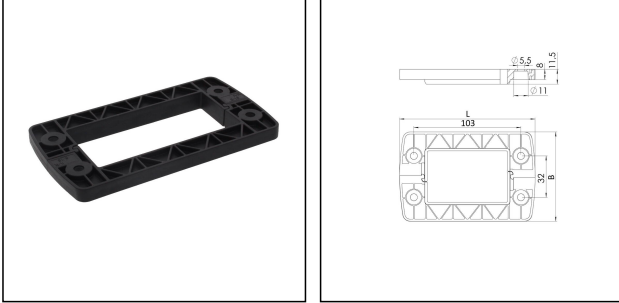

## CV 8 V0 BK

Locking frame, plastic, black, 69x125mm

Products may differ in size, colour and appearance to those shown. If you require further information or customisation, please contact us directly.

<b>Material</b>	Polyamide UL94-V0
<b>Temp. range min</b>	-40 °C
<b>Temp. range max</b>	120 °C
<b>Protection class</b>	IP66
<b>Product Color</b>	RAL 9005
<b>BxL</b>	69x125mm
<b>Type</b>	CV 8 V0 BK
<b>Order no. RAL 9005</b>	10108186
<b>Packing unit</b>	1
<b>EAN number</b>	4007686058468
<b>Tariff number</b>	39269097
<b>ETIM-Classification</b>	EC000441