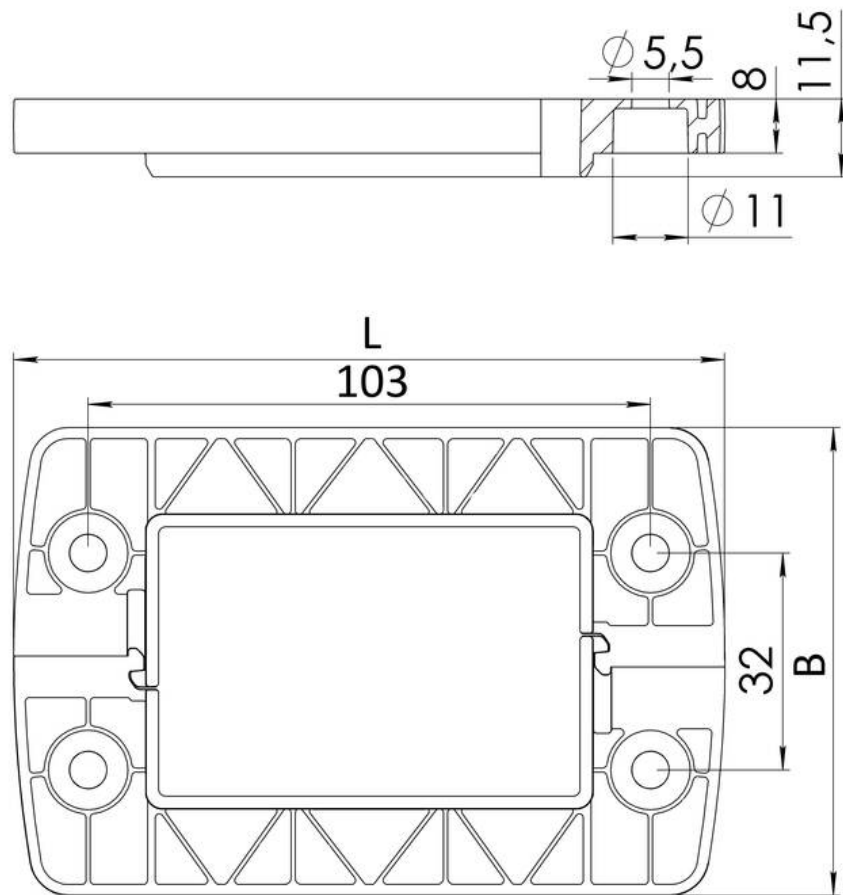

Your Contact:

WISKA Hoppmann GmbH

Kisdorfer Weg 28 · 24568 Kaltenkirchen · Germany

☎ +49-4191-508-0 · 📠 +49-4191-508-209

contact@wiska.de · www.wiska.com