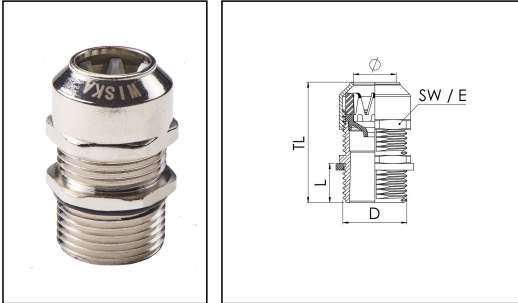

## EZMGV-L 20

Cable gland, zinc, M20 with long connection thread

Products may differ in size, colour and appearance to those shown. If you require further information or customisation, please contact us directly.

<b>Material cable gland</b>	Zinc nickel-plated
<b>Material clamping cage</b>	Polyamide / TPE
<b>Material sealing gasket</b>	EPDM
<b>Temp. range min</b>	-40 °C
<b>Temp. range max</b>	80 °C
<b>Protection class</b>	IP66 / IP68
<b>Thread type</b>	M
<b>Ø Connection thread D</b>	20
<b>Lead</b>	1,5
<b>Length screw-in thread L</b>	11,5 mm
<b>Ø cable diameter min</b>	6 mm
<b>Ø cable diameter max</b>	13 mm
<b>Key width SW</b>	22 mm
<b>Collar diameter (E)</b>	24 mm
<b>Total length TL</b>	29 mm - 37 mm
<b>Install. torques cap nut</b>	2 N m
<b>Install. torques fitting</b>	3 N m
<b>WISKA-Order no.</b>	10108742
<b>Type</b>	EZMGV-L 20
<b>Packing unit</b>	50
<b>Tariff number</b>	79070000
<b>EAN number</b>	4007686100730
<b>ETIM-Classification</b>	EC000441

Remarks:

Your Contact:

WISKA Hoppmann GmbH

Kisdorfer Weg 28 · 24568 Kaltenkirchen · Germany

☎ +49-4191-508-0 · 📠 +49-4191-508-209

contact@wiska.de · www.wiska.com

- Protection class IP66 / IP68 (1,0bar/12h) for cable Ø 6-13mm
- For cable Ø 6-8mm Type of strain relief A according to EN 62444
- For cable Ø 8-13mm Type of strain relief B according to EN 62444