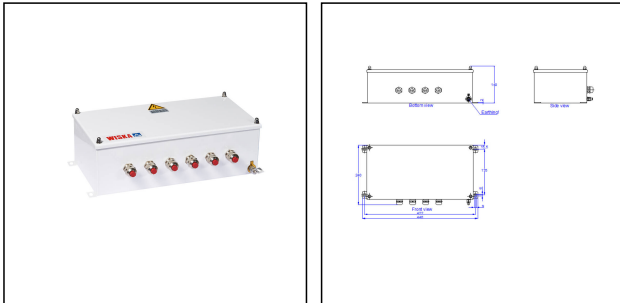

## IBS4020/IP/PTZ/EP

Junction box IBS4020, stainless steel, IP67

Products may differ in size, colour and appearance to those shown. If you require further information or customisation, please contact us directly.

<b>Type</b>	IBS4020/IP/PTZ/EP
<b>WISKA-Order no.</b>	10108751
<b>Material</b>	Stainless steel
<b>Protection class</b>	IP66 / IP67
<b>Temp. range min</b>	-30 °C
<b>Temp. range max</b>	55 °C
<b>Vibration (0-100Hz)</b>	0,7 g
<b>Operational areas</b>	Indoor / Outdoor
<b>Range of use</b>	Network system
<b>for camera</b>	IP
<b>Mounting</b>	Surface mounting
<b>Colour</b>	RAL 9016
<b>Surface</b>	Powder coated
<b>Voltage</b>	100 V - 240 V
<b>Type of Voltage</b>	AC, 50-60Hz
<b>Max. Power</b>	4 A
<b>Max. Wattage&lt;br/&gt;</b>	134 W
<b>Weight</b>	8 kg
<b>Tariff number</b>	85369010

Remarks:

Junction box type IBS4020/IP/PTZ/EP  
 Stainless steel, IP66/67  
 Power supply: 100...230VAC /50-60Hz 4A,  
 Cable glands: 4x EMSKV 20, 1x EMSKV 25

Your Contact:

**WISKA Hoppmann GmbH**  
 Kisdorfer Weg 28 · 24568 Kaltenkirchen · Germany  
 ☎ +49-4191-508-0 · 📠 +49-4191-508-209  
 contact@wiska.de · www.wiska.com