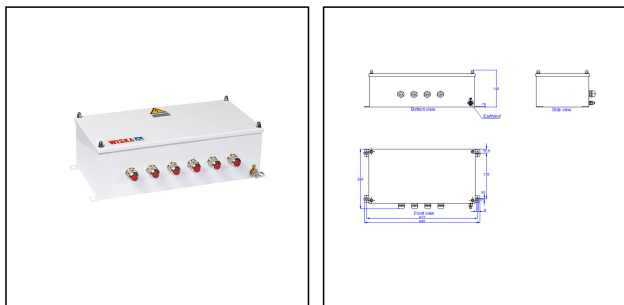

IBS4020/IP/FIX/WIPE/EP

Junction box IBS4020, stainless steel, IP67

Products may differ in size, colour and appearance to those shown. If you require further information or customisation, please contact us directly.

Type	IBS4020/IP/FIX/WIPE/EP
WISKA-Order no.	10108756
Material	Stainless steel
Protection class	IP66 / IP67
Temp. range min	-30 °C
Temp. range max	55 °C
Vibration (0-100Hz)	0,7 g
Operational areas	Indoor / Outdoor
Range of use	Network system
for camera	IP
Mounting	Surface mounting
Colour	RAL 9016
Surface	Powder coated
Advice	Height level lower to camera
Voltage	100 V - 240 V
Type of Voltage	AC, 50-60Hz
Max. Power	4 A
Max. Wattage
	134 W
Weight	8 kg
Tariff number	85369010

Remarks:

Junction box type IBS4020/IP/FIX/EP

Stainless steel, IP66/67

Power supply: 100...230VAC /50-60Hz 4A,

Cable glands: 3x EMSKV 20, 1x EMSKV 25

Your Contact:

WISKA Hoppmann GmbH

Kisdorfer Weg 28 · 24568 Kaltenkirchen · Germany