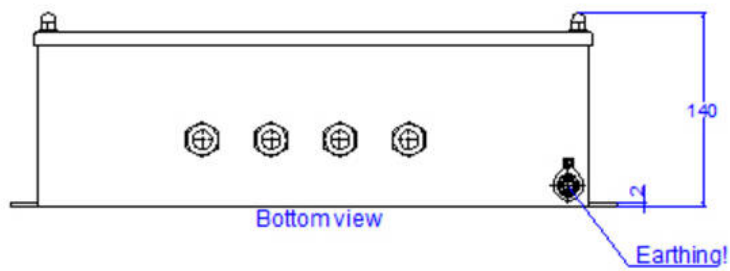

Your Contact:

WISKA Hoppmann GmbH

Kisdorfer Weg 28 · 24568 Kaltenkirchen · Germany

☎ +49-4191-508-0 · 📠 +49-4191-508-209

contact@wiska.de · www.wiska.com