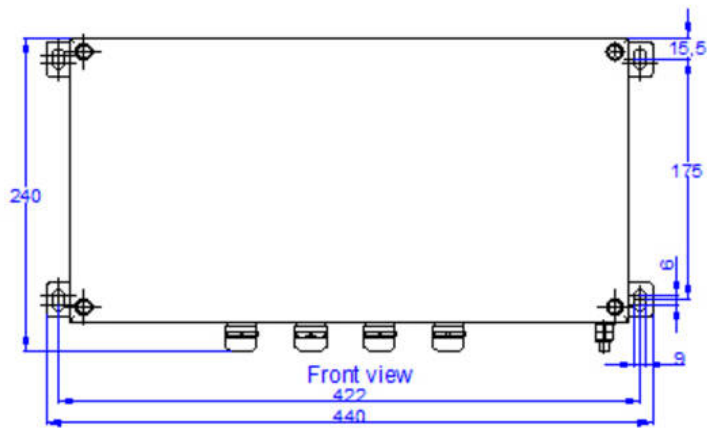

Your Contact:

WISKA Hoppmann GmbH

Kisdorfer Weg 28 · 24568 Kaltenkirchen · Germany

☎ +49-4191-508-0 · 📠 +49-4191-508-209

contact@wiska.de · www.wiska.com