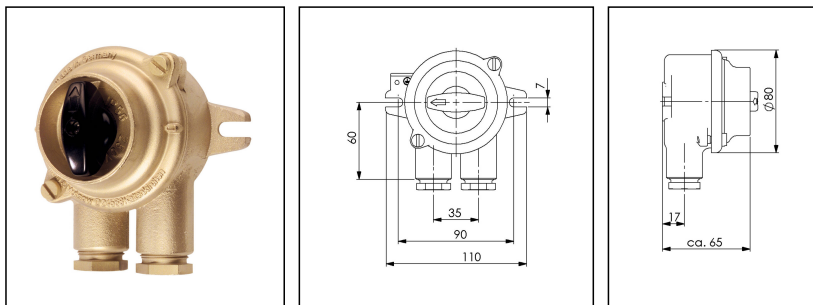

## 1133/2/We/16A-2xZ14

HNA Switch 16A, brass, IP56

Products may differ in size, colour and appearance to those shown. If you require further information or customisation, please contact us directly.

<b>WISKA-Order no.</b>	10108834
<b>Type</b>	1133/2/We/16A-2xZ14
<b>Voltage</b>	250 V
<b>Current</b>	16 A
<b>Protection class</b>	IP56
<b>Material</b>	Brass
<b>Using for cable gland</b>	
<b>Type of cable gland</b>	M 24 x 1,5
<b>Ø cable diameter min</b>	12 mm
<b>Ø cable diameter max</b>	14,5 mm
<b>Type of cable</b>	armoured
<b>Mounting</b>	Surface mounting
<b>Temp. range min</b>	-25 °C
<b>Temp. range max</b>	45 °C
<b>Type of switch</b>	Change-over, 1-pole
<b>Norm</b>	DIN 89270
<b>Colour</b>	Black
<b>Weight</b>	0,97 kg
<b>Variations</b>	on request
<b>Tariff number</b>	85363010