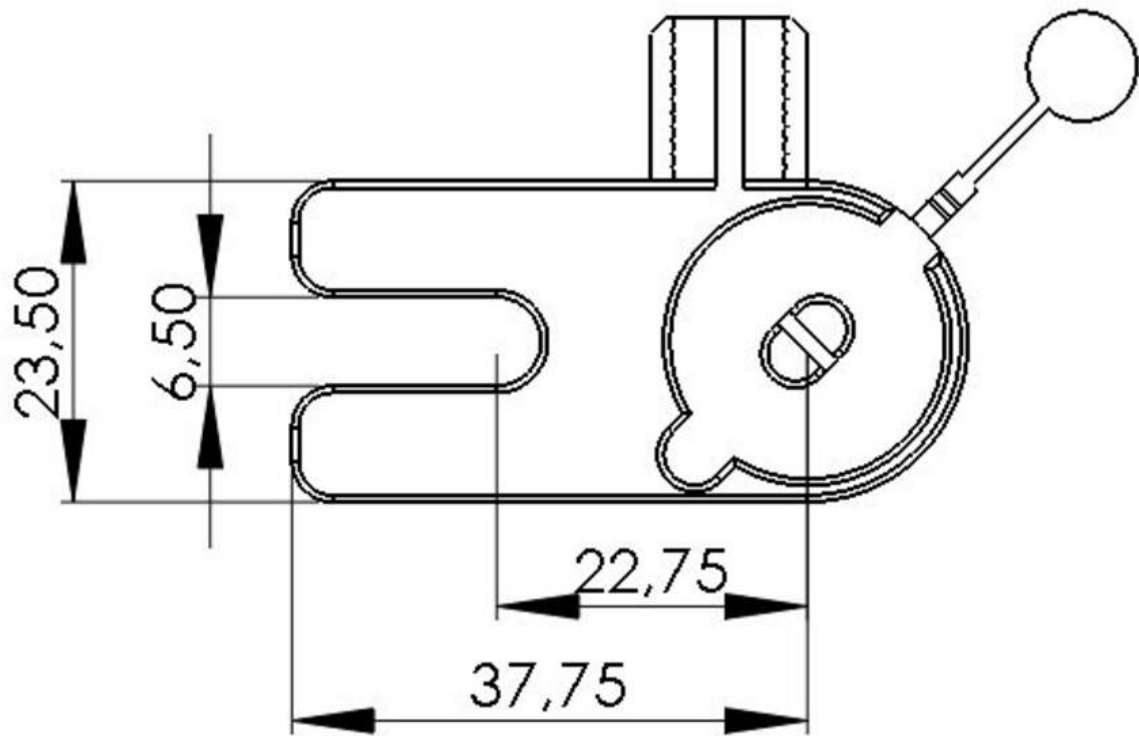

Your Contact:

WISKA Hoppmann GmbH

Kisdorfer Weg 28 · 24568 Kaltenkirchen · Germany

☎ +49-4191-508-0 · 📠 +49-4191-508-209

contact@wiska.de · www.wiska.com