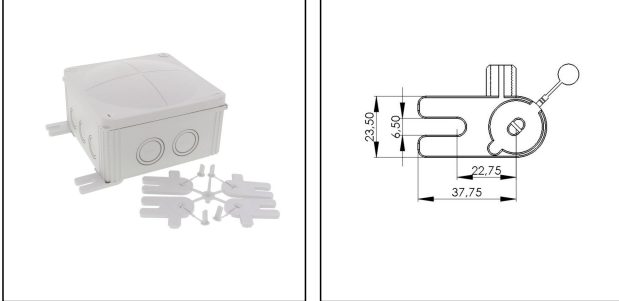

## External mounting - COMBI LG

### External mounting COMBI

Products may differ in size, colour and appearance to those shown. If you require further information or customisation, please contact us directly.

<b>Material</b>	Polyamide
<b>Product Color</b>	RAL 7035
<b>Temp. range min</b>	-30 °C
<b>Temp. range max</b>	100 °C
<b>Type</b>	External mounting - COMBI LG
<b>WISKA-Order no.</b>	10108836
<b>Packing unit</b>	2
<b>EAN number</b>	4007686071245
<b>Tariff number</b>	39269097