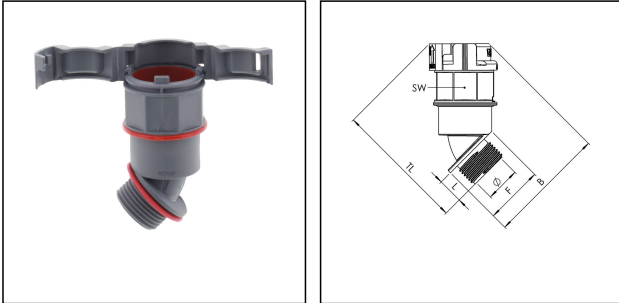

## EBF45-10-12-BG

Conduit fitting, 45° angle, plastic, RAL 7031, NW 10 / M12

Products may differ in size, colour and appearance to those shown. If you require further information or customisation, please contact us directly.

<b>Material Conduit fitting</b>	polyamide UL94-V0
<b>Material Connection thread</b>	polyamide UL94-V0
<b>Material sealing gasket</b>	TPU
<b>Protection class</b>	IP68, IP66
<b>Temp. range min</b>	-40 °C
<b>Temp. range max</b>	100 °C
<b>Operational areas</b>	EN 45545 - Railway
<b>NW</b>	10
<b>Thread type</b>	M
<b>Ø Connection thread D</b>	12
<b>Lead</b>	1,5
<b>Length screw-in thread L</b>	9 mm
<b>Ø inside</b>	7 mm
<b>Ø Gasket F</b>	18 mm
<b>Key width SW</b>	20 mm
<b>Width B</b>	48,3 mm
<b>Total length TL</b>	50,6 mm
<b>Type of conduit fitting</b>	45° Angle
<b>UL 1696</b>	Yes
<b>Product Color</b>	RAL 7031
<b>Type</b>	EBF45-10-12-BG
<b>Order no. RAL 7031</b>	10108870
<b>Packing unit</b>	50
<b>EAN number</b>	4007686074574
<b>Tariff number</b>	39174000