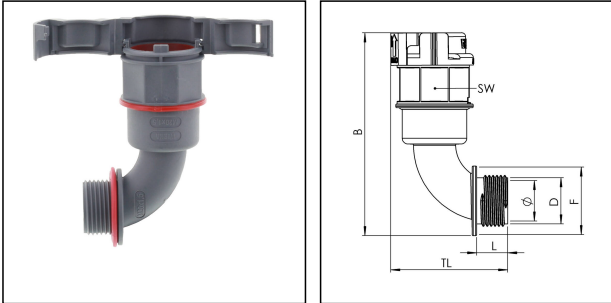

## EBF90-10-12-BG

Conduit fitting, 90° angle, plastic

Products may differ in size, colour and appearance to those shown. If you require further information or customisation, please contact us directly.

<b>Material Conduit fitting</b>	polyamide UL94-V0
<b>Material Connection thread</b>	polyamide UL94-V0
<b>Material sealing gasket</b>	TPU
<b>Protection class</b>	IP68, IP66
<b>Temp. range min</b>	-40 °C
<b>Temp. range max</b>	100 °C
<b>Operational areas</b>	EN 45545 - Railway
<b>NW</b>	10
<b>Thread type</b>	M
<b>Ø Connection thread D</b>	12
<b>Lead</b>	1,5
<b>Length screw-in thread L</b>	9 mm
<b>Ø inside</b>	7 mm
<b>Ø Gasket F</b>	18 mm
<b>Key width SW</b>	20 mm
<b>Width B</b>	68 mm
<b>Total length TL</b>	33,6 mm
<b>Type of conduit fitting</b>	90° Angle
<b>UL 1696</b>	Yes
<b>Product Color</b>	RAL 7031
<b>Type</b>	EBF90-10-12-BG
<b>Order no. RAL 7031</b>	10108884
<b>Packing unit</b>	50
<b>EAN number</b>	4007686075021
<b>Tariff number</b>	39174000