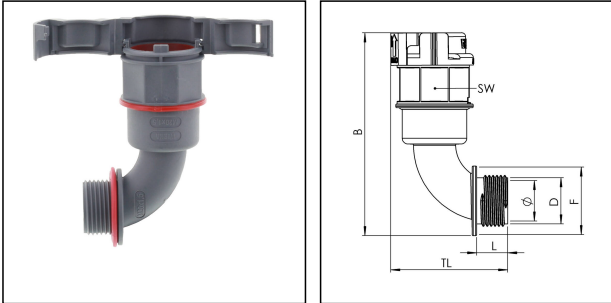

EBF90-12-20-BG

Conduit fitting, 90° angle, plastic

Products may differ in size, colour and appearance to those shown. If you require further information or customisation, please contact us directly.

Material Conduit fitting	polyamide UL94-V0
Material Connection thread	polyamide UL94-V0
Material sealing gasket	TPU
Protection class	IP68, IP66
Temp. range min	-40 °C
Temp. range max	100 °C
Operational areas	EN 45545 - Railway
NW	12
Thread type	M
Ø Connection thread D	20
Lead	1,5
Length screw-in thread L	12 mm
Ø inside	13 mm
Ø Gasket F	27 mm
Key width SW	22 mm
Width B	76,3 mm
Total length TL	40,8 mm
Type of conduit fitting	90° Angle
UL 1696	Yes
Product Color	RAL 7031
Type	EBF90-12-20-BG
Order no. RAL 7031	10108885
Packing unit	50
EAN number	4007686075045
Tariff number	39174000