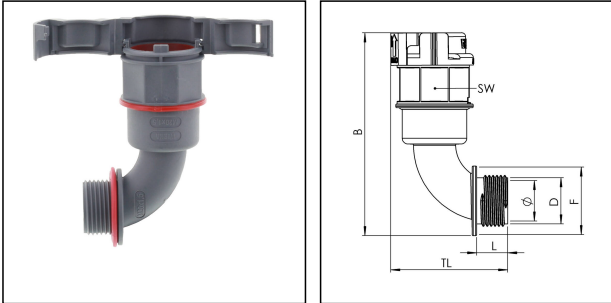

EBF90-17-25-BG

Conduit fitting, 90° angle, plastic

Products may differ in size, colour and appearance to those shown. If you require further information or customisation, please contact us directly.

Material Conduit fitting	polyamide UL94-V0
Material Connection thread	polyamide UL94-V0
Material sealing gasket	TPU
Protection class	IP68, IP66
Temp. range min	-40 °C
Temp. range max	100 °C
Operational areas	EN 45545 - Railway
NW	17
Thread type	M
Ø Connection thread D	25
Lead	1,5
Length screw-in thread L	13 mm
Ø inside	15,5 mm
Ø Gasket F	32 mm
Key width SW	27 mm
Width B	85,1 mm
Total length TL	50 mm
Type of conduit fitting	90° Angle
UL 1696	Yes
Product Color	RAL 7031
Type	EBF90-17-25-BG
Order no. RAL 7031	10108886
Packing unit	50
EAN number	4007686075069
Tariff number	39174000