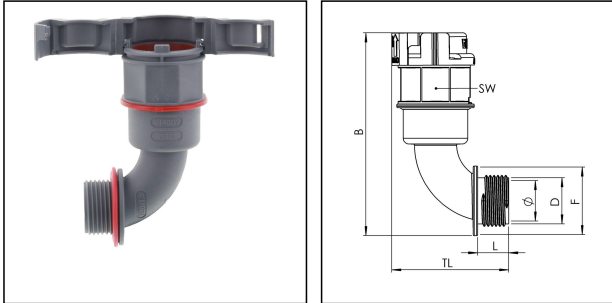

EBF90-29-40-BG

Conduit fitting, 90° angle, plastic

Products may differ in size, colour and appearance to those shown. If you require further information or customisation, please contact us directly.

Material Conduit fitting	polyamide UL94-V0
Material Connection thread	polyamide UL94-V0
Material sealing gasket	TPU
Protection class	IP68, IP66
Temp. range min	-40 °C
Temp. range max	100 °C
Operational areas	EN 45545 - Railway
NW	29
Thread type	M
Ø Connection thread D	40
Lead	1,5
Length screw-in thread L	14,5 mm
Ø inside	26 mm
Ø Gasket F	50 mm
Key width SW	41 mm
Width B	118,8 mm
Total length TL	69,3 mm
Type of conduit fitting	90° Angle
UL 1696	Yes
Product Color	RAL 7031
Type	EBF90-29-40-BG
Order no. RAL 7031	10108888
Packing unit	10
EAN number	4007686075083
Tariff number	39174000