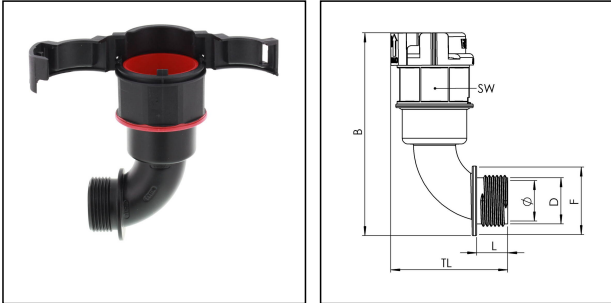

## EBF90-10-12-BK

Conduit fitting, 90° angle, plastic

Products may differ in size, colour and appearance to those shown. If you require further information or customisation, please contact us directly.

<b>Material Conduit fitting</b>	polyamide UL94-V0
<b>Material Connection thread</b>	polyamide UL94-V0
<b>Material sealing gasket</b>	TPU
<b>Protection class</b>	IP68, IP66
<b>Temp. range min</b>	-40 °C
<b>Temp. range max</b>	100 °C
<b>Operational areas</b>	EN 45545 - Railway
<b>NW</b>	10
<b>Thread type</b>	M
<b>Ø Connection thread D</b>	12
<b>Lead</b>	1,5
<b>Length screw-in thread L</b>	9 mm
<b>Ø inside</b>	7 mm
<b>Ø Gasket F</b>	18 mm
<b>Key width SW</b>	20 mm
<b>Width B</b>	68 mm
<b>Total length TL</b>	33,6 mm
<b>Type of conduit fitting</b>	90° Angle
<b>UL 1696</b>	Yes
<b>Product Color</b>	RAL 9005
<b>Type</b>	EBF90-10-12-BK
<b>Order no. RAL 9005</b>	10108891
<b>Packing unit</b>	50
<b>EAN number</b>	4007686075168
<b>Tariff number</b>	39174000