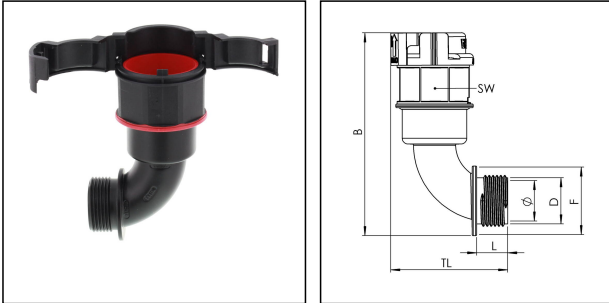

EBF90-23-32-BK

Conduit fitting, 90° angle, plastic

Products may differ in size, colour and appearance to those shown. If you require further information or customisation, please contact us directly.

Material Conduit fitting	polyamide UL94-V0
Material Connection thread	polyamide UL94-V0
Material sealing gasket	TPU
Protection class	IP66, IP68
Temp. range min	-40 °C
Temp. range max	100 °C
Operational areas	EN 45545 - Railway
NW	23
Thread type	M
Ø Connection thread D	32
Lead	1,5
Length screw-in thread L	13 mm
Ø inside	19 mm
Ø Gasket F	38 mm
Key width SW	36 mm
Width B	100,9 mm
Total length TL	55,5 mm
Type of conduit fitting	90° Angle
UL 1696	Yes
Product Color	RAL 9005
Type	EBF90-23-32-BK
Order no. RAL 9005	10108894
Packing unit	25
EAN number	4007686075229
Tariff number	39174000