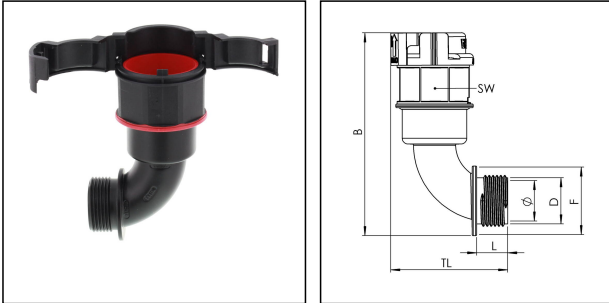

## EBF90-29-40-BK

Conduit fitting, 90° angle, plastic

Products may differ in size, colour and appearance to those shown. If you require further information or customisation, please contact us directly.

<b>Material Conduit fitting</b>	polyamide UL94-V0
<b>Material Connection thread</b>	polyamide UL94-V0
<b>Material sealing gasket</b>	TPU
<b>Protection class</b>	IP68, IP66
<b>Temp. range min</b>	-40 °C
<b>Temp. range max</b>	100 °C
<b>Operational areas</b>	EN 45545 - Railway
<b>NW</b>	29
<b>Thread type</b>	M
<b>Ø Connection thread D</b>	40
<b>Lead</b>	1,5
<b>Length screw-in thread L</b>	14,5 mm
<b>Ø inside</b>	26 mm
<b>Ø Gasket F</b>	50 mm
<b>Key width SW</b>	41 mm
<b>Width B</b>	118,8 mm
<b>Total length TL</b>	69,3 mm
<b>Type of conduit fitting</b>	90° Angle
<b>UL 1696</b>	Yes
<b>Product Color</b>	RAL 9005
<b>Type</b>	EBF90-29-40-BK
<b>Order no. RAL 9005</b>	10108895
<b>Packing unit</b>	10
<b>EAN number</b>	4007686075243
<b>Tariff number</b>	39174000