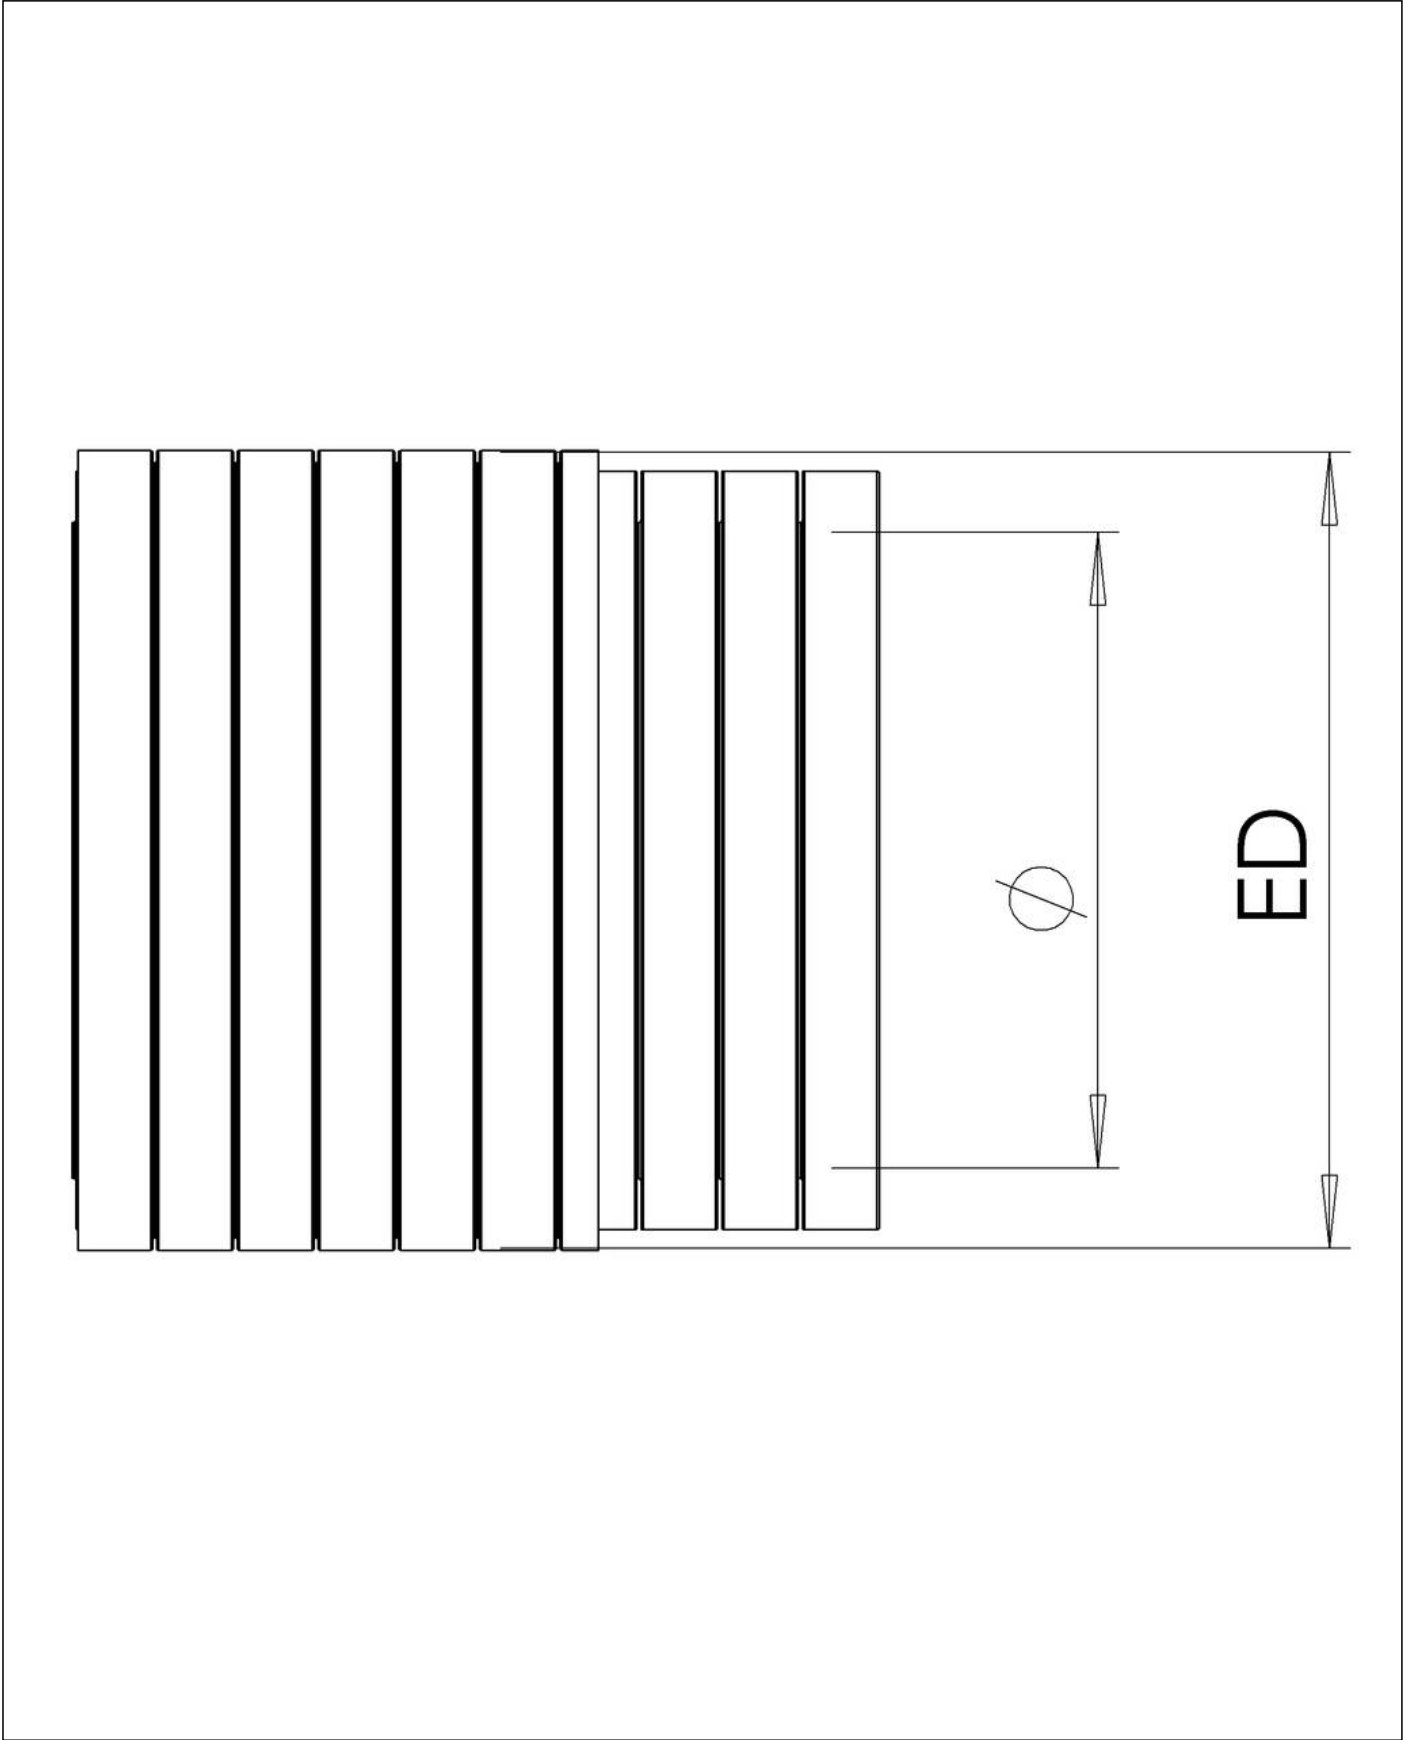

Your Contact:

WISKA Hoppmann GmbH

Kisdorfer Weg 28 · 24568 Kaltenkirchen · Germany

☎ +49-4191-508-0 · 📠 +49-4191-508-209

contact@wiska.de · www.wiska.com