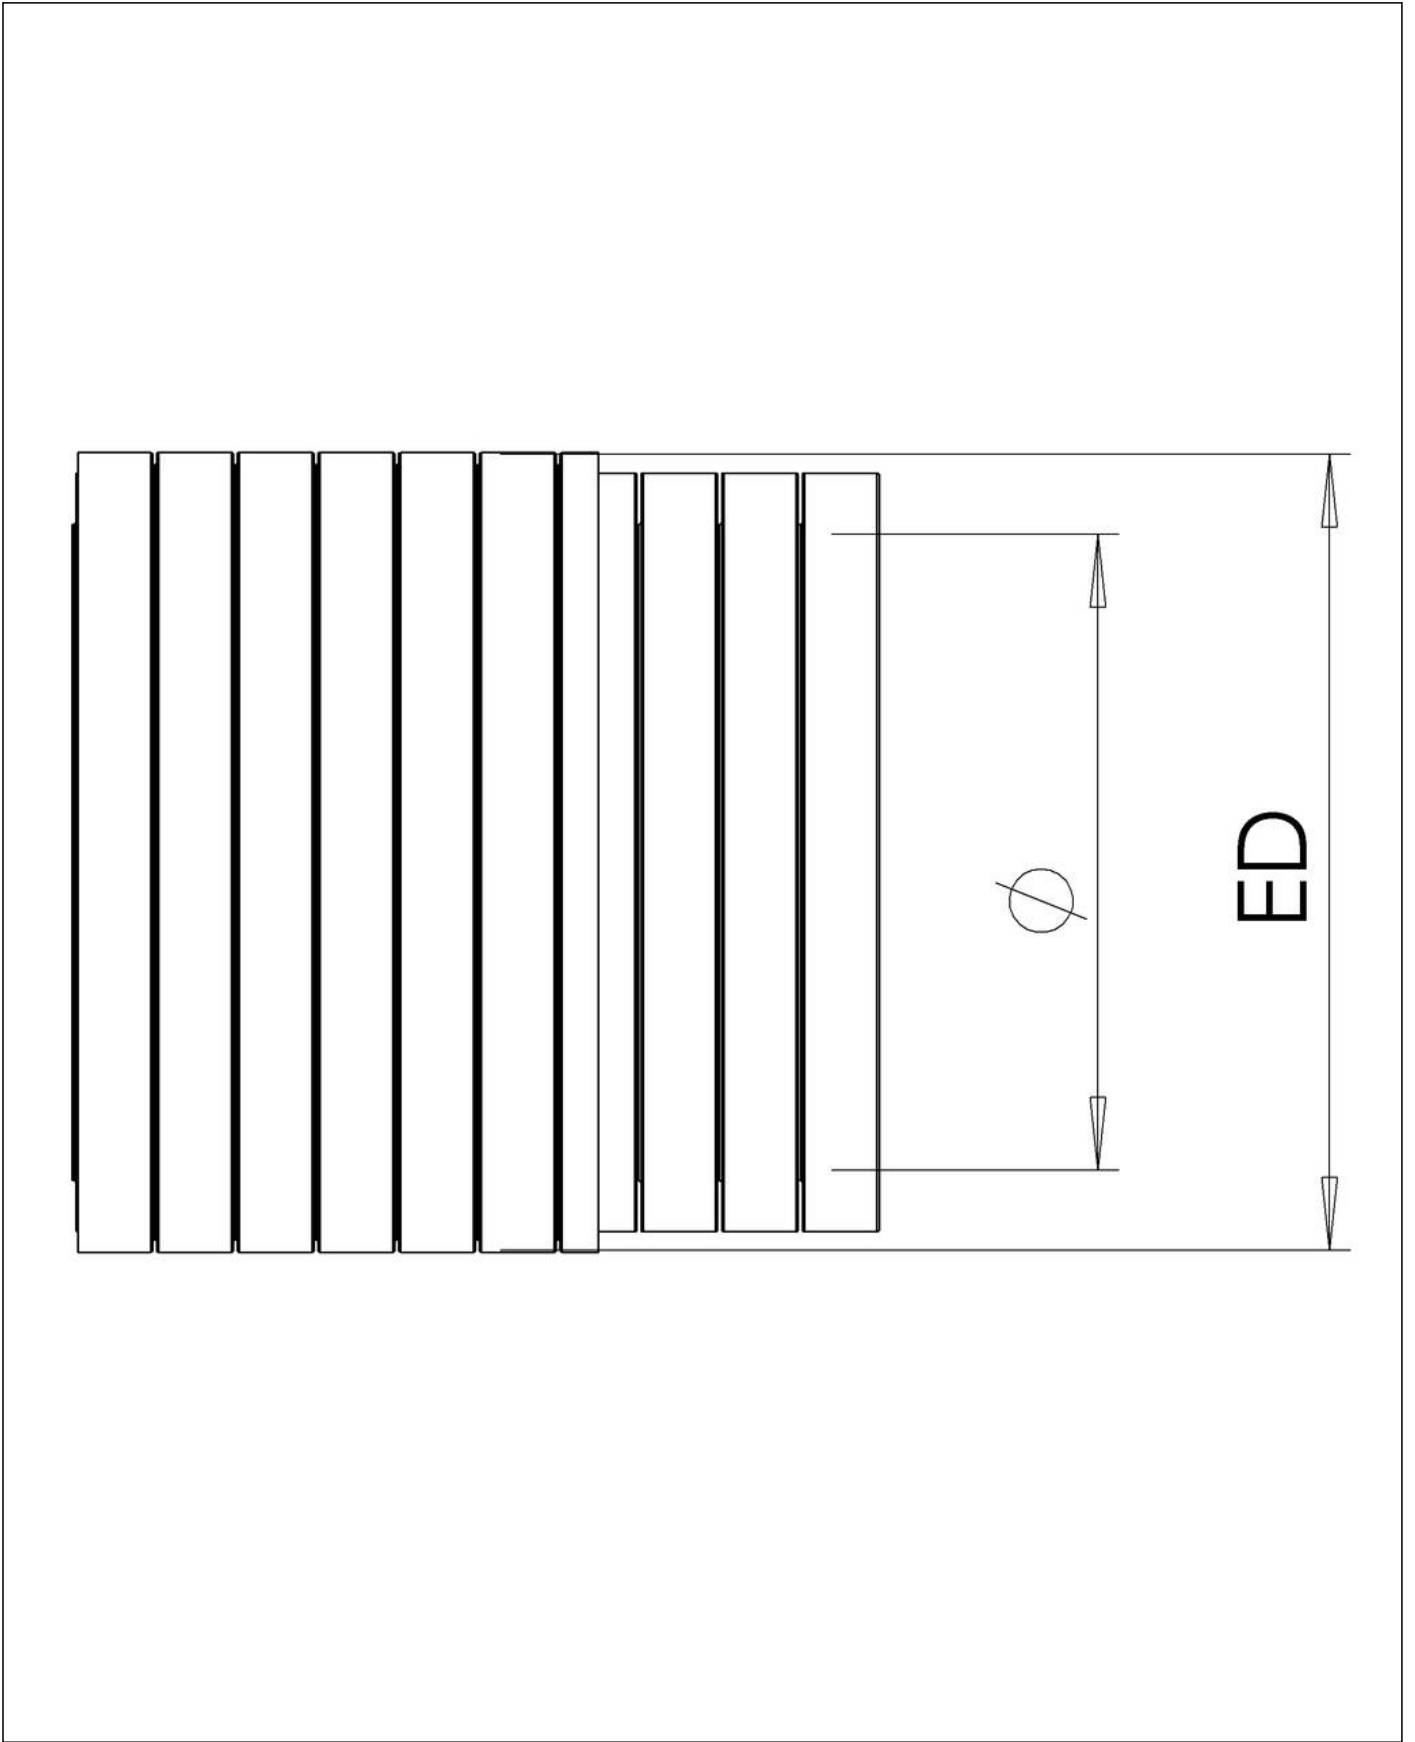

Your Contact:

WISKA Hoppmann GmbH

Kisdorfer Weg 28 · 24568 Kaltenkirchen · Germany

☎ +49-4191-508-0 · 📠 +49-4191-508-209

contact@wiska.de · www.wiska.com