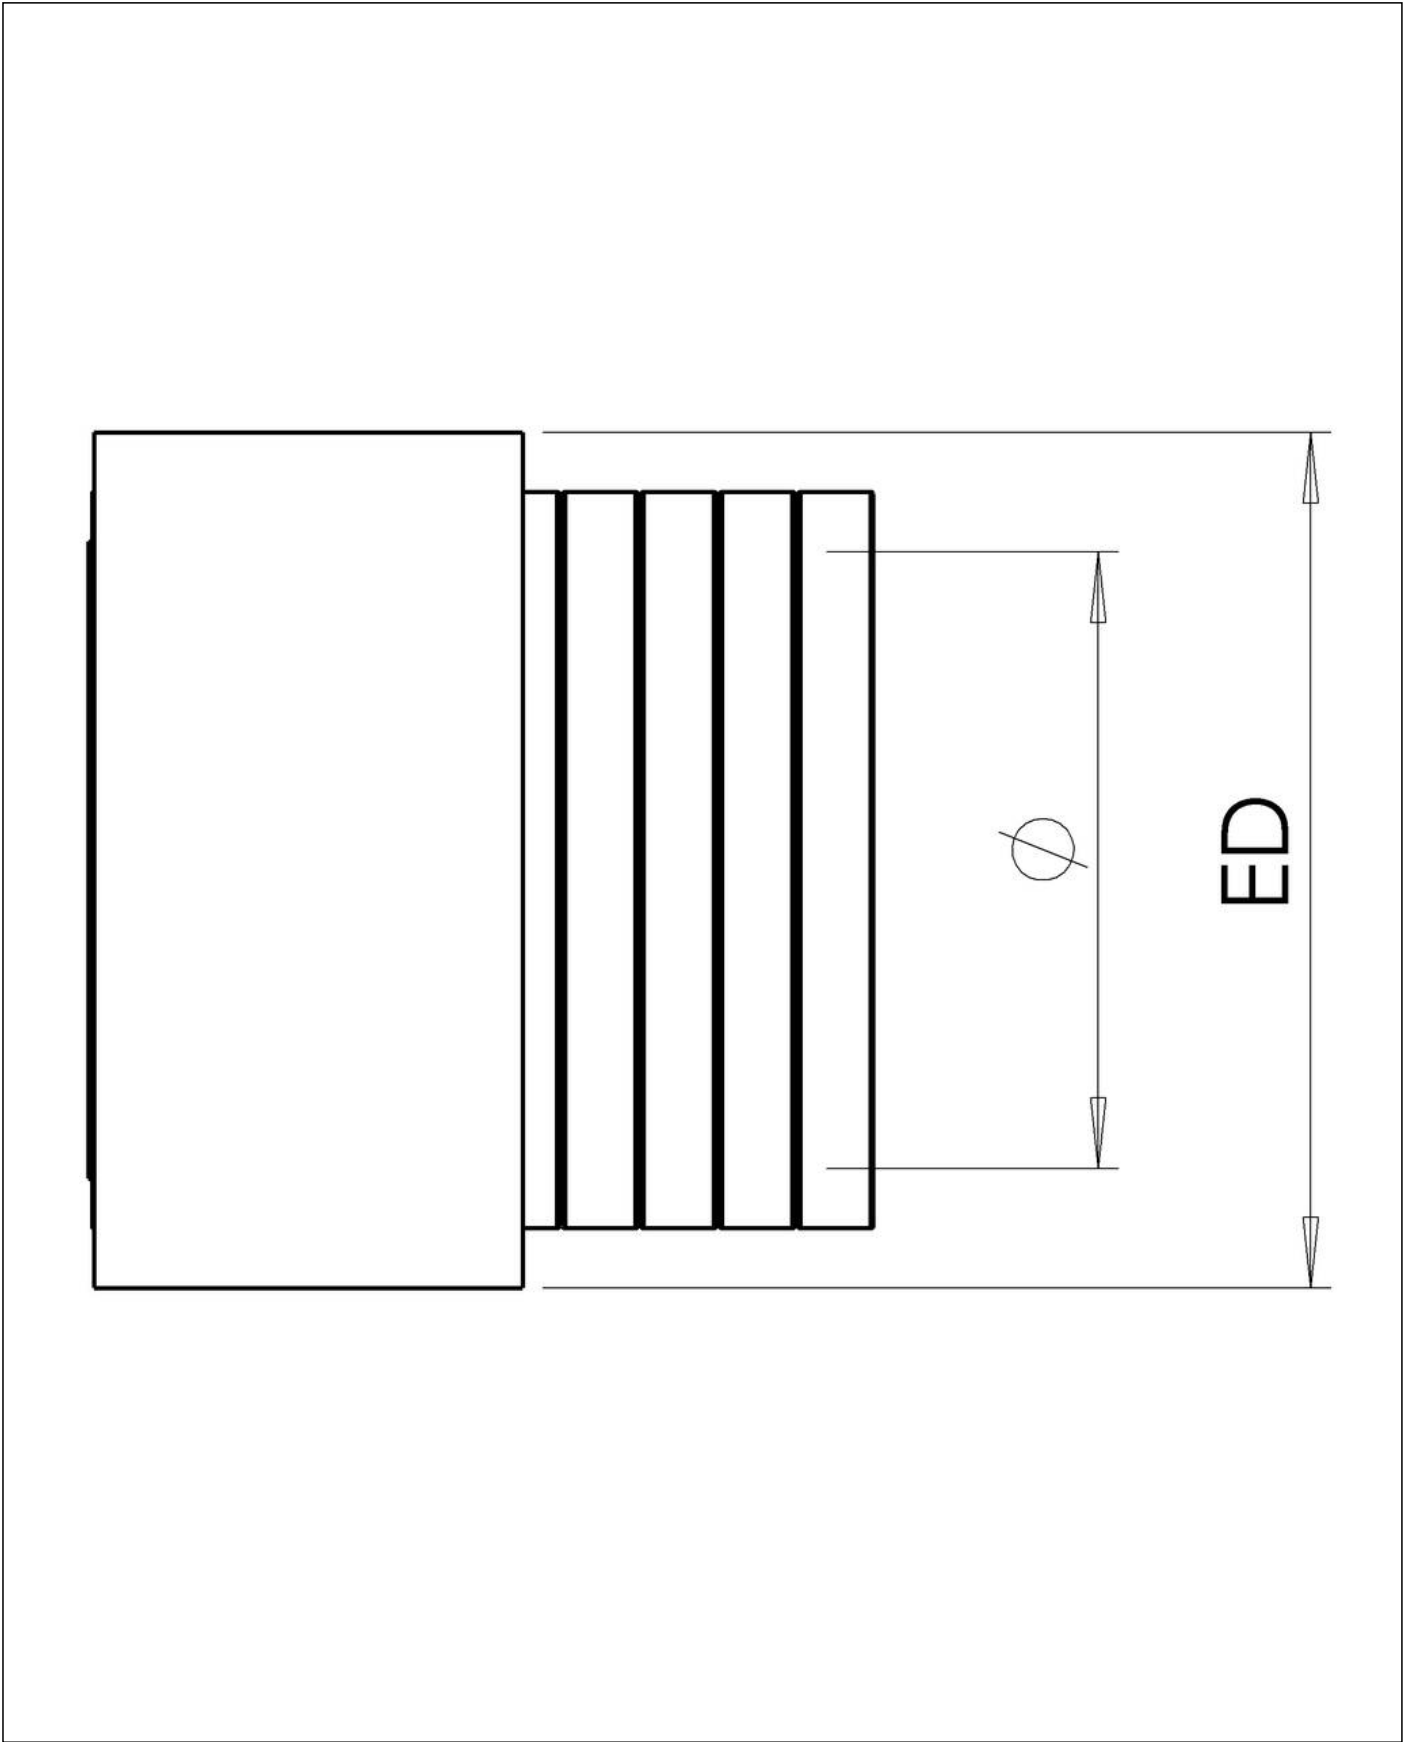

Your Contact:

WISKA Hoppmann GmbH

Kisdorfer Weg 28 · 24568 Kaltenkirchen · Germany

☎ +49-4191-508-0 · 📠 +49-4191-508-209

contact@wiska.de · www.wiska.com