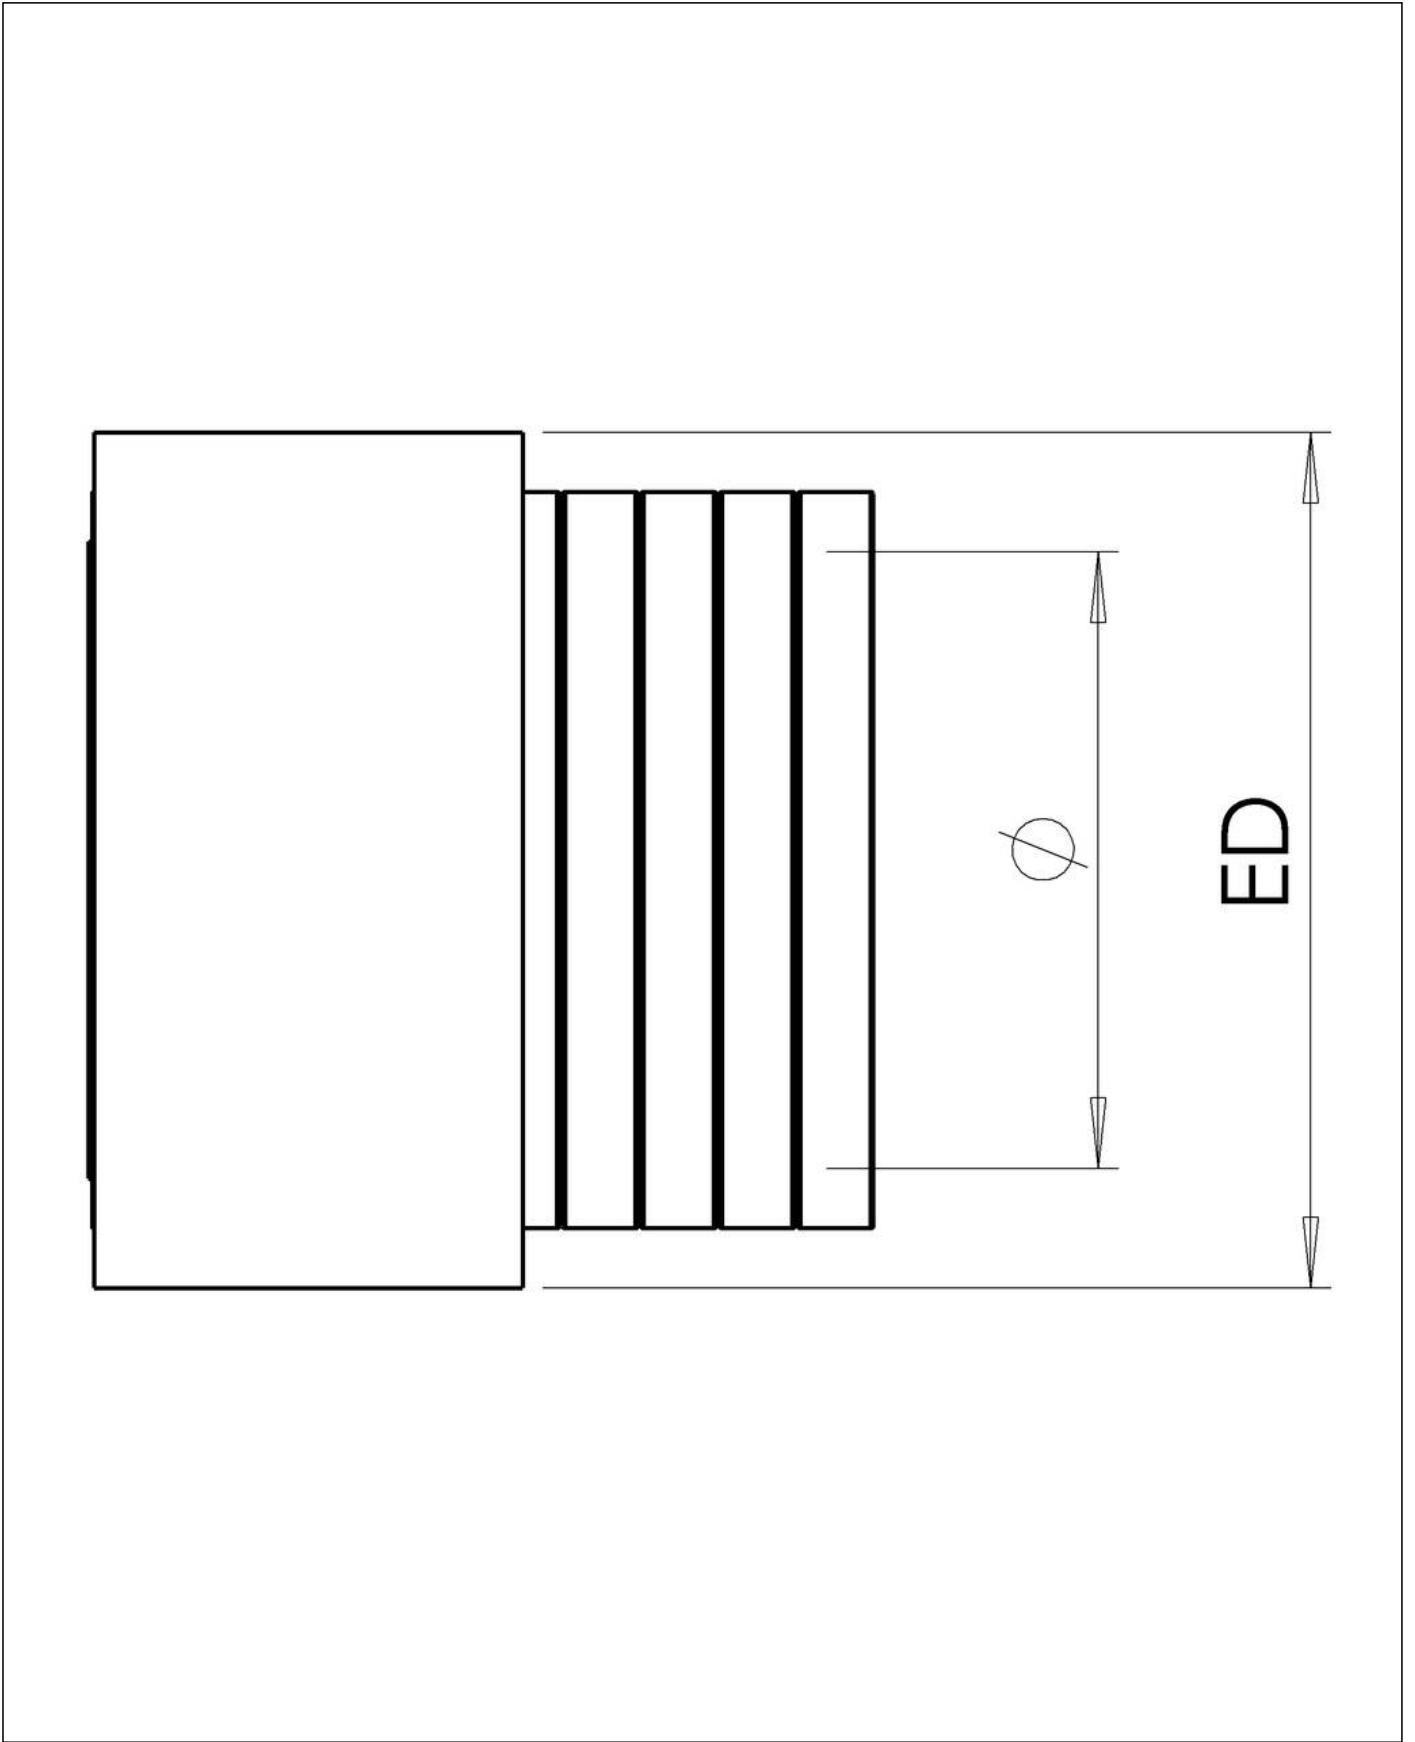

Your Contact:
WISKA Hoppmann GmbH
Kisdorfer Weg 28 · 24568 Kaltenkirchen · Germany
☎ +49-4191-508-0 · 📠 +49-4191-508-209
contact@wiska.de · www.wiska.com

Other technical data on request / subject to change without notice