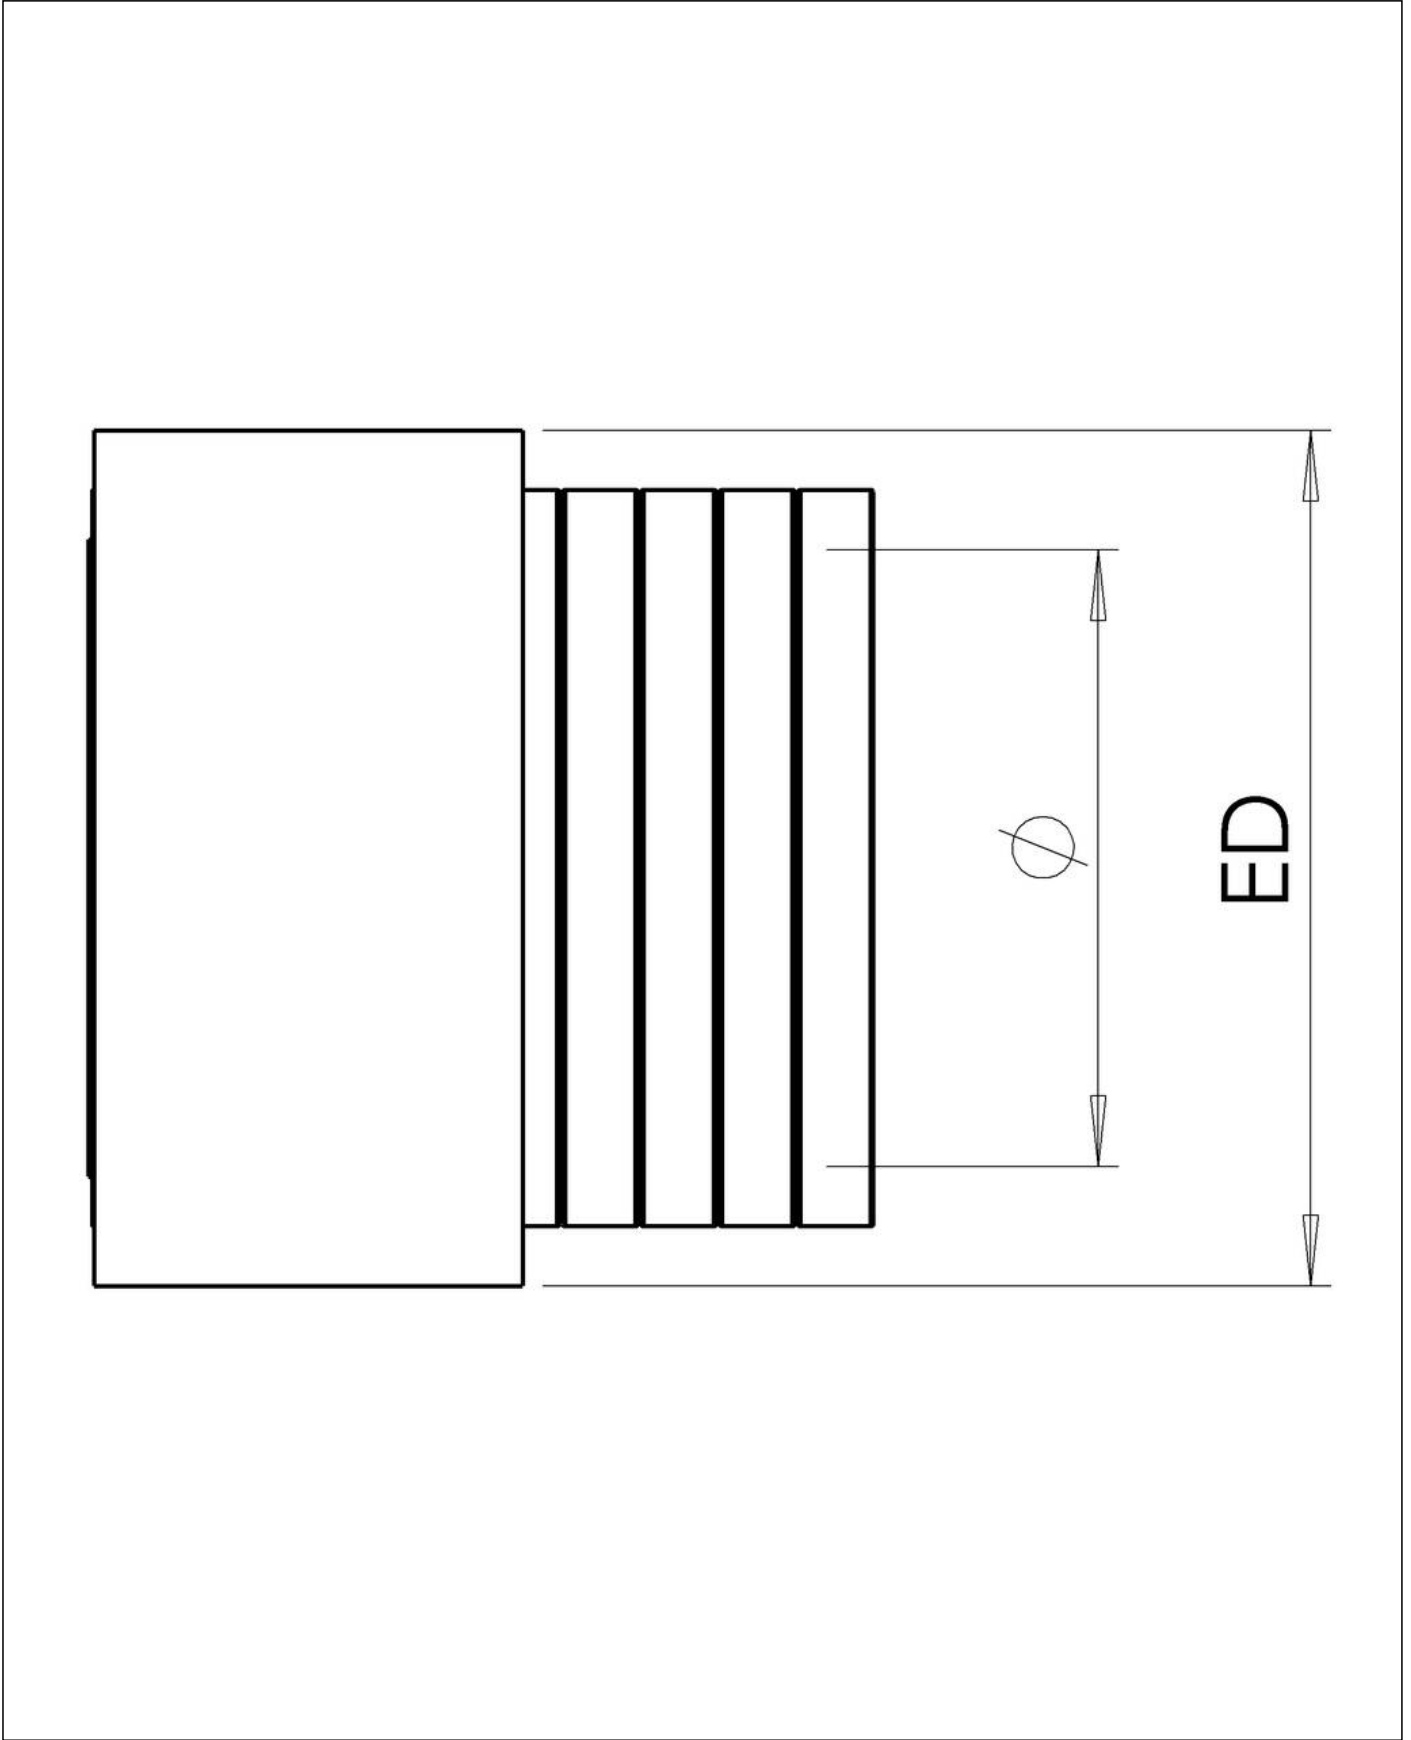

Your Contact:

WISKA Hoppmann GmbH

Kisdorfer Weg 28 · 24568 Kaltenkirchen · Germany

☎ +49-4191-508-0 · 📠 +49-4191-508-209

contact@wiska.de · www.wiska.com