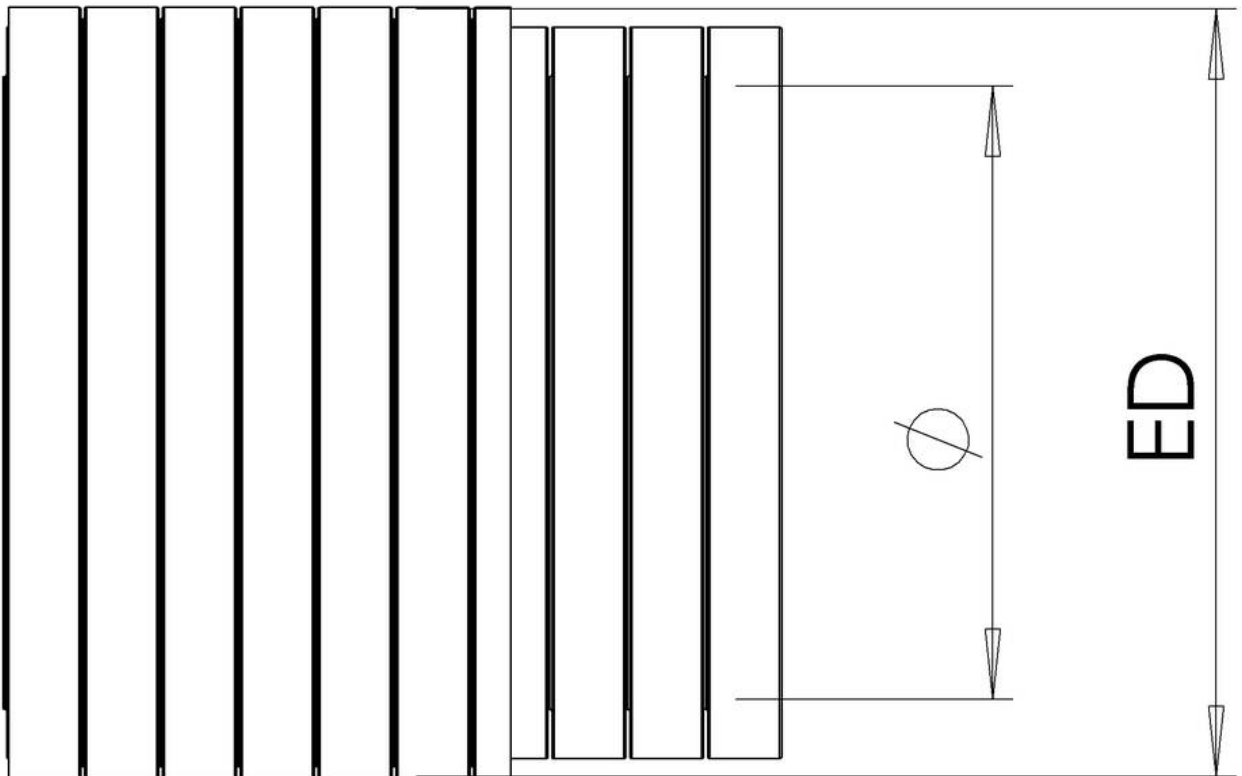

Your Contact:

WISKA Hoppmann GmbH

Kisdorfer Weg 28 · 24568 Kaltenkirchen · Germany

☎ +49-4191-508-0 · 📠 +49-4191-508-209

contact@wiska.de · www.wiska.com