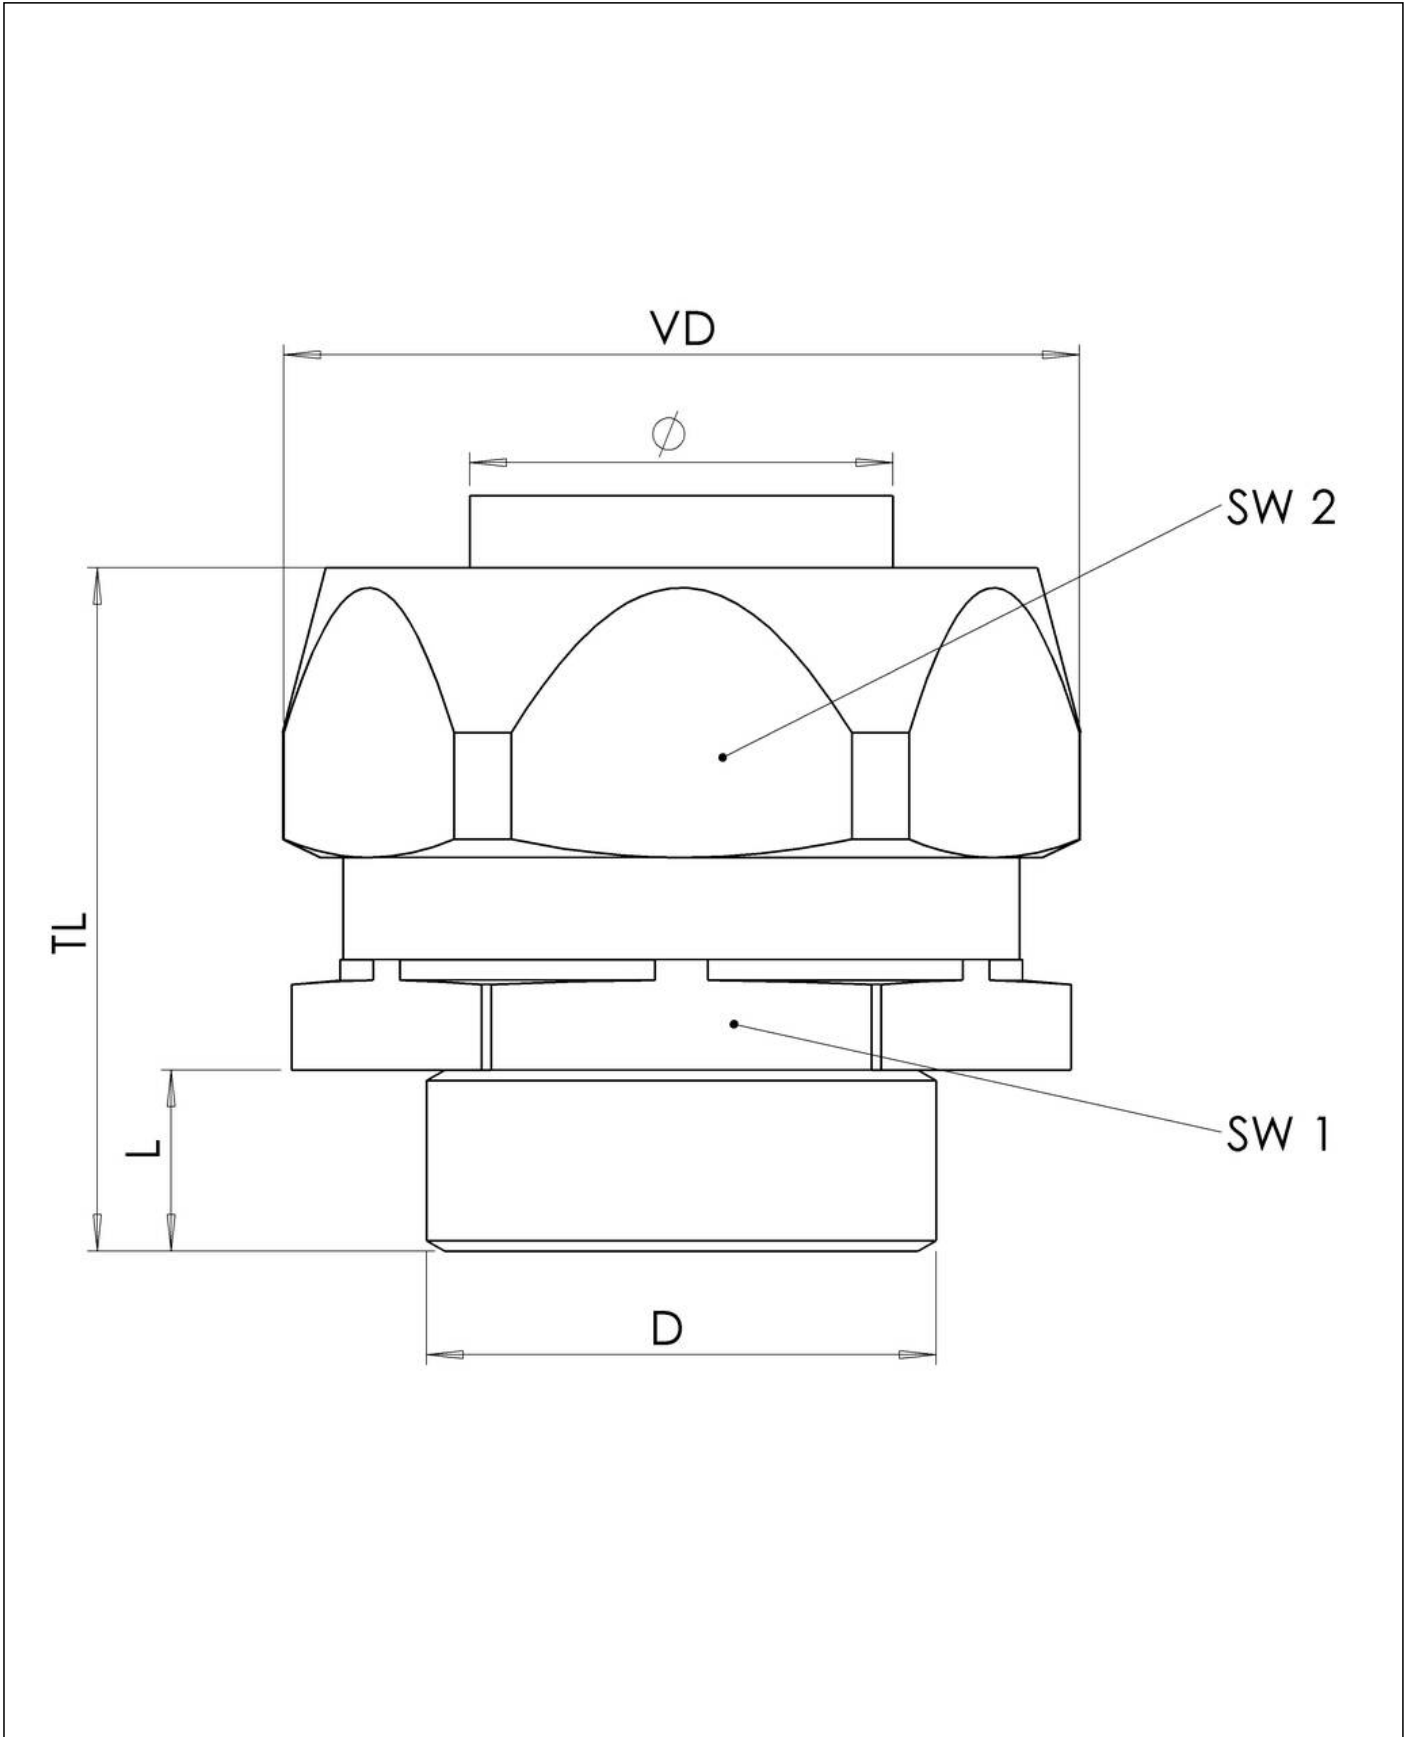

Your Contact:

WISKA Hoppmann GmbH

Kisdorfer Weg 28 · 24568 Kaltenkirchen · Germany

☎ +49-4191-508-0 · 📠 +49-4191-508-209

contact@wiska.de · www.wiska.com