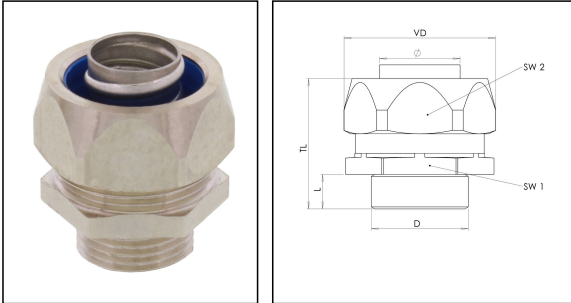

## EMBMFS-S-21-25

Metal Conduit fitting brass nickel-plated, NW21/M25, smooth

Products may differ in size, colour and appearance to those shown. If you require further information or customisation, please contact us directly.

<b>Material Conduit fitting</b>	Brass nickel-plated
<b>Material sealing gasket</b>	PA
<b>Protection class</b>	IP67
<b>Temp. range min</b>	-45 °C
<b>Temp. range max</b>	145 °C
<b>Operational areas</b>	Mechanical plant engineering
<b>NW</b>	21
<b>Thread type</b>	M
<b>Ø Connection thread D</b>	25
<b>Lead</b>	1,5
<b>Length screw-in thread L</b>	9 mm
<b>Ø closure VD</b>	33 mm
<b>Ø inside</b>	20,5 mm
<b>Key width SW1</b>	33 mm
<b>Key width SW2</b>	35 mm
<b>Total length TL</b>	36,8 mm
<b>Using for Conduit</b>	smooth
<b>Type</b>	EMBMFS-S-21-25
<b>WISKA-Order no.</b>	10109103
<b>Packing unit</b>	5
<b>EAN number</b>	4007686081015
<b>Tariff number</b>	74122000
<b>ETIM-Classification</b>	EC001180