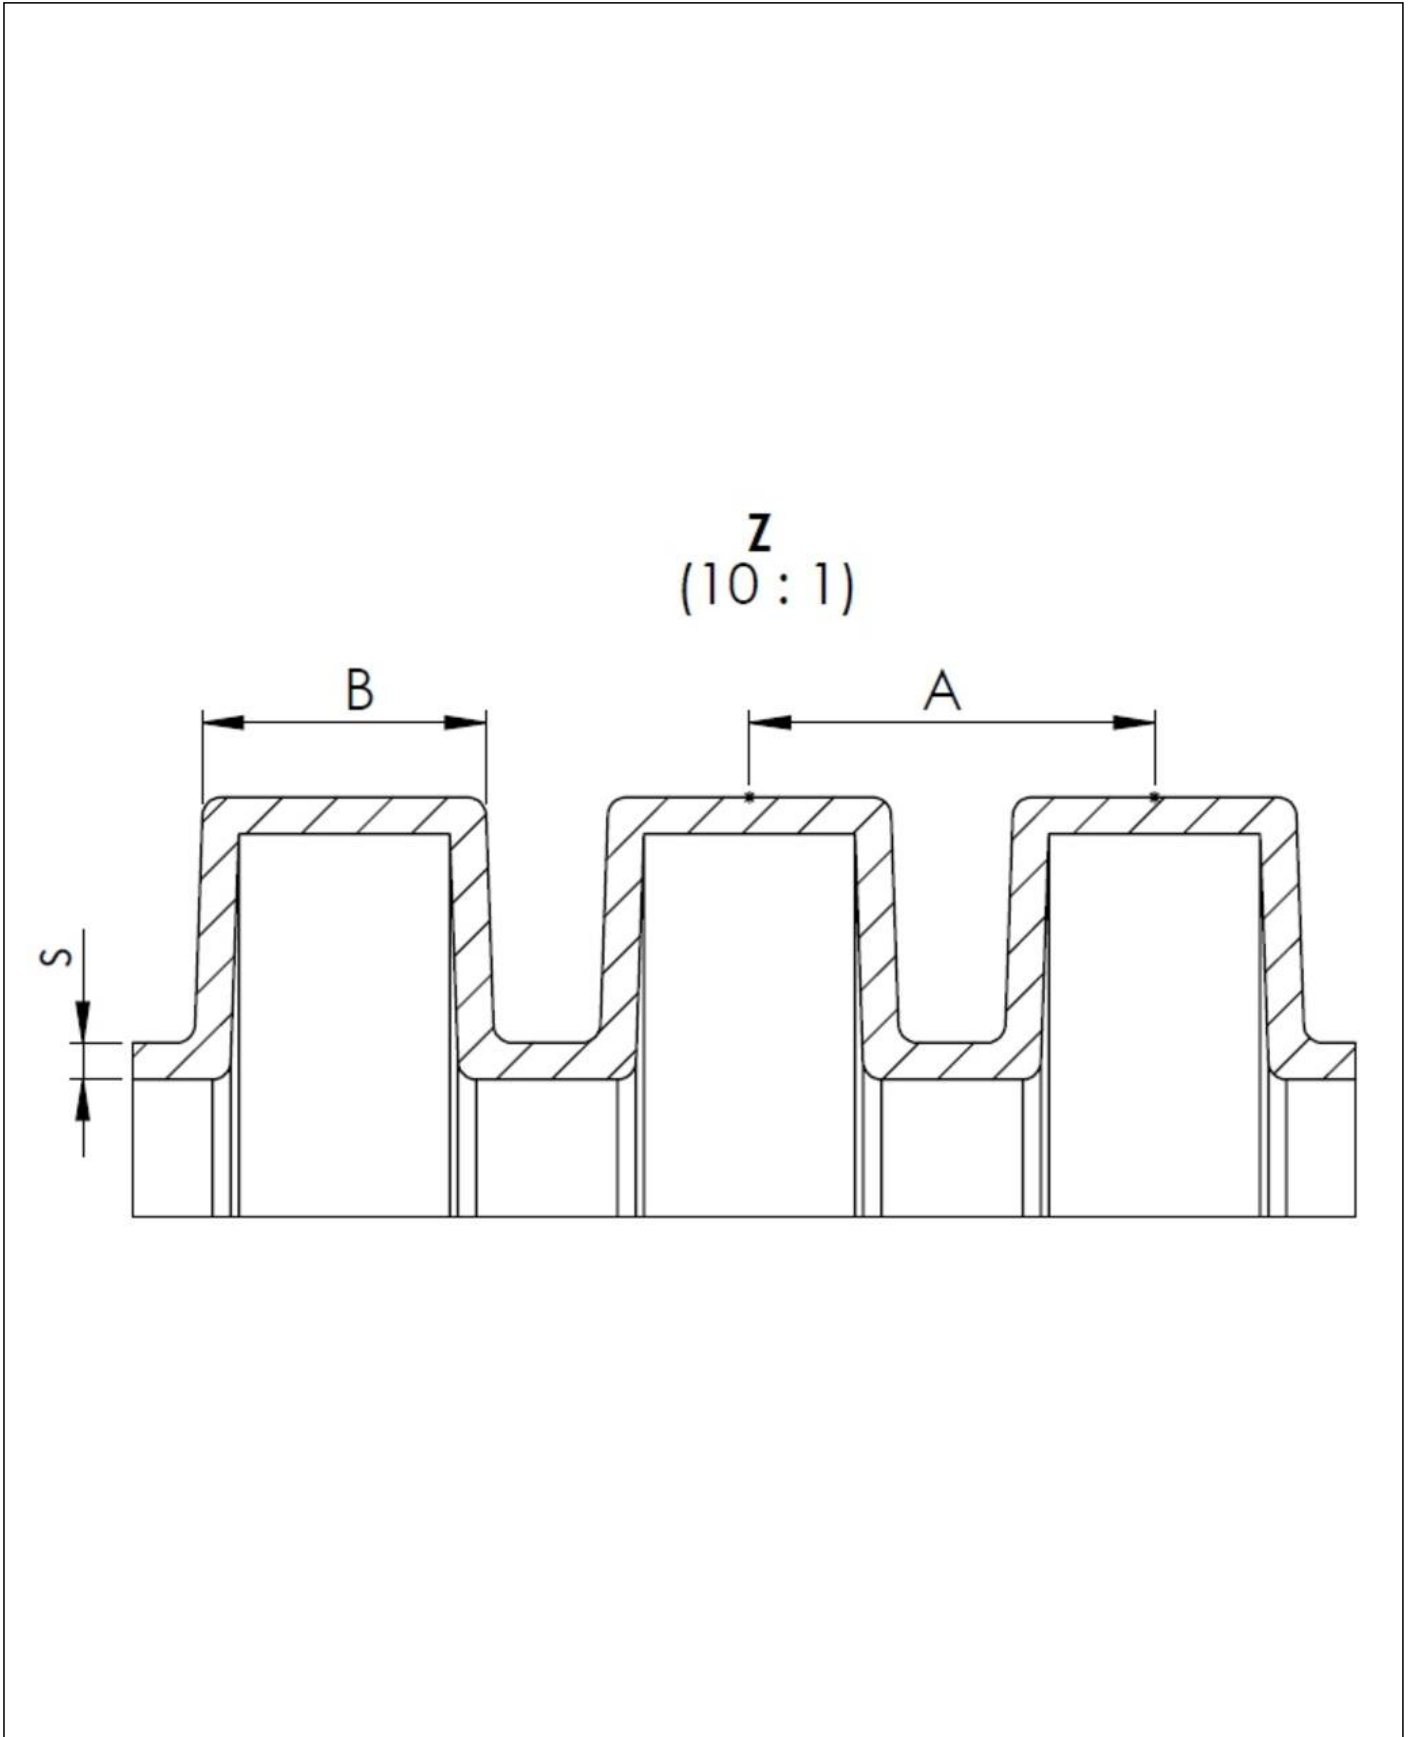

Your Contact:

WISKA Hoppmann GmbH

Kisdorfer Weg 28 · 24568 Kaltenkirchen · Germany

☎ +49-4191-508-0 · 📠 +49-4191-508-209

contact@wiska.de · www.wiska.com