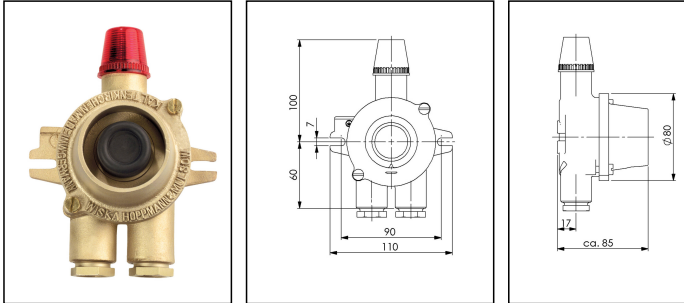

721/AR-2xZ14/GN

Push / signal button with control light, 2-poles, brass, IP56

Products may differ in size, colour and appearance to those shown. If you require further information or customisation, please contact us directly.

WISKA-Order no.	10109310
Type	721/AR-2xZ14/GN
Voltage	230 V
Type of Voltage	AC
Current	6 A
Protection class	IP56
Material	Brass
Material cable gland	Brass
Using for cable gland	
Type of cable	armoured
Type of cable gland	M 24 x 1,5
Ø cable diameter min	12 mm
Ø cable diameter max	14,5 mm
Mounting	Surface mounting
Temp. range min	-25 °C
Temp. range max	45 °C
Type of switch	Push button, 1xNC, 1xNO
Lampholder	E14
Globe colour	Green
Colour	Black
Weight	1 kg
Equipment	Glow lamp
Variations	on request