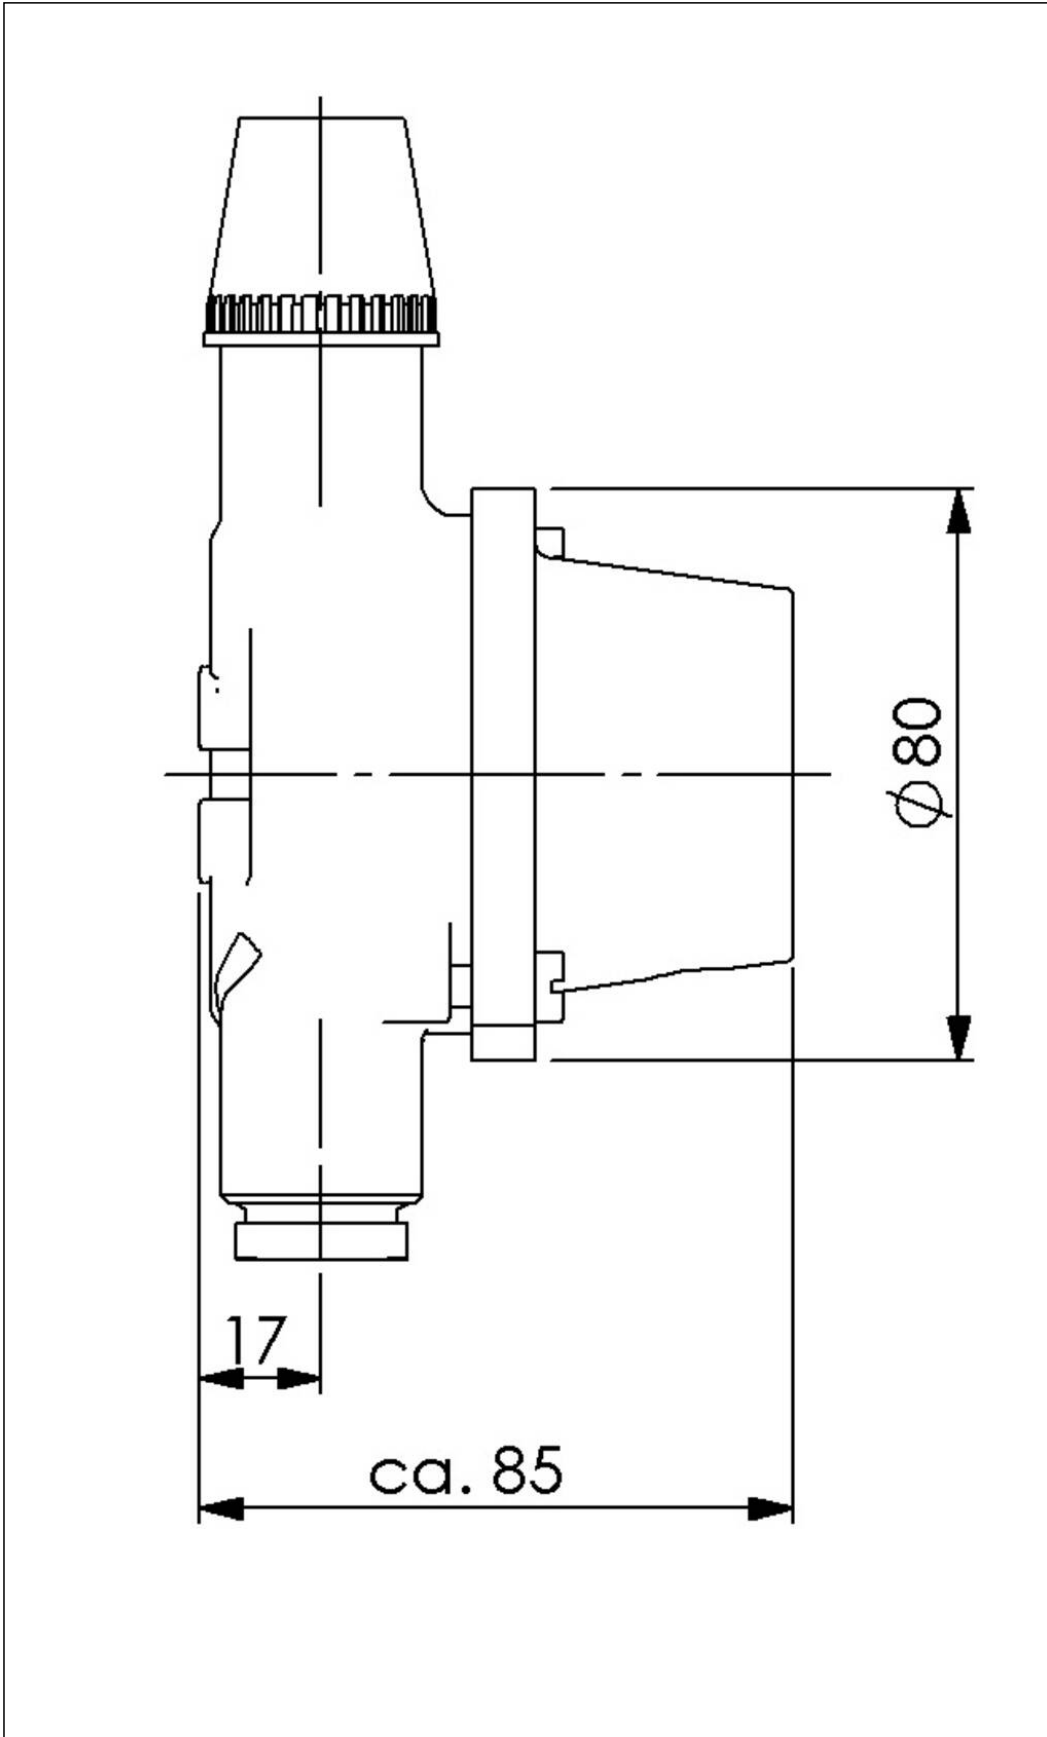

Your Contact:

WISKA Hoppmann GmbH

Kisdorfer Weg 28 · 24568 Kaltenkirchen · Germany

☎ +49-4191-508-0 · 📠 +49-4191-508-209

contact@wiska.de · www.wiska.com