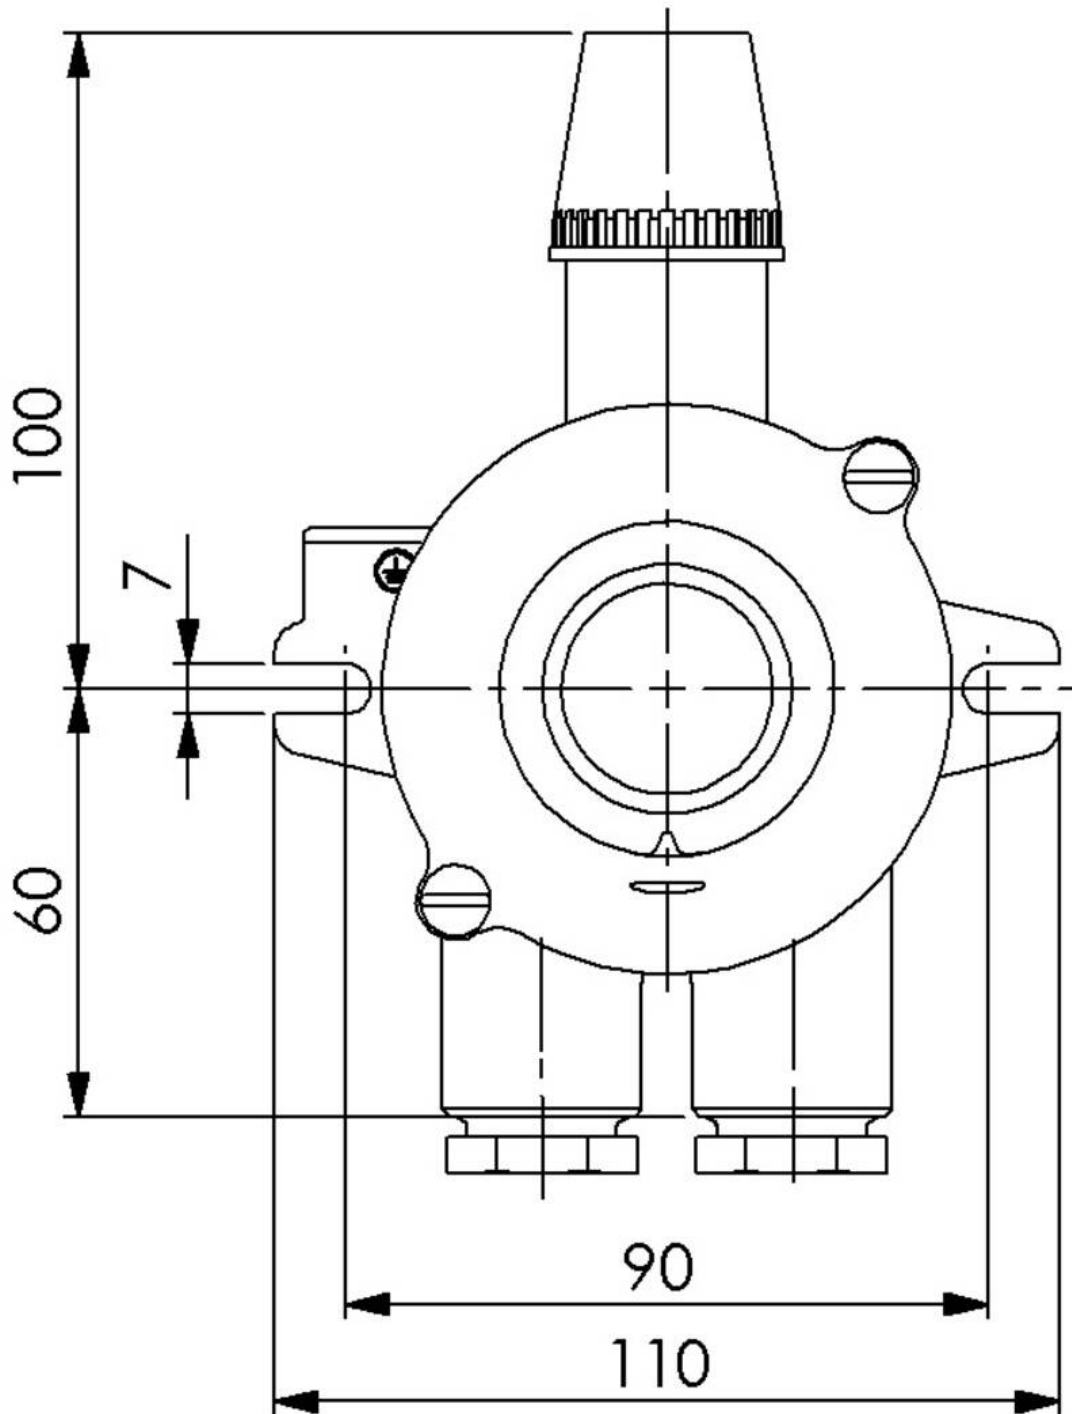

Your Contact:

WISKA Hoppmann GmbH

Kisdorfer Weg 28 · 24568 Kaltenkirchen · Germany

☎ +49-4191-508-0 · 📠 +49-4191-508-209

contact@wiska.de · www.wiska.com