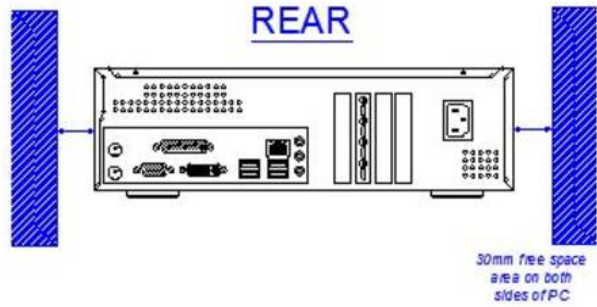

REAR

Your Contact:

WISKA Hoppmann GmbH

Kisdorfer Weg 28 · 24568 Kaltenkirchen · Germany

☎ +49-4191-508-0 · 📠 +49-4191-508-209

contact@wiska.de · www.wiska.com