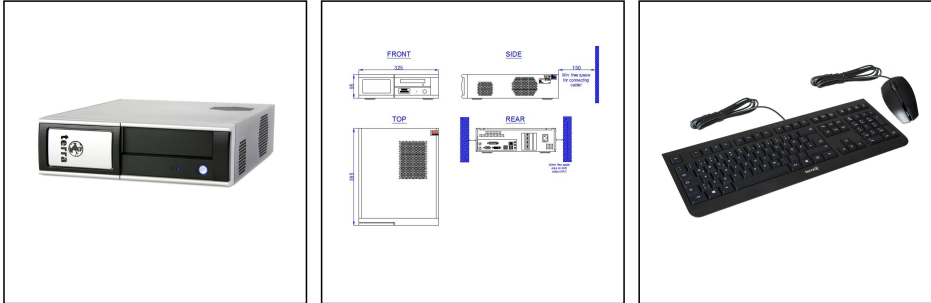

## CLIENT4SHIP/i7/240GB/SSD/4D

Work station incl. 240GB SSD, standard type

Products may differ in size, colour and appearance to those shown. If you require further information or customisation, please contact us directly.

<b>Type</b>	CLIENT4SHIP/i7/240GB/SSD/4D
<b>WISKA-Order no.</b>	10109561
<b>Casing</b>	Slim-Line
<b>Material</b>	Steel
<b>Surface</b>	Powder coated
<b>Colour</b>	Black
<b>Operational areas</b>	Indoor
<b>Mounting</b>	Surface mounting
<b>Temp. range min</b>	10 °C
<b>Temp. range max</b>	40 °C
<b>Software</b>	WISKA client
<b>Processor</b>	Intel i7
<b>HDD (Video) type</b>	DDR4/8GB
<b>SSD/HDD (OS) type</b>	SSD/240GB
<b>HDD (Video) type</b>	none
<b>Ethernet</b>	1 x GB-LAN/RJ45
<b>Port</b>	4x USB 3.0
<b>Monitor Interface</b>	4x mini DP
<b>Monitor max.</b>	4 ST
<b>Bluetooth</b>	No
<b>Voltage</b>	100 V - 240 V
<b>Type of Voltage</b>	AC
<b>Frequency</b>	50/60 Hz
<b>Wattage</b>	300 W
<b>Vibration (0-100Hz)</b>	0,7 g

Remarks:

WISKA VIEW Workstation CLIENT4SHIP  
with standard configuration, incl.  
Operating system WINx, 240 GB SSD,  
Intel i7 processor and graphics card  
with 4x mini-DP outputs for  
Max. 4 monitors  
Including CCTV client software and setup  
for the ordered system.  
USB standard keyboard (US layout)  
and USB mouse  
1x Patchable Cat6/2m  
2x RJ45 connectors  
Anti-vibration kit AVK-02 not included