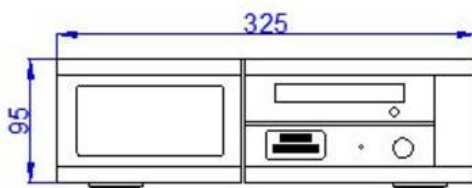

FRONT

Your Contact:

WISKA Hoppmann GmbH

Kisdorfer Weg 28 · 24568 Kaltenkirchen · Germany

☎ +49-4191-508-0 · 📠 +49-4191-508-209

contact@wiska.de · www.wiska.com