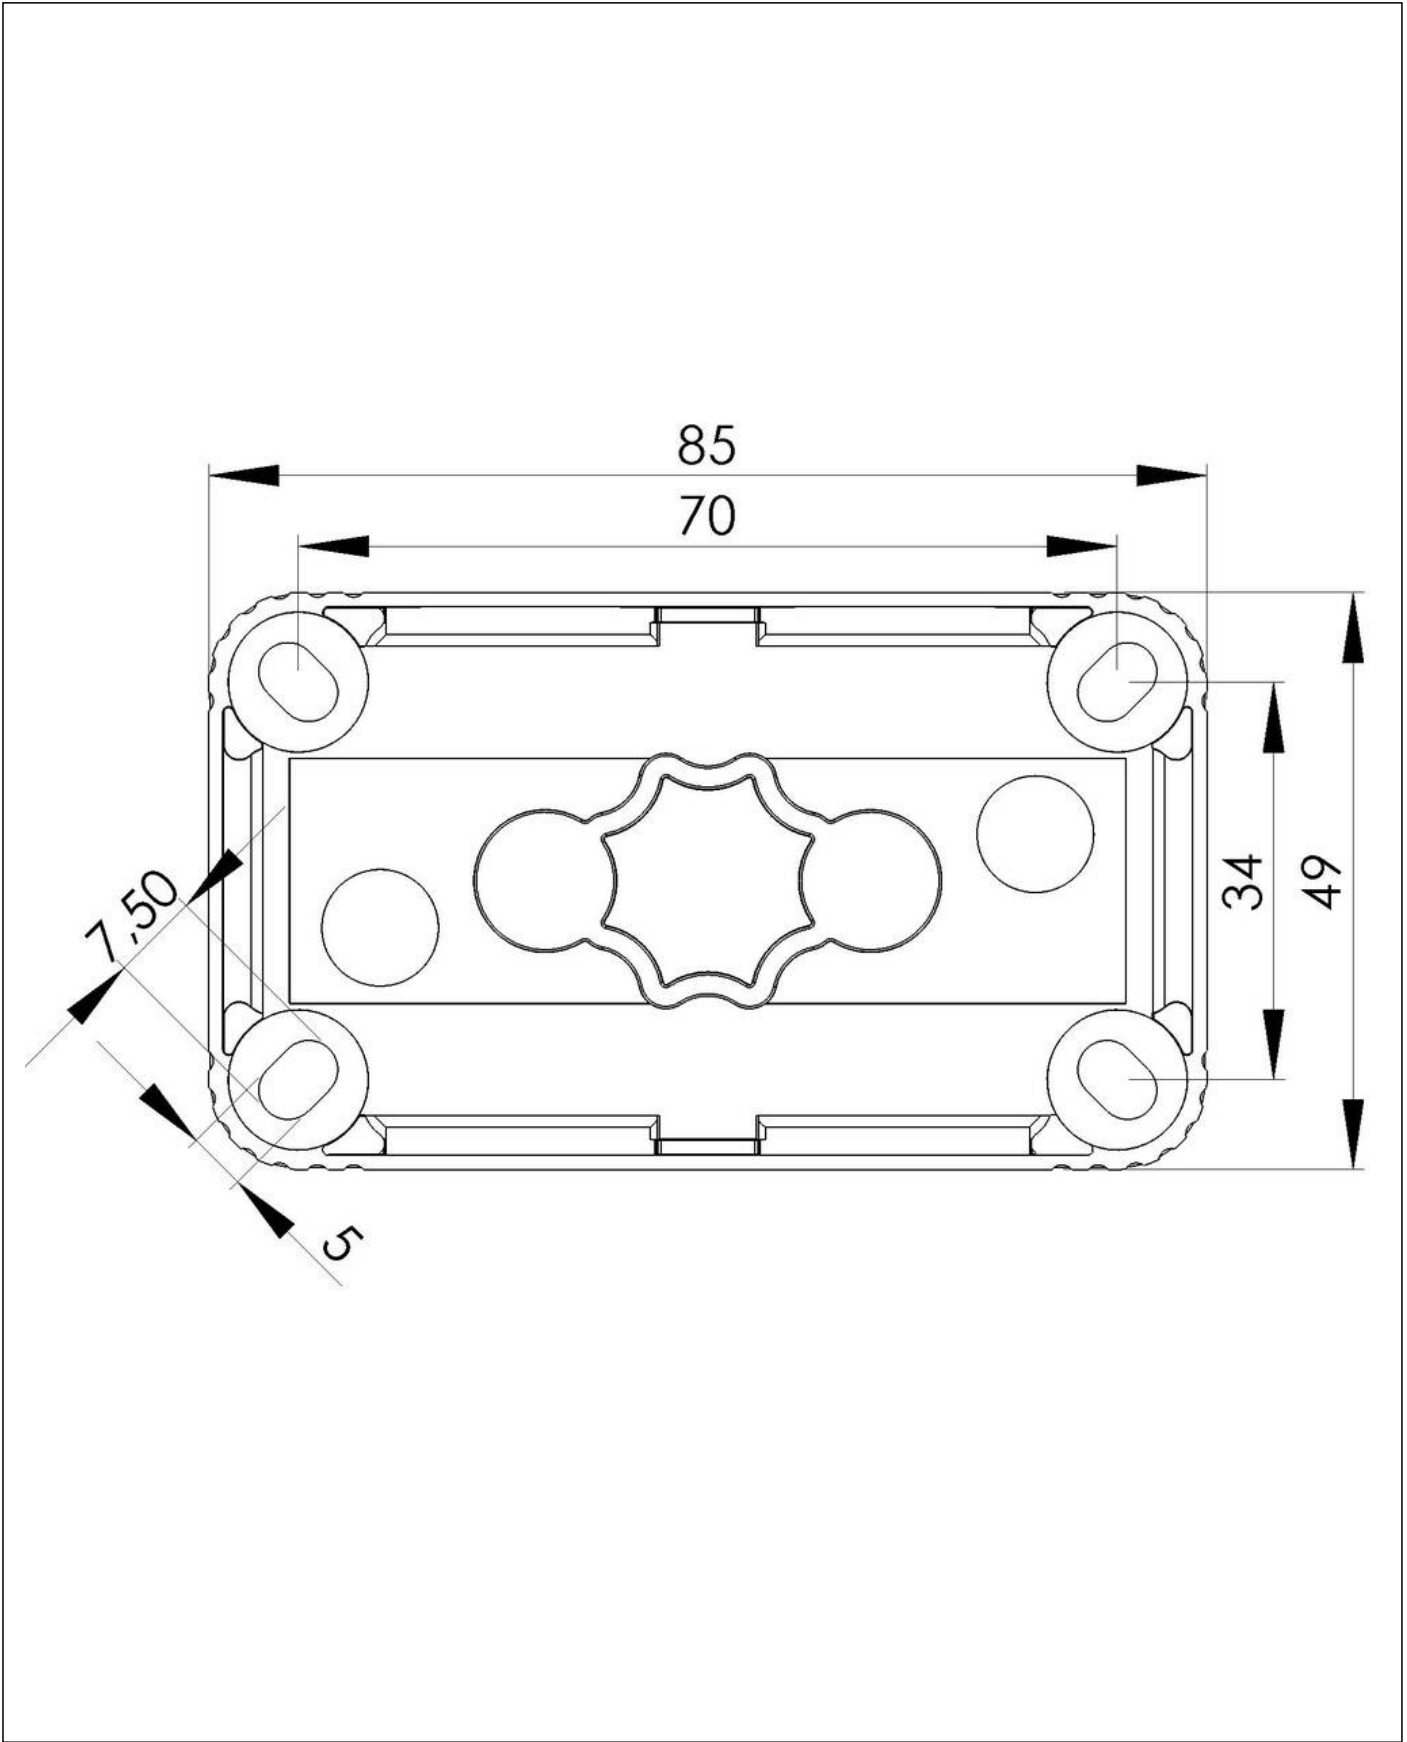

Your Contact:
WISKA Hoppmann GmbH
Kisdorfer Weg 28 · 24568 Kaltenkirchen · Germany
☎ +49-4191-508-0 · 📠 +49-4191-508-209
contact@wiska.de · www.wiska.com