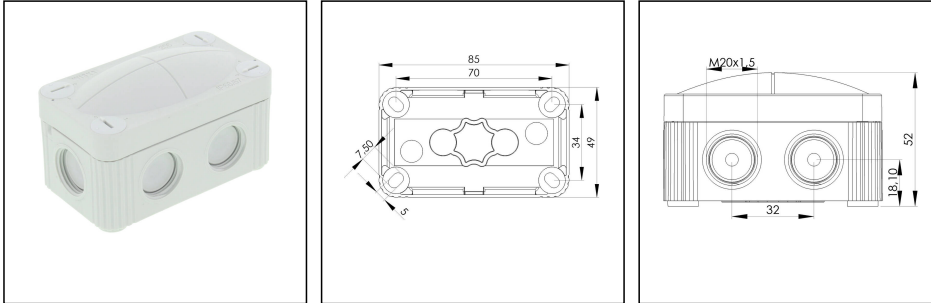

COMBI 206/5 LG

Junction box 85x49x51mm, plastic, RAL 7035, with terminal block

Products may differ in size, colour and appearance to those shown. If you require further information or customisation, please contact us directly.

Material	Polypropylene
Material sealing gasket	TPE
Temp. range min	-30 °C
Temp. range max	100 °C
Temperatures during install.	-5 °C - 60 °C
Protection class	IP66 / IP67
Glow wire test	750 °C
Voltage	400 V
Rated current / A (Terminal)	32 A
Rated cross section	1,5 mm ²
Terminals/poles	5-pole, 1,5 mm ²
Fixing	4 internal openings
Ø cable diameter min	3 mm
Ø cable diameter max	12 mm
External dimensions LxWxH	85 x 49 x 51mm
Using for cable gland	
Product Color	RAL 7035
Order no. RAL 7035	10109570
Type	COMBI 206/5 LG
Packing unit	10
ETIM-Classification	EC002600
EAN number	4007686094534
Tariff number	85369010

Equipment:

- 6 M20 threaded membrane entries
- 2 membrane cable entries through rear
- 4 captive cover screws
- inclusive terminal block 5-poles, 1,5mm²

Fixing:

With 4 internal openings outside of the sealing area