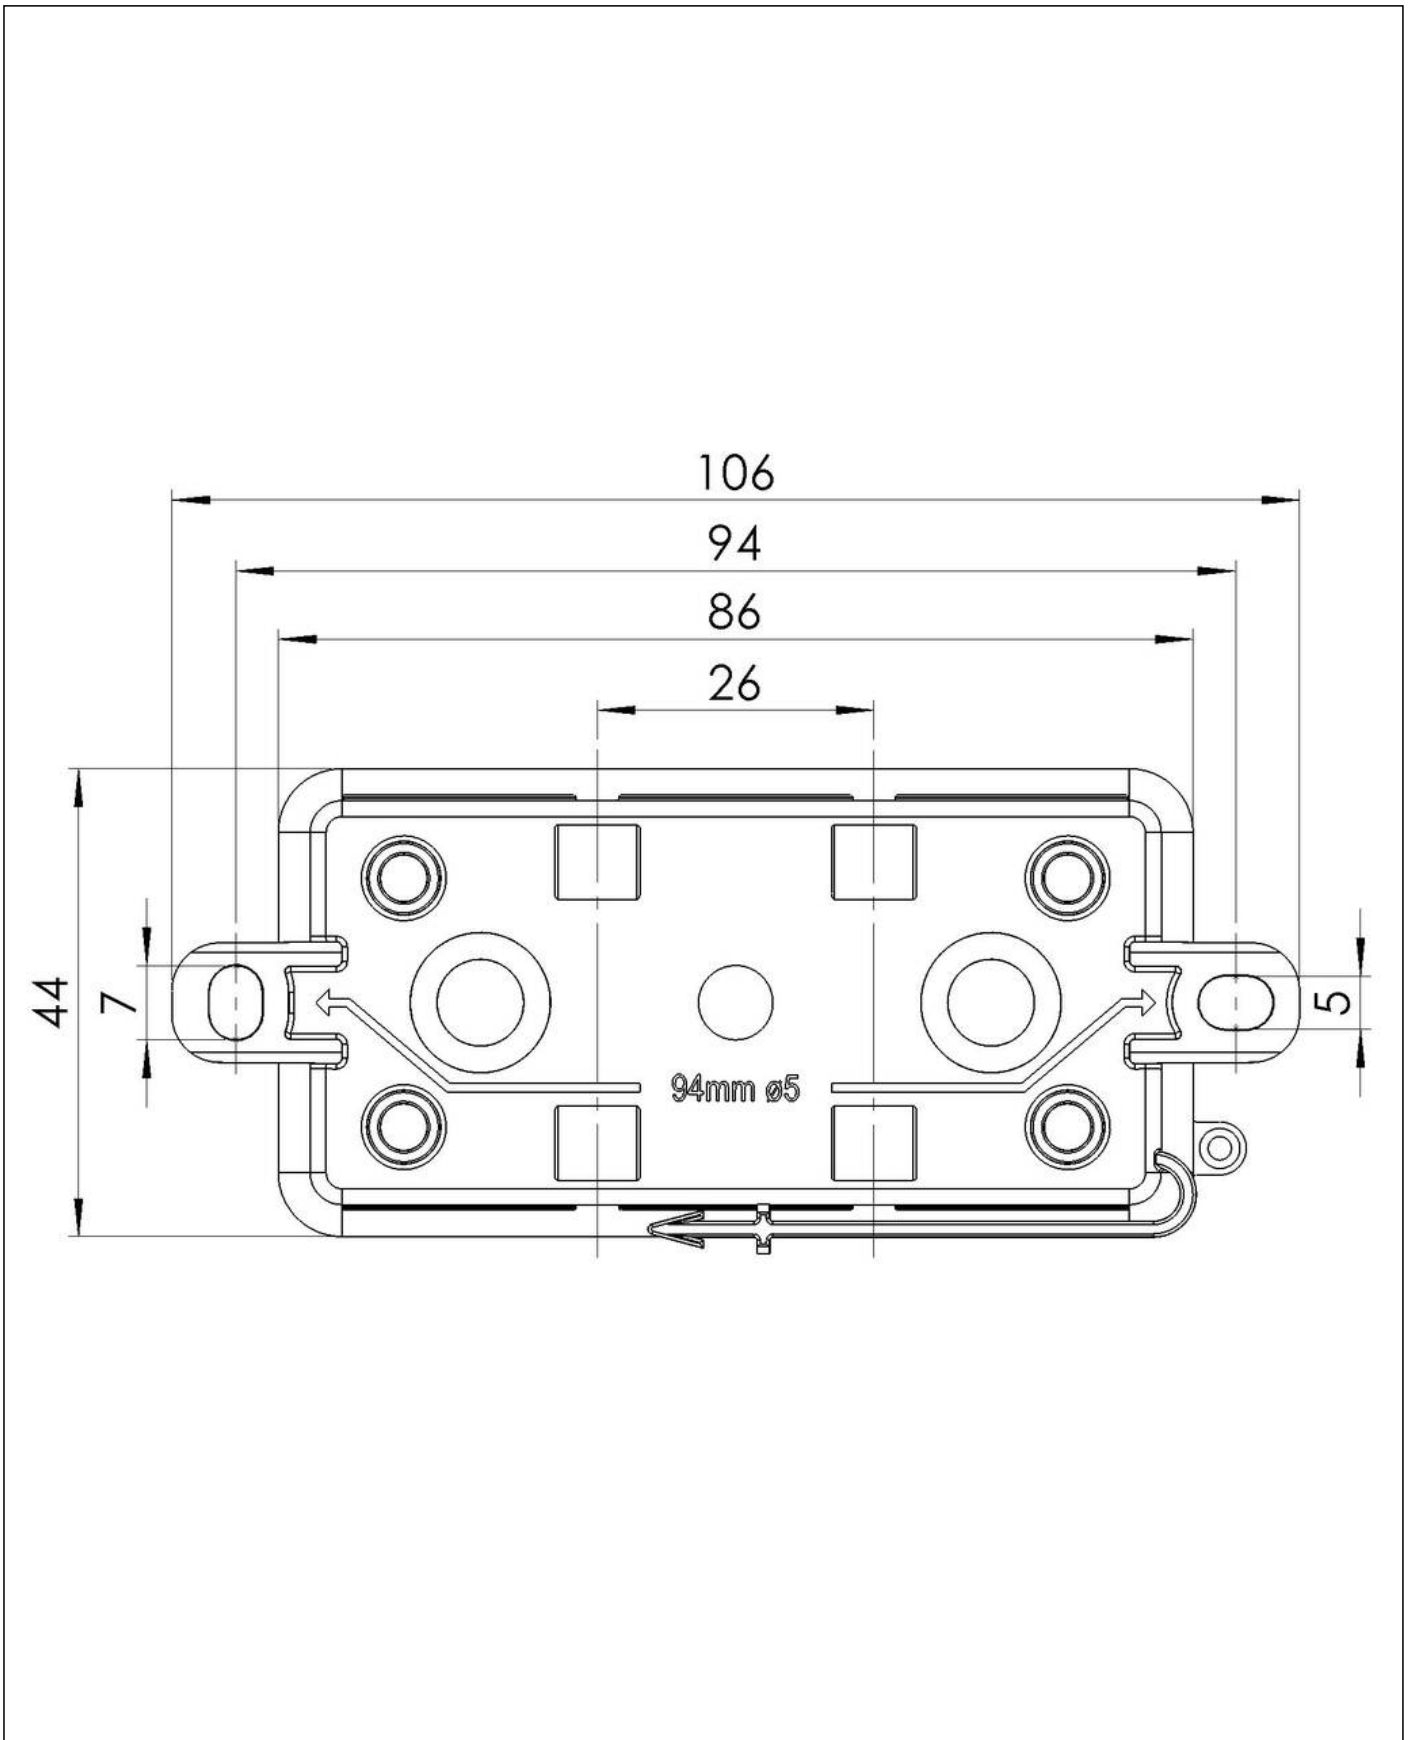

Your Contact:

WISKA Hoppmann GmbH

Kisdorfer Weg 28 · 24568 Kaltenkirchen · Germany

☎ +49-4191-508-0 · 📠 +49-4191-508-209

contact@wiska.de · www.wiska.com