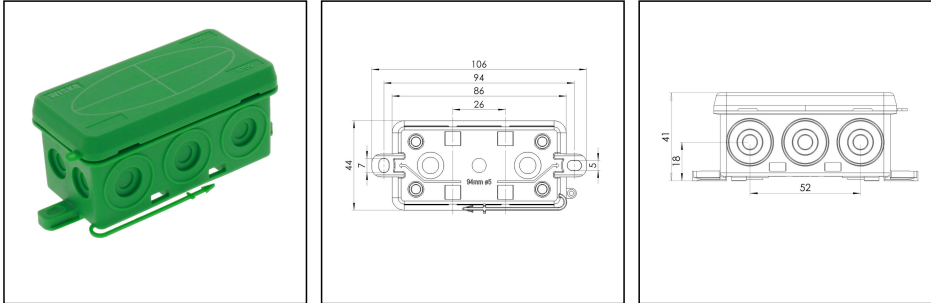

## KA 006/5 GN

Junction box 86x44x41mm, plastic, RAL 6024, with terminal block

Products may differ in size, colour and appearance to those shown. If you require further information or customisation, please contact us directly.

<b>Material</b>	Polyethylene / Polypropylene
<b>Protection class</b>	IP55
<b>Temp. range min</b>	-30 °C
<b>Temp. range max</b>	60 °C
<b>Temperatures during install.</b>	-5 °C - 60 °C
<b>Glow wire test</b>	750 °C
<b>Voltage</b>	400 V
<b>Rated cross section</b>	1,5 mm <sup>2</sup>
<b>Terminals/poles</b>	5-pole, 1,5 mm <sup>2</sup>
<b>Fixing</b>	2 external mounting feet
<b>Ø cable diameter min</b>	7 mm
<b>Ø cable diameter max</b>	12 mm
<b>External dimensions LxWxH</b>	86 x 44 x 41 mm
<b>Using for cable gland</b>	
<b>Product Color</b>	RAL 6024
<b>WISKA-Order no.</b>	10109585
<b>Type</b>	KA 006/5 GN
<b>Packing unit</b>	10
<b>EAN number</b>	4007686094862
<b>Tariff number</b>	85369010
<b>ETIM-Classification</b>	EC002600

**Equipment:**

- 10 self-sealing, cutable cable entries at the side, 2 on the bottom
- captive cover
- with terminal block 5-poles, 1,5mm<sup>2</sup>

**Recommended accessories**

ZER 4-12 LG	10109800
ESD 30 LG	10109875
ESV LG	10109876
EDV LG	10109877
ZER 11-18 LG	10110766