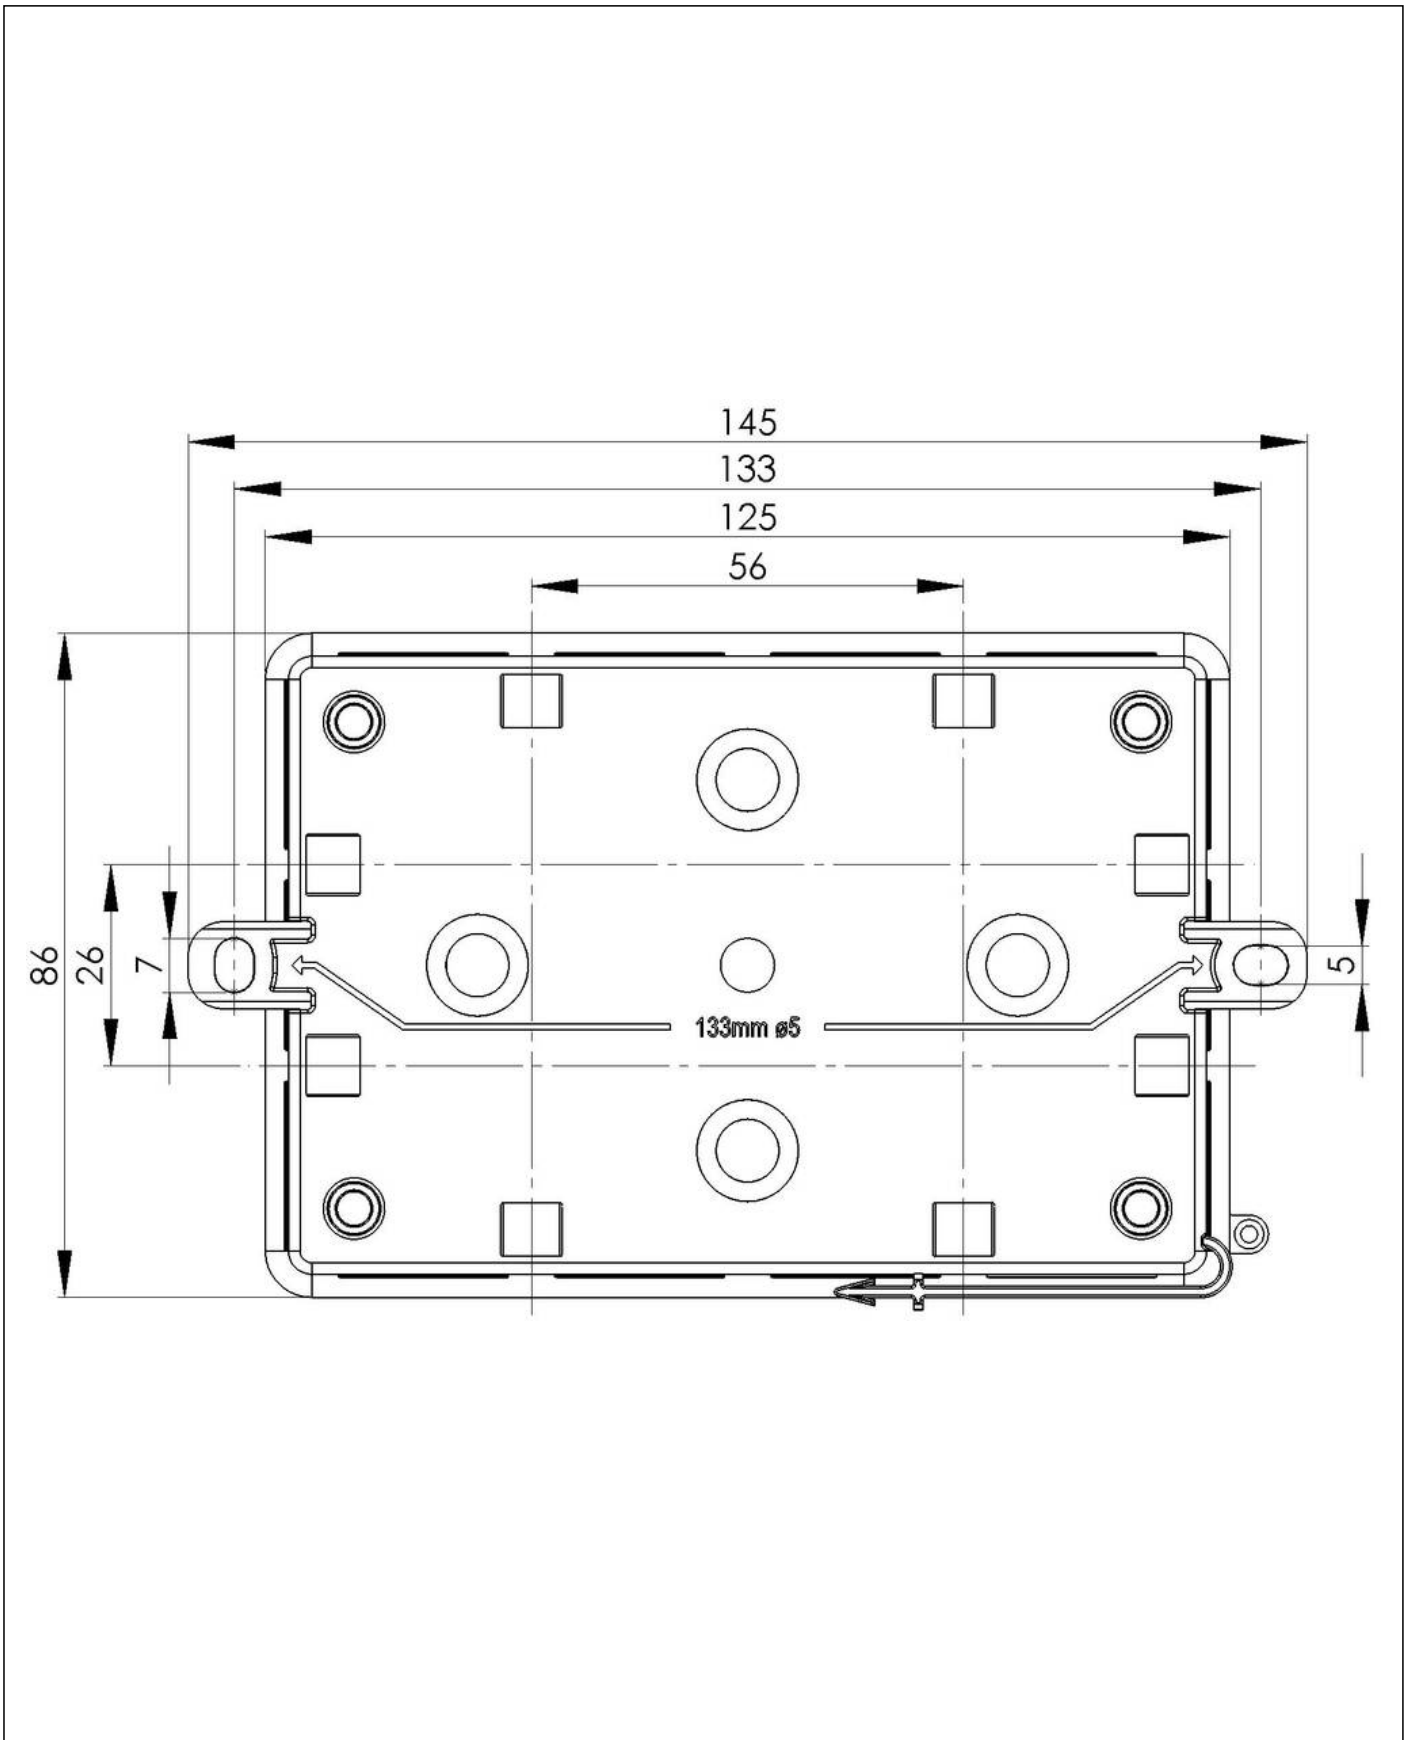

Your Contact:

WISKA Hoppmann GmbH

Kisdorfer Weg 28 · 24568 Kaltenkirchen · Germany

☎ +49-4191-508-0 · 📠 +49-4191-508-209

contact@wiska.de · www.wiska.com