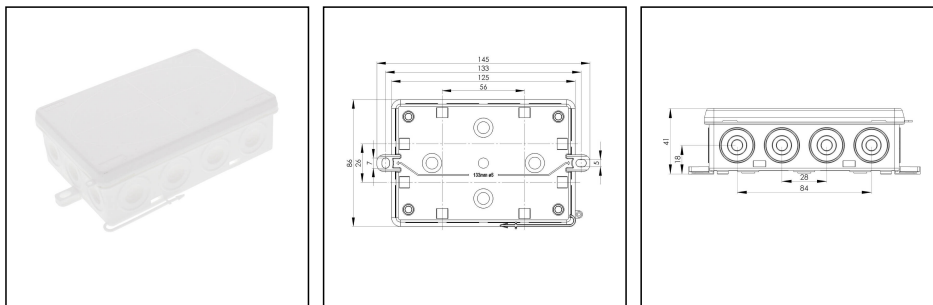

## KA 016/5 WH

Junction box 125x86x41mm, plastic, RAL 9001, with terminal block

Products may differ in size, colour and appearance to those shown. If you require further information or customisation, please contact us directly.

<b>Material</b>	Polyethylene / Polypropylene
<b>Protection class</b>	IP55
<b>Temp. range min</b>	-30 °C
<b>Temp. range max</b>	60 °C
<b>Temperatures during install.</b>	-5 °C - 60 °C
<b>Glow wire test</b>	750 °C
<b>Voltage</b>	400 V
<b>Rated cross section</b>	6 mm <sup>2</sup>
<b>Terminals/poles</b>	5-pole, 4,0 mm <sup>2</sup>
<b>Fixing</b>	2 external mounting feet
<b>Ø cable diameter min</b>	7 mm
<b>Ø cable diameter max</b>	12 mm
<b>External dimensions LxWxH</b>	125 x 86 x 41 mm
<b>Using for cable gland</b>	
<b>Product Color</b>	RAL 9001
<b>Order no. RAL 9001</b>	10109599
<b>Type</b>	KA 016/5 WH
<b>Packing unit</b>	10
<b>EAN number</b>	4007686101577
<b>Tariff number</b>	85369010
<b>ETIM-Classification</b>	EC002600

**Equipment:**

- 14 self-sealing, cutable cable entries at the side, 4 on the bottom
- captive cover
- with terminal block 5-poles, 4mm<sup>2</sup>

**Recommended accessories**

ZER 4-12 LG	10109800
ESD 30 LG	10109875
ESV LG	10109876
EDV LG	10109877
ZER 11-18 LG	10110766