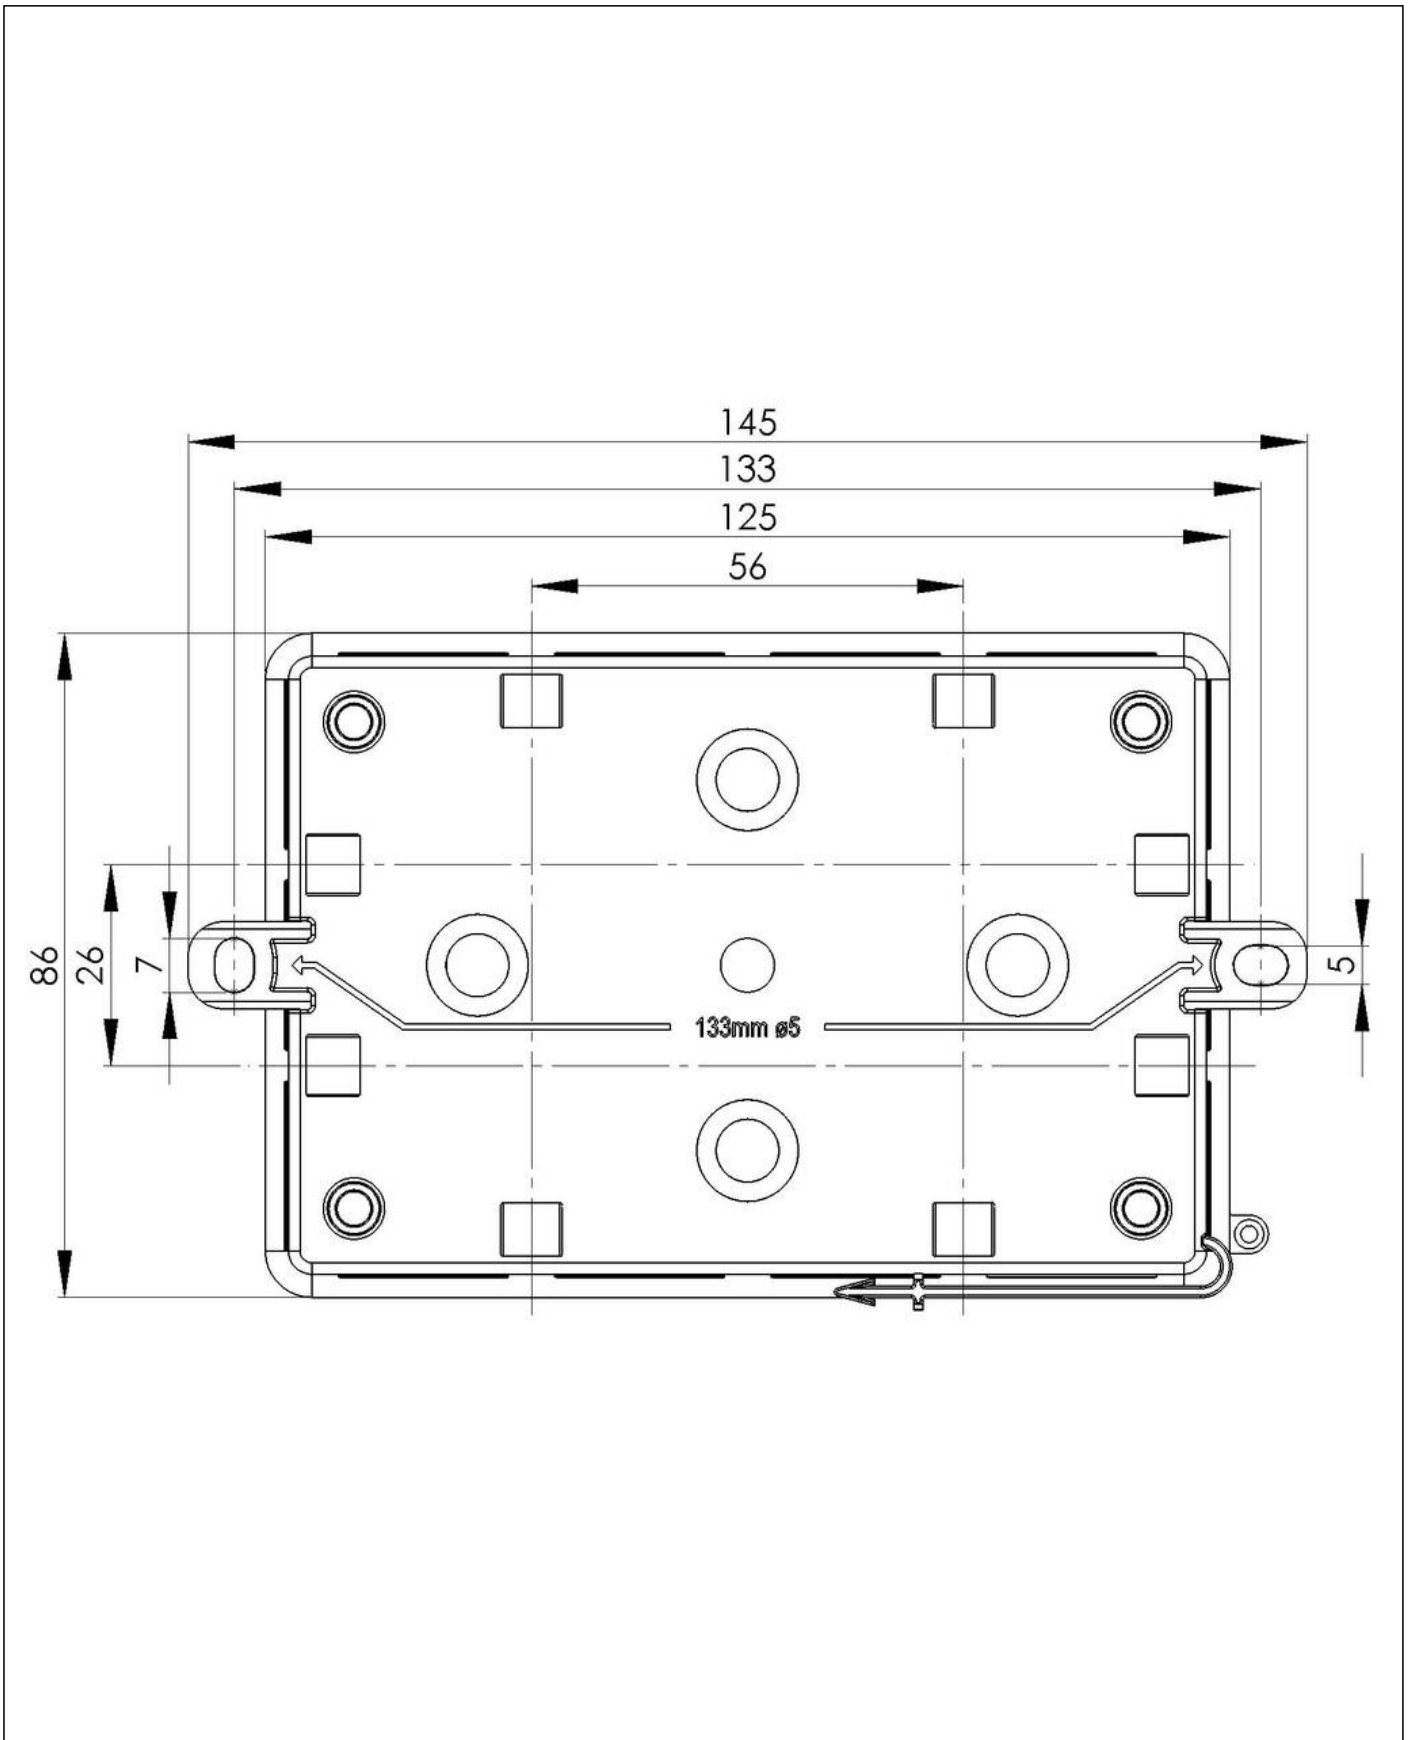

Your Contact:

WISKA Hoppmann GmbH

Kisdorfer Weg 28 · 24568 Kaltenkirchen · Germany

☎ +49-4191-508-0 · 📠 +49-4191-508-209

contact@wiska.de · www.wiska.com