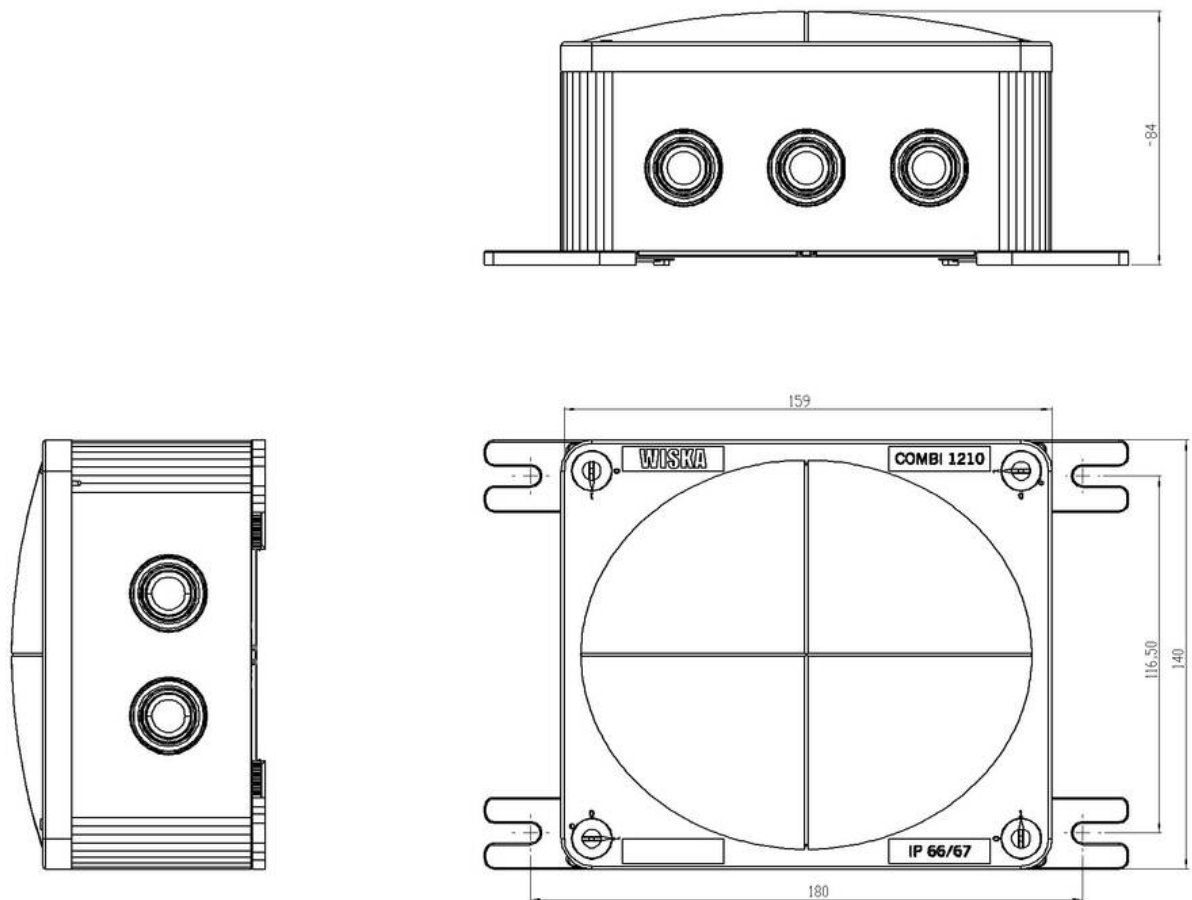

Your Contact:

WISKA Hoppmann GmbH

Kisdorfer Weg 28 · 24568 Kaltenkirchen · Germany

☎ +49-4191-508-0 · 📠 +49-4191-508-209

contact@wiska.de · www.wiska.com