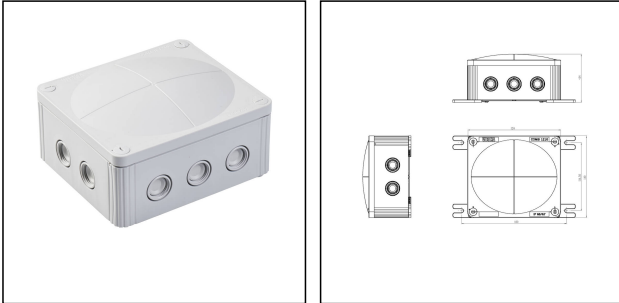

COMBI MAR 1210/EXT/IP

Junction box COMBI 1210, plastic, RAL7035, IP66/67

Products may differ in size, colour and appearance to those shown. If you require further information or customisation, please contact us directly.

Type	COMBI MAR 1210/EXT/IP
WISKA-Order no.	10109611
Material	Polypropylene
Protection class	IP66 / IP67
Temp. range min	-30 °C
Temp. range max	55 °C
Operational areas	Indoor / Outdoor
Range of use	Network system
for camera	IP
Mounting	Surface mounting
Colour	RAL 7035
Voltage	100 V - 240 V
Type of Voltage	AC, 50-60Hz
Max. Power	2 A
Max. Wattage
	25 W
Weight	0,8 kg
Tariff number	85369010

Remarks:

Junction box type COMBI 1210,
Polypropylen, IP66/67, RAL7035,
Extension for Ethernet cable (RJ45),
Cable gland: 2x ESKV 20

12.05.2026

Your Contact:

WISKA Hoppmann GmbH
Kisdorfer Weg 28 · 24568 Kaltenkirchen · Germany
☎ +49-4191-508-0 · 📠 +49-4191-508-209
contact@wiska.de · www.wiska.com