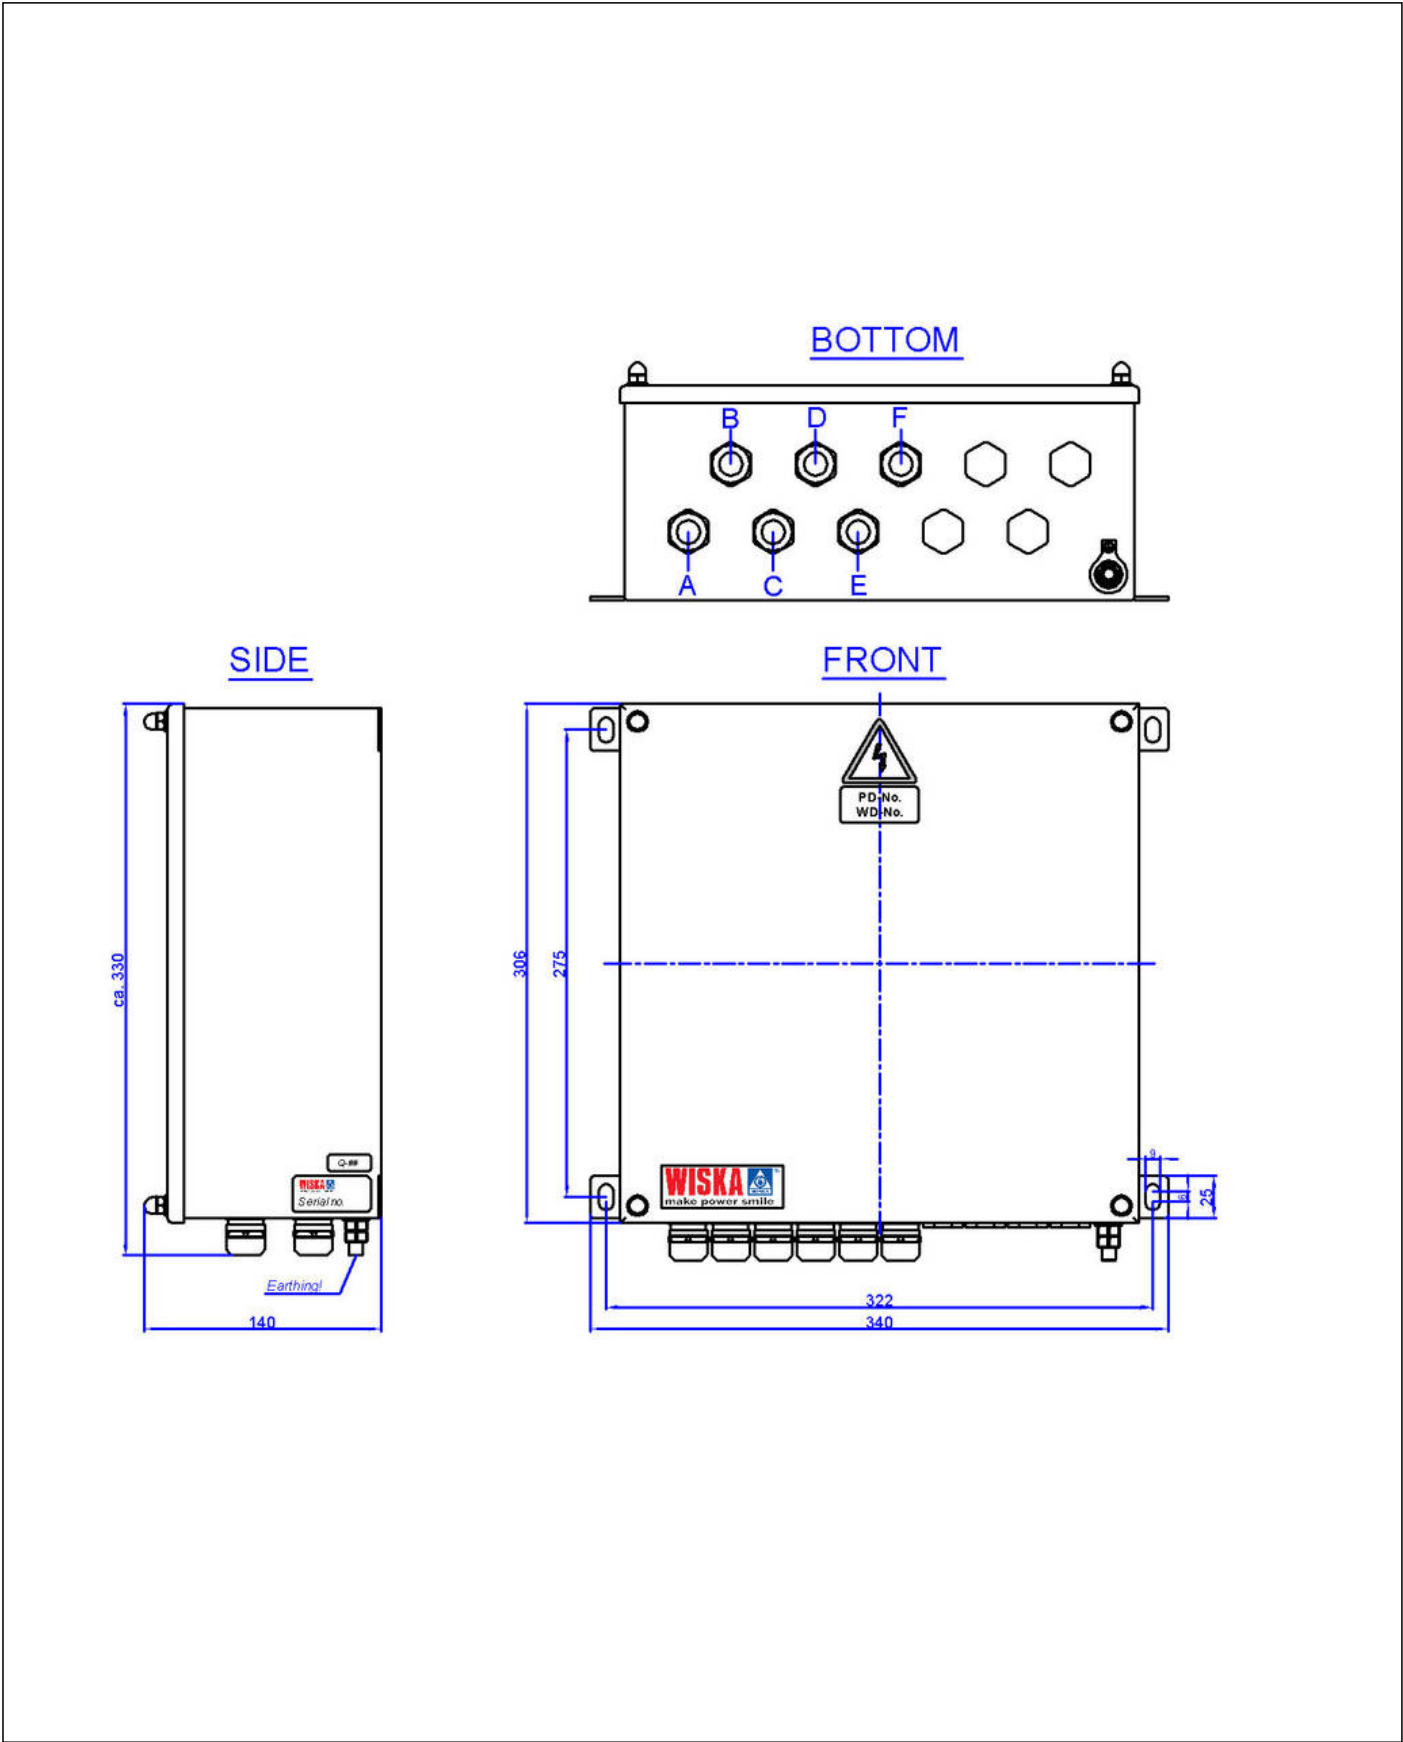

Your Contact:

WISKA Hoppmann GmbH

Kisdorfer Weg 28 · 24568 Kaltenkirchen · Germany

☎ +49-4191-508-0 · 📠 +49-4191-508-209

contact@wiska.de · www.wiska.com