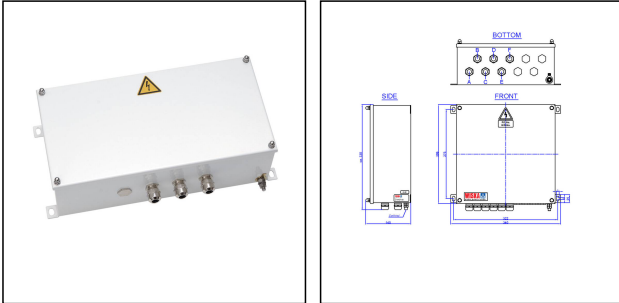

## SWITCH/6P/GBit/4POE+/1FOC/OUT

Products may differ in size, colour and appearance to those shown. If you require further information or customisation, please contact us directly.

<b>Type</b>	SWITCH/6P/GBit/4POE+/1FOC/OUT
<b>WISKA-Order no.</b>	10109693
<b>Material</b>	Stainless steel
<b>Colour</b>	RAL 9016
<b>Operational areas</b>	Outdoor
<b>for camera</b>	IP
<b>Mounting</b>	Surface mounting
<b>Temp. range min</b>	-25 °C
<b>Temp. range max</b>	55 °C
<b>Protection class</b>	IP66 / IP67
<b>Software</b>	Unmanaged
<b>PoE ports</b>	0
<b>PoE+ ports</b>	4
<b>RJ45 ports</b>	6
<b>SFP ports</b>	0
<b>FOC ports</b>	1
<b>Advice</b>	Boxed
<b>Voltage</b>	100 V - 240 V
<b>Type of Voltage</b>	AC
<b>Frequence</b>	50/60 Hz
<b>Wattage</b>	136 W
<b>Weight</b>	7,5 kg
<b>Tariff number</b>	85176200

**4x RJ-45 Gbit/POE+**

**1x SFP Gbit/MM**

**PoE power budget: 136,80 W**

**Mounting: Outdoor**

**Operating Temperature: -25~55°C**

**Power: 230VAC /50~60HZ**

**Housing: IBS3030,**

**Stainless Steel, IP66/67**