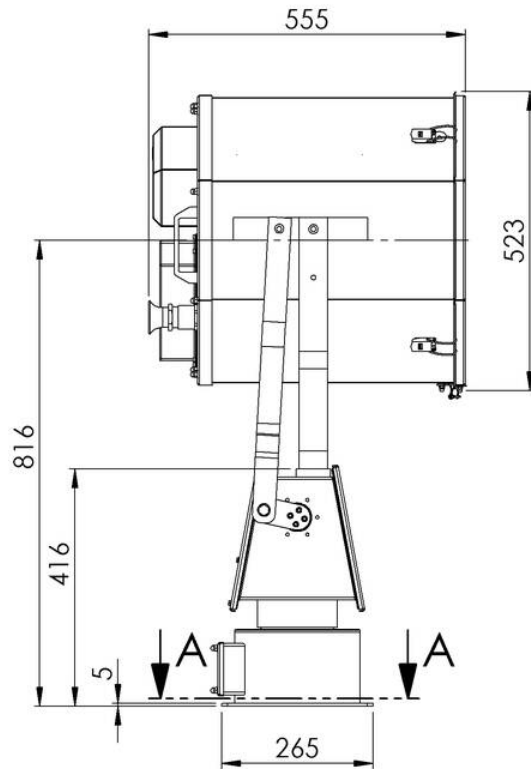

Your Contact:

WISKA Hoppmann GmbH

Kisdorfer Weg 28 · 24568 Kaltenkirchen · Germany

☎ +49-4191-508-0 · 📠 +49-4191-508-209

contact@wiska.de · www.wiska.com