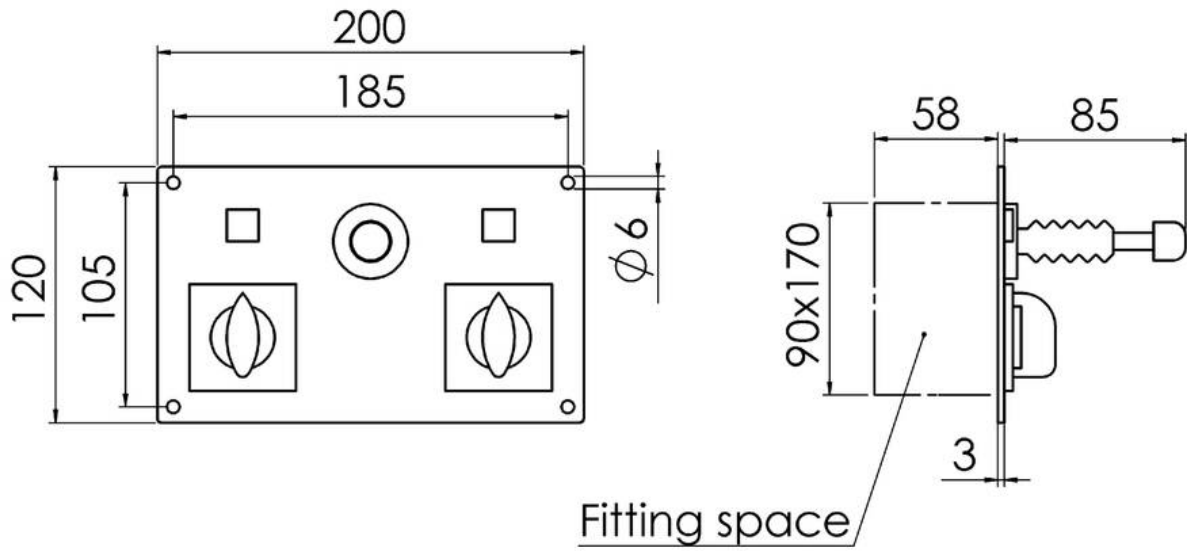

Your Contact:

WISKA Hoppmann GmbH

Kisdorfer Weg 28 · 24568 Kaltenkirchen · Germany

☎ +49-4191-508-0 · 📠 +49-4191-508-209

contact@wiska.de · www.wiska.com