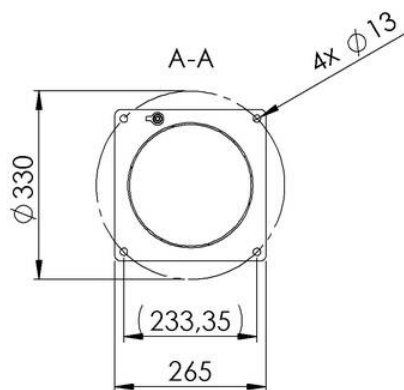

Your Contact:

WISKA Hoppmann GmbH

Kisdorfer Weg 28 · 24568 Kaltenkirchen · Germany

☎ +49-4191-508-0 · 📠 +49-4191-508-209

contact@wiska.de · www.wiska.com