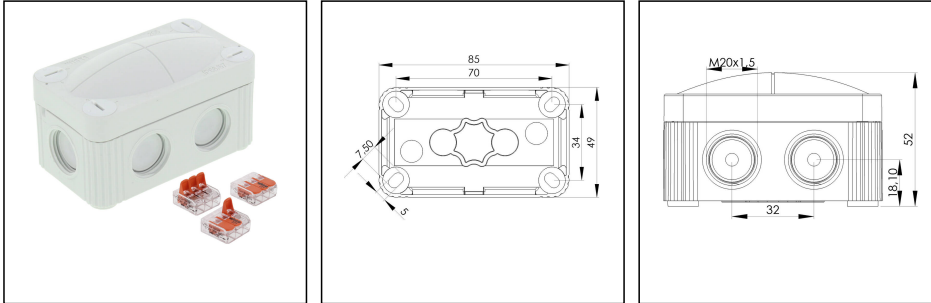

COMBI 206 LG / 3xWAGO 221-413

Junction box 85x49x51mm, plastic, RAL 7035, with 3x WAGO 221-413

Products may differ in size, colour and appearance to those shown. If you require further information or customisation, please contact us directly.

Material	Polypropylene
Material sealing gasket	TPE
Temp. range min	-30 °C
Temp. range max	100 °C
Temperatures during install.	-5 °C - 60 °C
Protection class	IP66 / IP67
Glow wire test	750 °C
Voltage	400 V
Rated cross section	1,5 mm ²
Terminals/poles	4 mm ²
Fixing	4 internal openings
Ø cable diameter min	3 mm
Ø cable diameter max	12 mm
External dimensions LxWxH	85 x 49 x 51mm
Using for cable gland	
Product Color	RAL 7035
Order no. RAL 7035	10109901
Type	COMBI 206 LG / 3xWAGO 221-413
Packing unit	10
ETIM-Classification	EC002600
EAN number	4007686103229
Tariff number	85369010