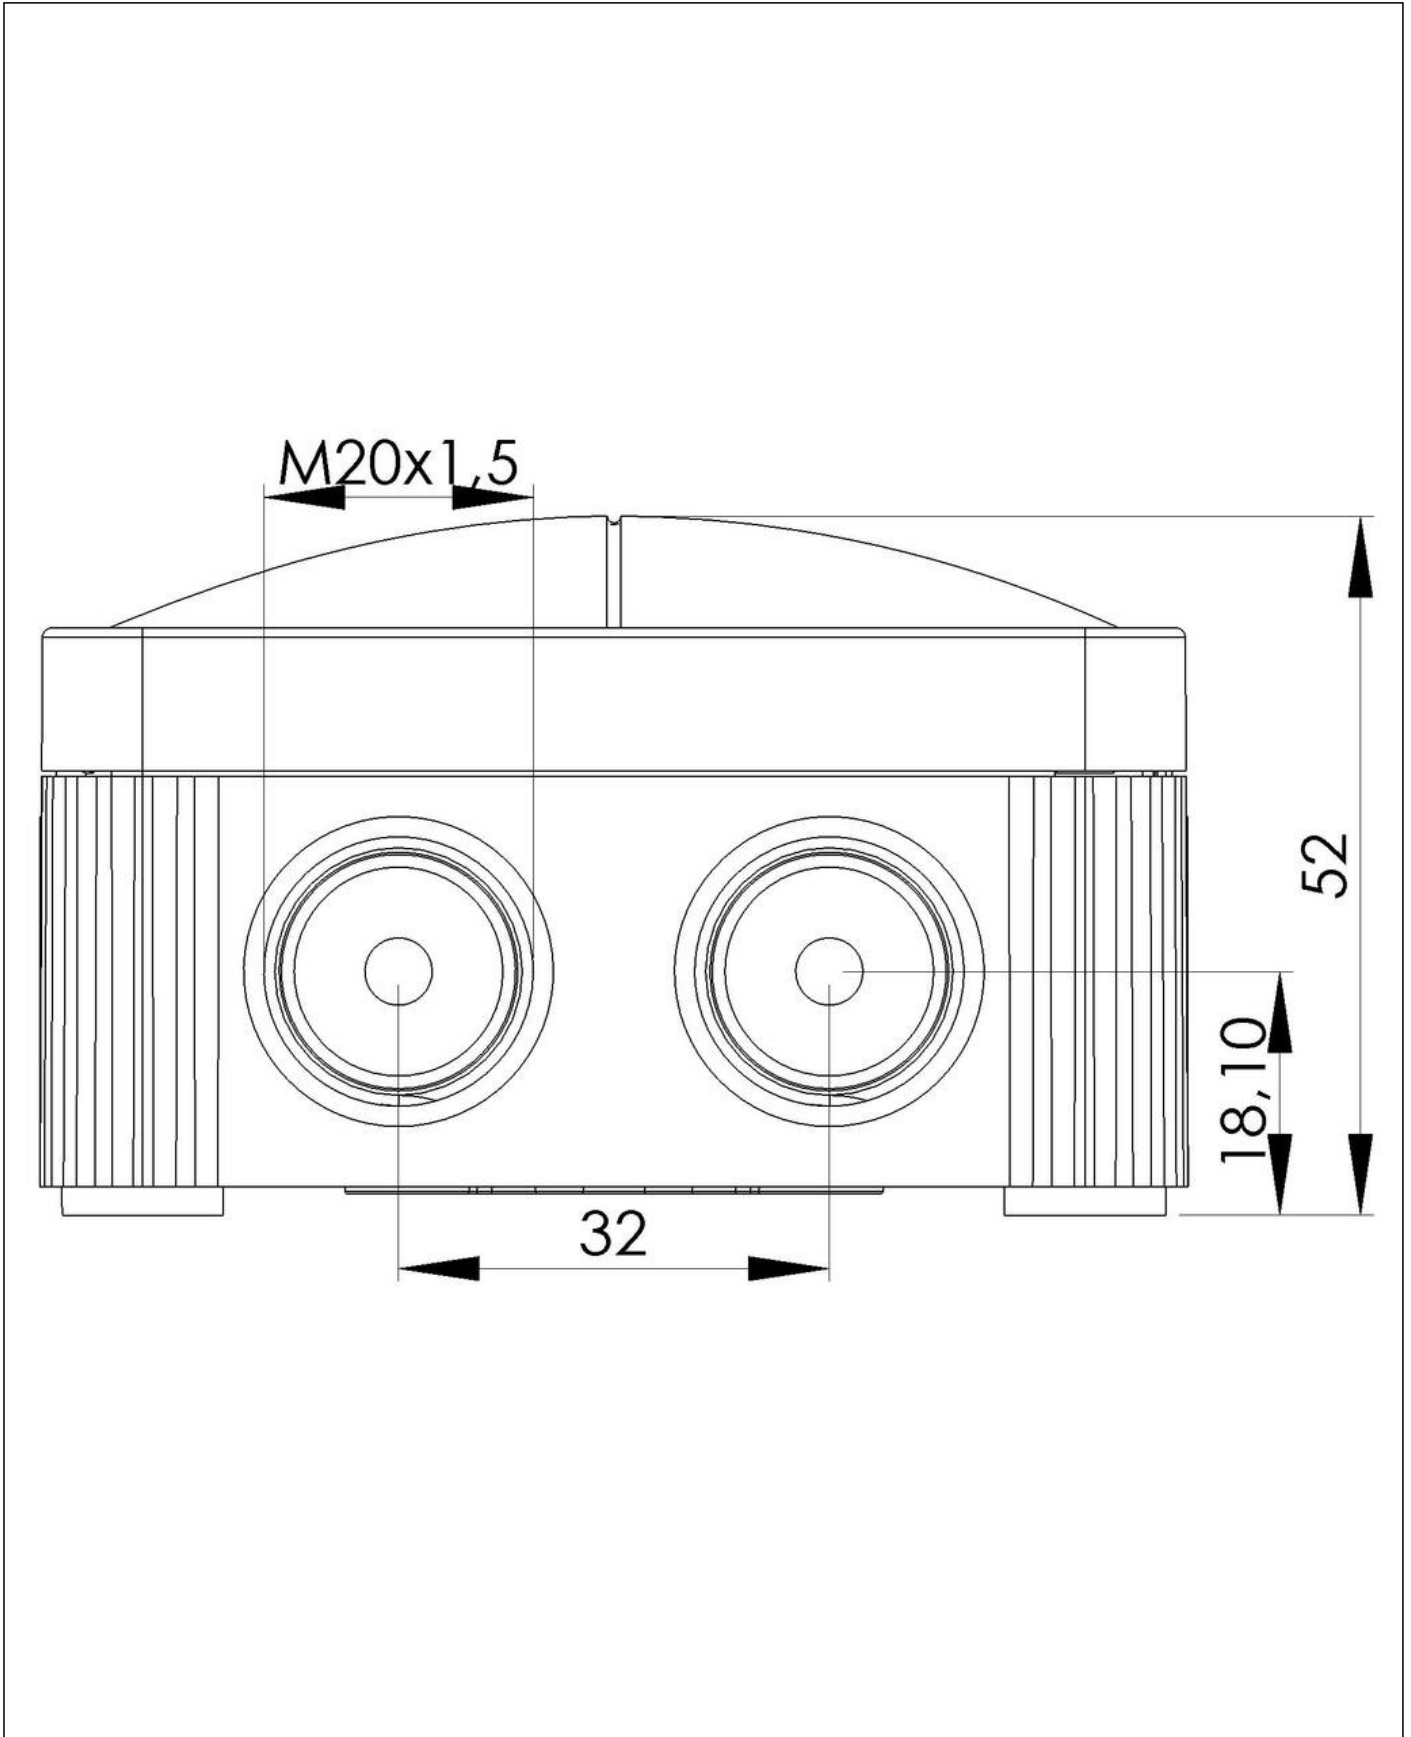

Your Contact:

WISKA Hoppmann GmbH

Kisdorfer Weg 28 · 24568 Kaltenkirchen · Germany

☎ +49-4191-508-0 · 📠 +49-4191-508-209

contact@wiska.de · www.wiska.com