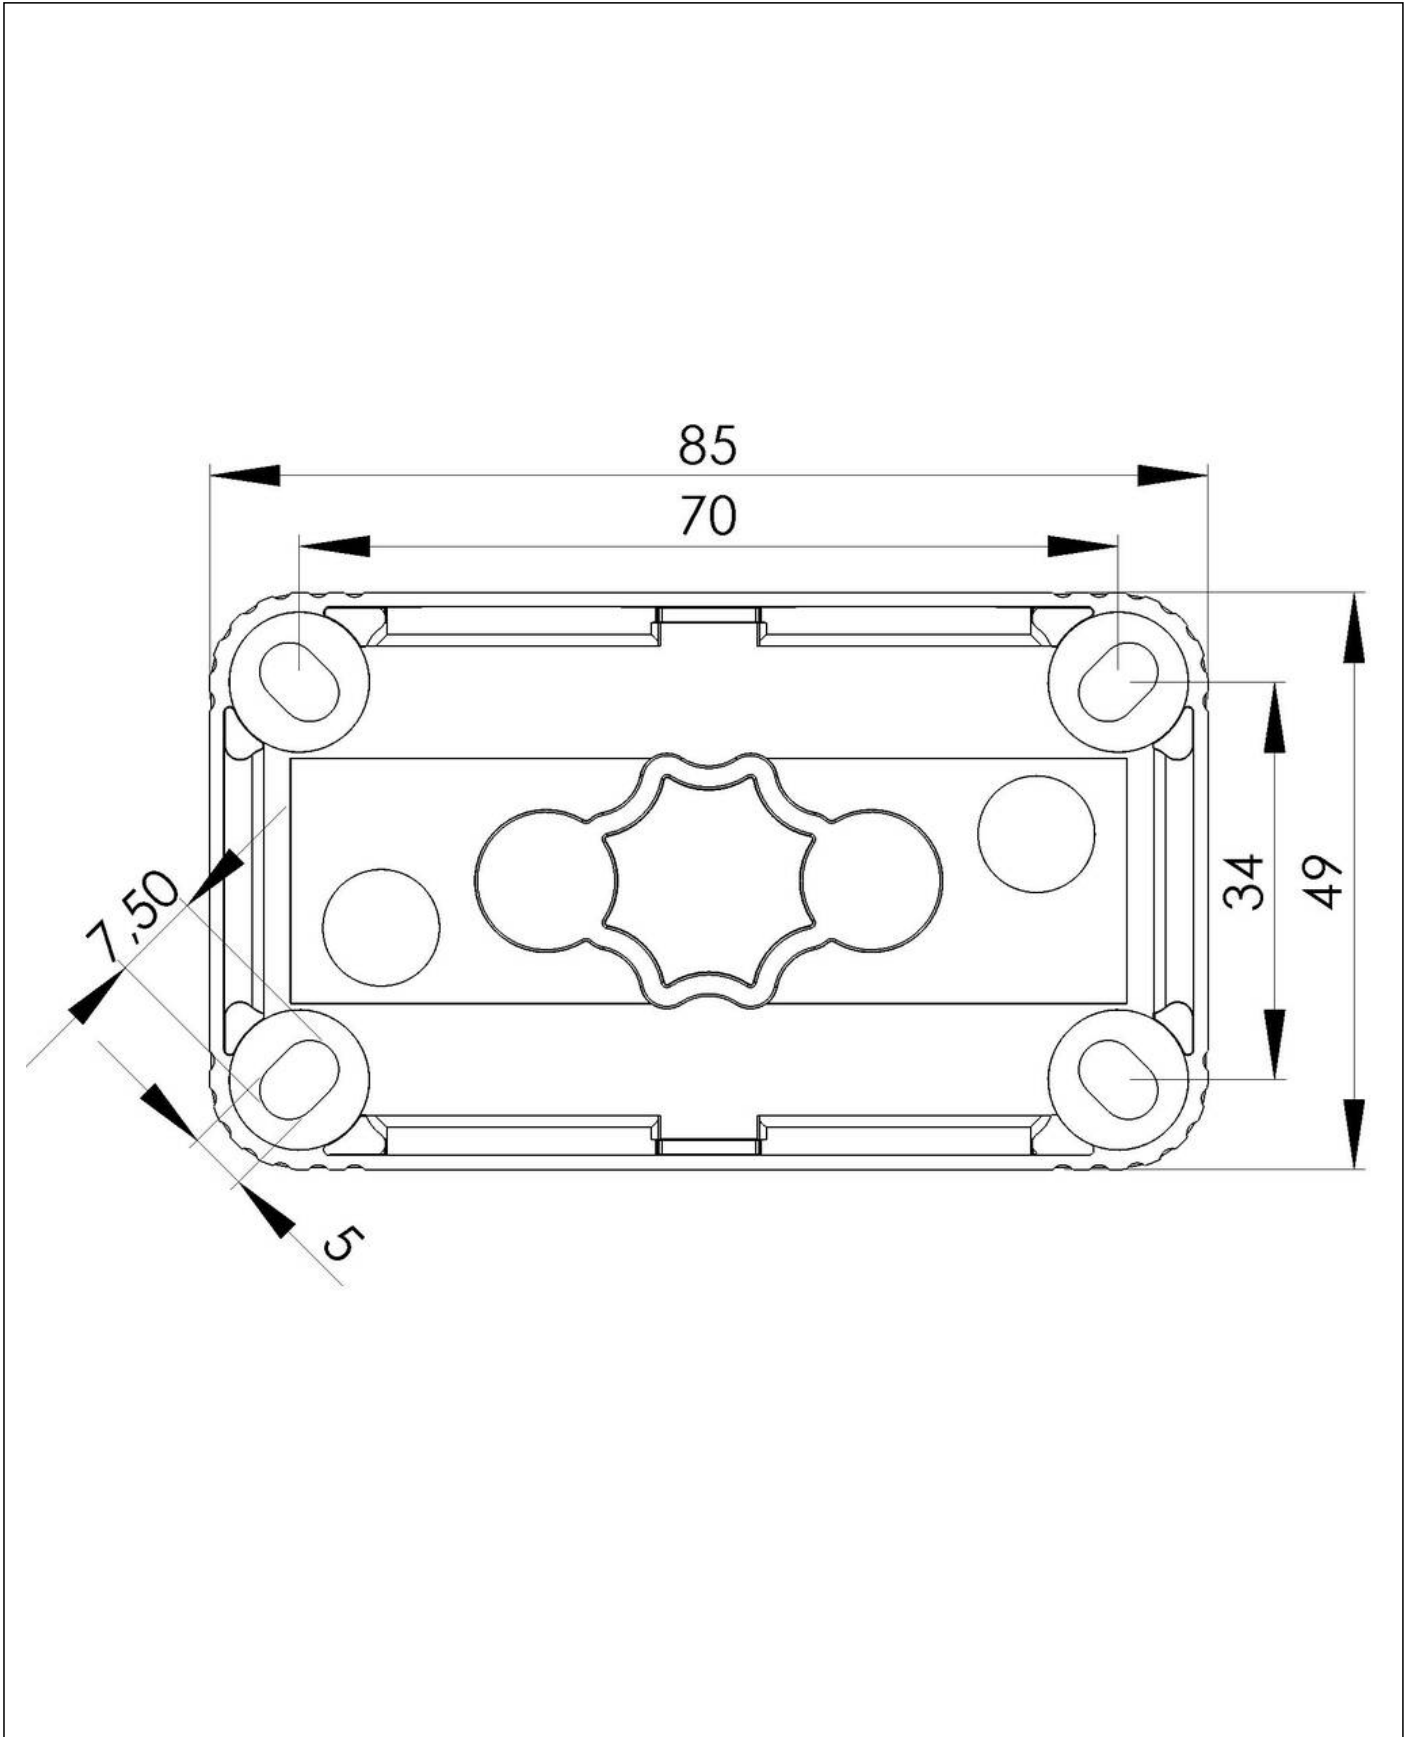

Your Contact:

WISKA Hoppmann GmbH

Kisdorfer Weg 28 · 24568 Kaltenkirchen · Germany

☎ +49-4191-508-0 · 📠 +49-4191-508-209

contact@wiska.de · www.wiska.com