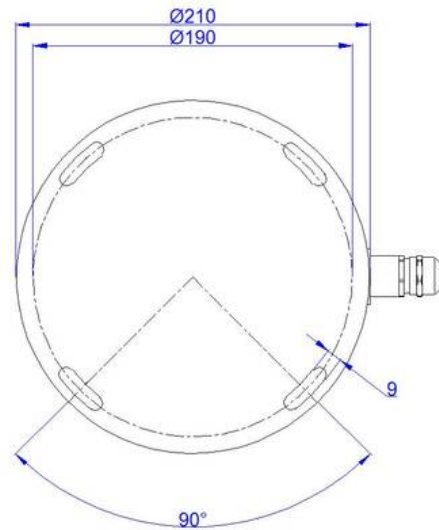

MOUNTING HOLES

Your Contact:

WISKA Hoppmann GmbH

Kisdorfer Weg 28 · 24568 Kaltenkirchen · Germany

☎ +49-4191-508-0 · 📠 +49-4191-508-209

contact@wiska.de · www.wiska.com