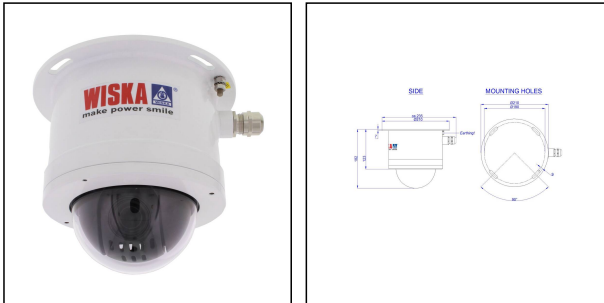

## D200/42212/IP/PTZ/P

IP outdoor PTZ compact camera station, zoom 12x optical

Products may differ in size, colour and appearance to those shown. If you require further information or customisation, please contact us directly.

<b>Type</b>	D200/42212/IP/PTZ/P
<b>WISKA-Order no.</b>	10110043
<b>Material</b>	Stainless steel
<b>Surface</b>	Powder coated
<b>Colour</b>	Pure white, similar RAL 9010
<b>Material Dome</b>	polycarbonate
<b>Operational areas</b>	Outdoor, Indoor
<b>Protection class</b>	IP66 / IP68
<b>Temp. range min</b>	-30 °C
<b>Temp. range max</b>	60 °C
<b>Humidity</b>	100 %
<b>Wash&amp;Wipe</b>	No
<b>Resolution</b>	HDTV 1080p (2MP)
<b>Image Sensor</b>	1/2.8" Starvis CMOS
<b>Video Standard</b>	Digital
<b>Video Streaming</b>	H.264/MJPEG
<b>Zoom</b>	Yes
<b>Zoom (opt. x digi.)</b>	192 (opt:12x digi:16x)
<b>Frames per Second</b>	30
<b>Lighting Conditions</b>	Low light
<b>Min. illumination</b>	0,005 lx / 0,0005 lx (b/w)
<b>Angle of View (horizontal)</b>	58,2° - 4,8°
<b>Angle of View (vertical)</b>	32.9° - 2.8°
<b>Pan/Tilt</b>	Remote operated
<b>P/T-Type</b>	included

Remarks:

IP Dome Camera, IP68,  
 vandal resistant stainless steel housing with  
 Polycarbonate dome  
 Resolution: 2MP / 1080p / @25/30fps  
 Zoom: 12x (optical) / 16x (digital), PTZ, Preset,  
 endless rotation, low light / starlight technology,  
 Power: POE+  
 5m connection cable