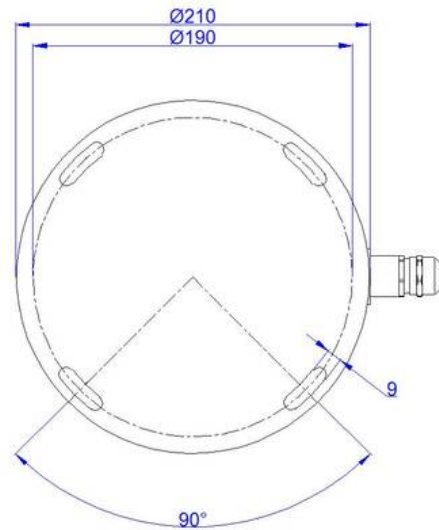

Remarks:

IP Dome Camera, Outdoor, IP68,  
 vandal resistant stainless steel housing with  
 Polycarbonate dome,  
 Resolution: 2MP / 1080p / @25/30fps  
 Zoom: 12x (optical) / 16x (digital), PTZ, Preset,  
 endless rotation, low light / starlight technology,  
 Power: POE+

12.05.2026

Your Contact:

**WISKA Hoppmann GmbH**  
 Kisdorfer Weg 28 · 24568 Kaltenkirchen · Germany  
 ☎ +49-4191-508-0 · 📠 +49-4191-508-209  
 contact@wiska.de · www.wiska.com

SIDE

MOUNTING HOLES

Your Contact: