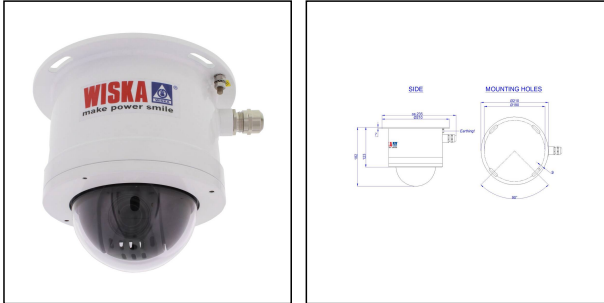

**D200/42212/IP/PTZ/P/0M**

Products may differ in size, colour and appearance to those shown. If you require further information or customisation, please contact us directly.

<b>Type</b>	D200/42212/IP/PTZ/P/0M
<b>WISKA-Order no.</b>	10110045
<b>Material</b>	Stainless steel
<b>Surface</b>	Powder coated
<b>Colour</b>	Pure white, similar RAL 9010
<b>Material Dome</b>	polycarbonate
<b>Operational areas</b>	Outdoor, Indoor
<b>Protection class</b>	IP66 / IP68
<b>Temp. range min</b>	-30 °C
<b>Temp. range max</b>	60 °C
<b>Humidity</b>	100 %
<b>Wash&amp;Wipe</b>	No
<b>Resolution</b>	HDTV 1080p (2MP)
<b>Image Sensor</b>	1/2.8" Starvis CMOS
<b>Video Standard</b>	Digital
<b>Video Streaming</b>	H.264/MJPEG
<b>Zoom</b>	Yes
<b>Zoom (opt. x digi.)</b>	192 (opt:12x digi:16x)
<b>Frames per Second</b>	30
<b>Lighting Conditions</b>	Low light
<b>Min. illumination</b>	0,005 lx / 0,0005 lx (b/w)
<b>Angle of View (horizontal)</b>	58,2° - 4,8°
<b>Angle of View (vertical)</b>	32.9° - 2.8°
<b>Pan/Tilt</b>	Remote operated
<b>P/T-Type</b>	included

Remarks:

IP Dome Camera, Outdoor, IP68,  
 vandal resistant stainless steel housing with  
 Polycarbonate dome,  
 Resolution: 2MP / 1080p / @25/30fps  
 Zoom: 12x (optical) / 16x (digital), PTZ, Preset,  
 endless rotation, low light / starlight technology,  
 Power: POE+