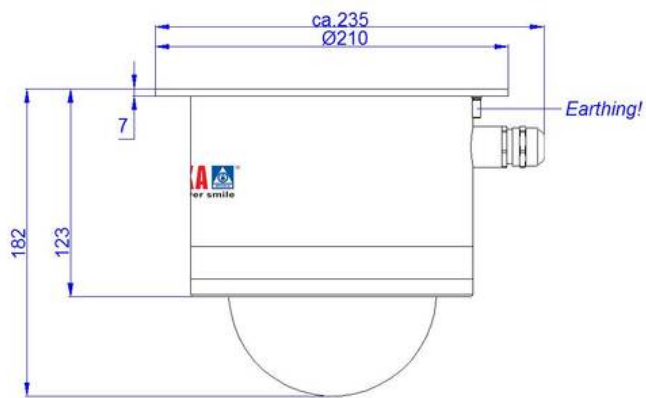

SIDE

Your Contact:

WISKA Hoppmann GmbH

Kisdorfer Weg 28 · 24568 Kaltenkirchen · Germany

☎ +49-4191-508-0 · 📠 +49-4191-508-209

contact@wiska.de · www.wiska.com