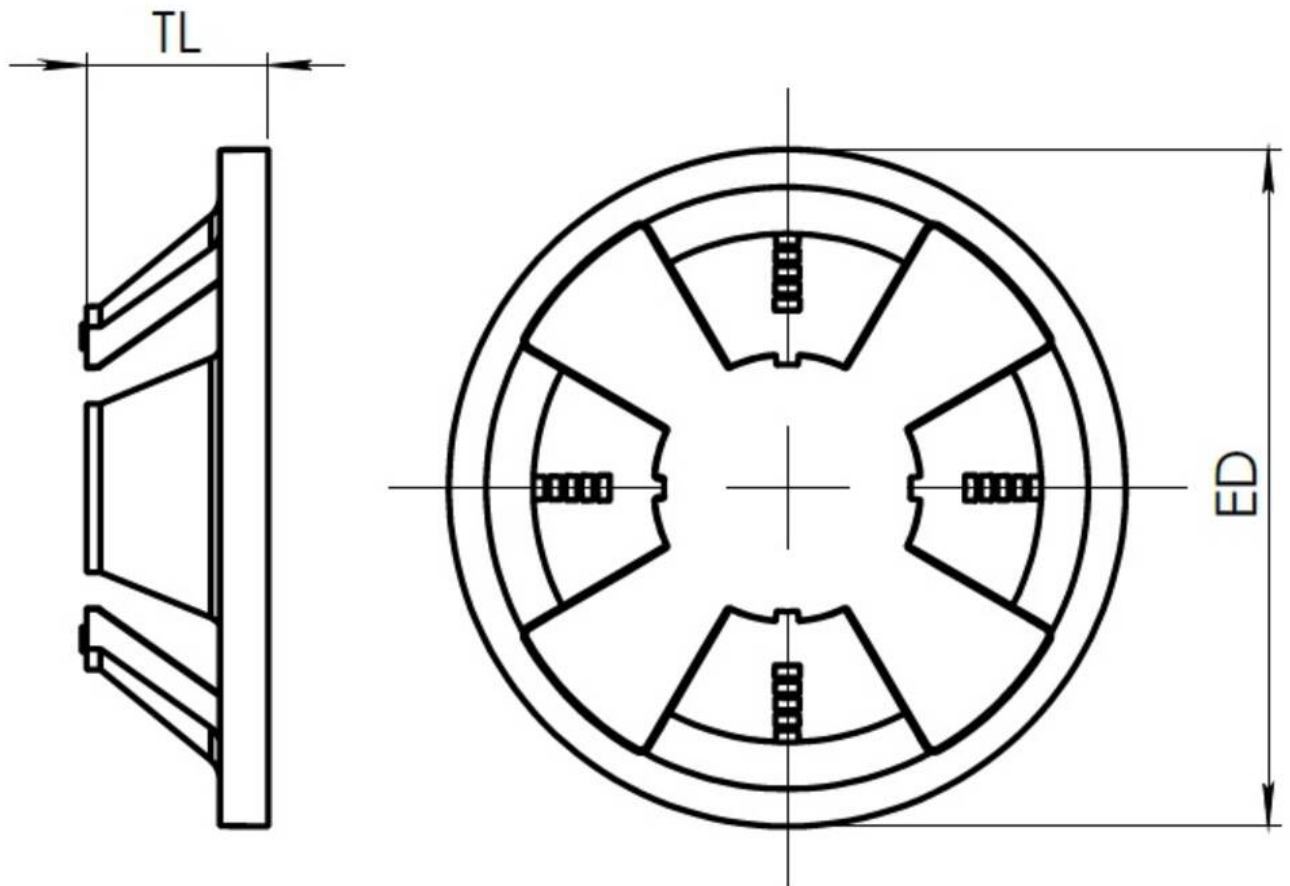

Your Contact:

WISKA Hoppmann GmbH

Kisdorfer Weg 28 · 24568 Kaltenkirchen · Germany

☎ +49-4191-508-0 · 📠 +49-4191-508-209

contact@wiska.de · www.wiska.com