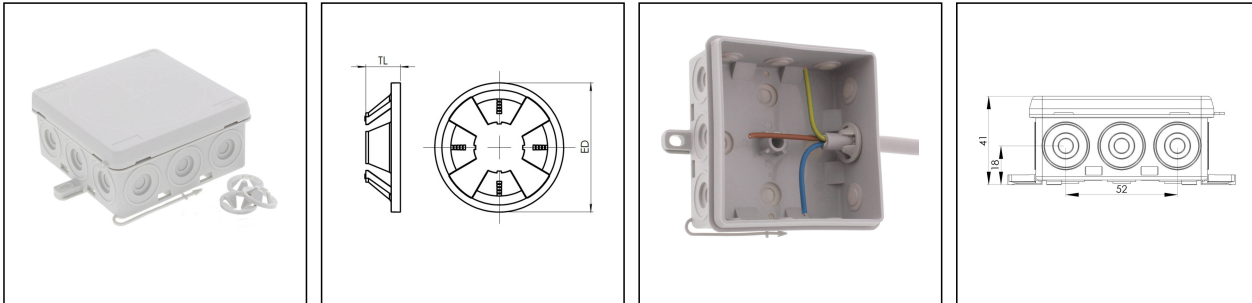

KA 012/3xZER LG

Junction box 86x86x41mm, plastic, RAL 7035, with strain relief ring

Products may differ in size, colour and appearance to those shown. If you require further information or customisation, please contact us directly.

Material	Polyethylene / Polypropylene
Protection class	IP55
Temp. range min	-30 °C
Temp. range max	60 °C
Temperatures during install.	-5 °C - 60 °C
Glow wire test	750 °C
Voltage	400 V
Rated cross section	4 mm ²
Fixing	2 external mounting feet
Ø cable diameter min	7 mm
Ø cable diameter max	12 mm
External dimensions LxWxH	86 x 86 x 41 mm
Using for cable gland	
Product Color	RAL 7035
Order no. RAL 7035	10110196
Type	KA 012/3xZER LG
Packing unit	10
EAN number	4007686147902
Tariff number	39269097
ETIM-Classification	EC002600

Remarks:

Fixture: with cable ties, 2 external mounting feet

Equipment:

- 12 self-sealing, cutable cable entries at the side, 4 on the bottom

Your Contact:

WISKA Hoppmann GmbH

Kisdorfer Weg 28 · 24568 Kaltenkirchen · Germany