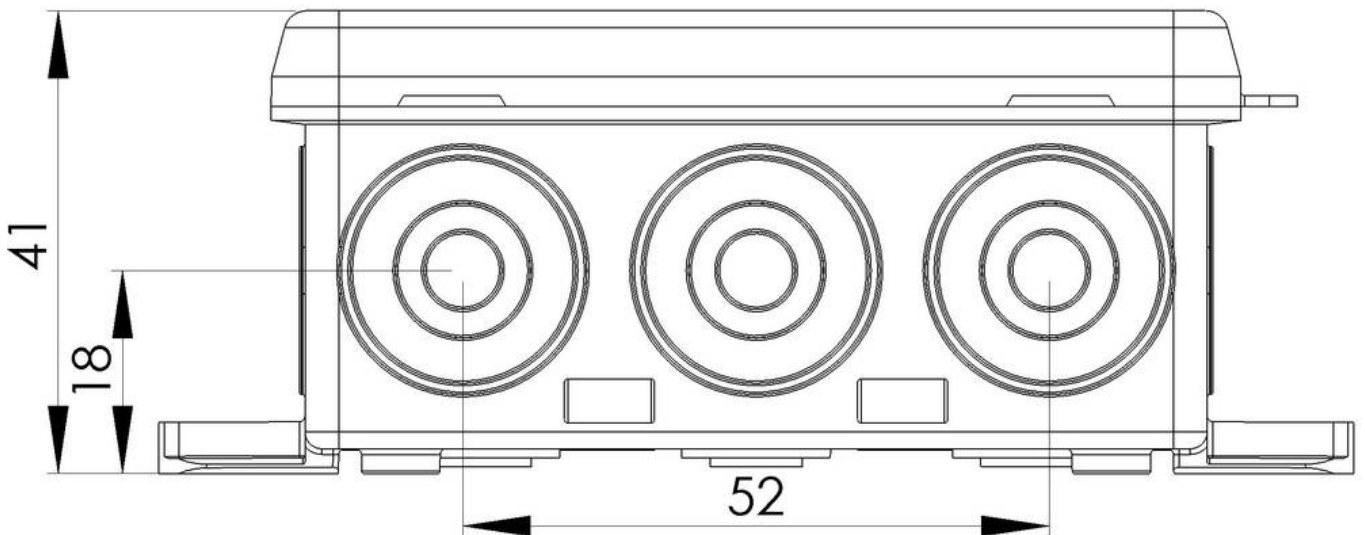

Your Contact:

WISKA Hoppmann GmbH

Kisdorfer Weg 28 · 24568 Kaltenkirchen · Germany

☎ +49-4191-508-0 · 📠 +49-4191-508-209

contact@wiska.de · www.wiska.com