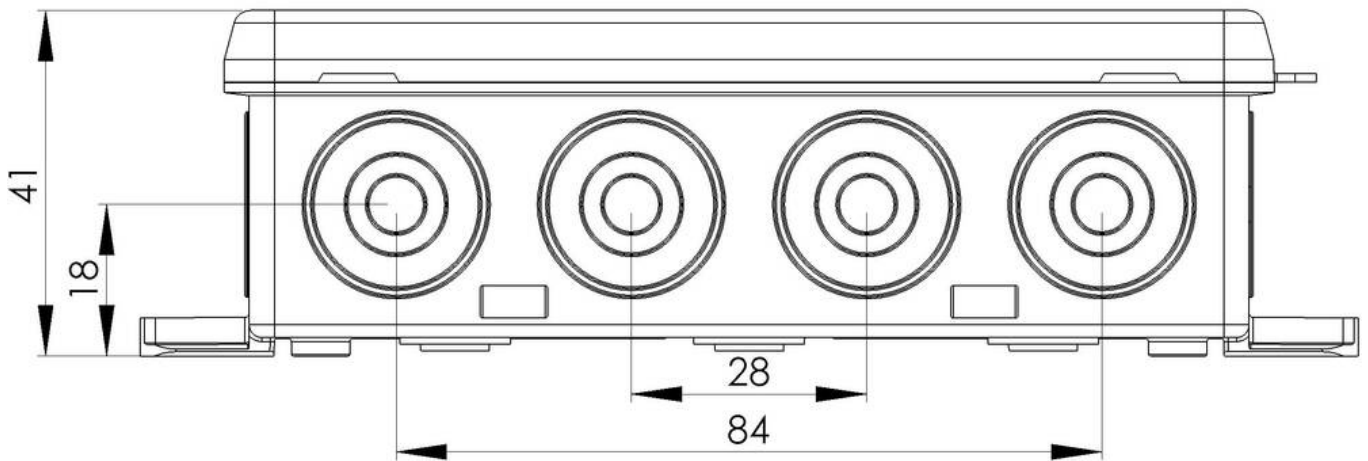

Your Contact:

WISKA Hoppmann GmbH

Kisdorfer Weg 28 · 24568 Kaltenkirchen · Germany

☎ +49-4191-508-0 · 📠 +49-4191-508-209

contact@wiska.de · www.wiska.com