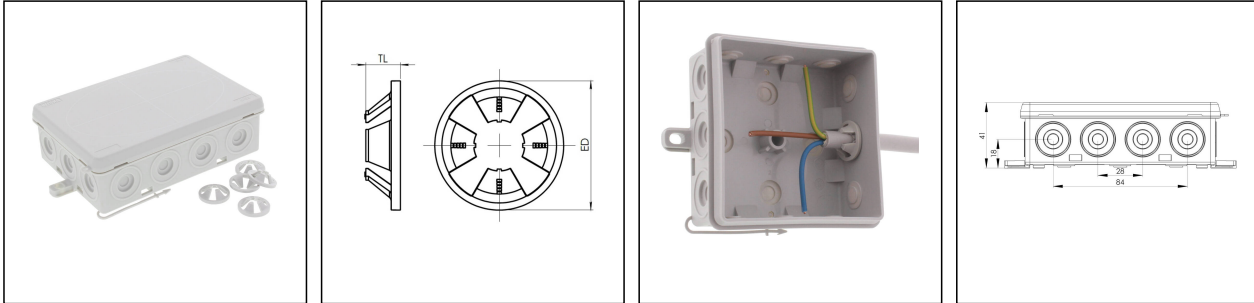

KA 016/5xZER LG

Junction box 125x86x41mm, plastic, RAL 7035, with strain relief ring

Products may differ in size, colour and appearance to those shown. If you require further information or customisation, please contact us directly.

Material	Polyethylene / Polypropylene
Protection class	IP55
Temp. range min	-30 °C
Temp. range max	60 °C
Temperatures during install.	-5 °C - 60 °C
Glow wire test	750 °C
Voltage	400 V
Rated cross section	6 mm ²
Fixing	2 external mounting feet
Ø cable diameter min	7 mm
Ø cable diameter max	12 mm
External dimensions LxWxH	125 x 86 x 41 mm
Using for cable gland	
Product Color	RAL 7035
Order no. RAL 7035	10110197
Type	KA 016/5xZER LG
Packing unit	10
EAN number	4007686147933
Tariff number	39269097
ETIM-Classification	EC002600

Remarks:

Fixture: with cable ties, 2 external mounting feet

Equipment:

- 14 self-sealing, cutable cable entries at the side, 4 on the bottom

Your Contact:

WISKA Hoppmann GmbH

Kisdorfer Weg 28 · 24568 Kaltenkirchen · Germany