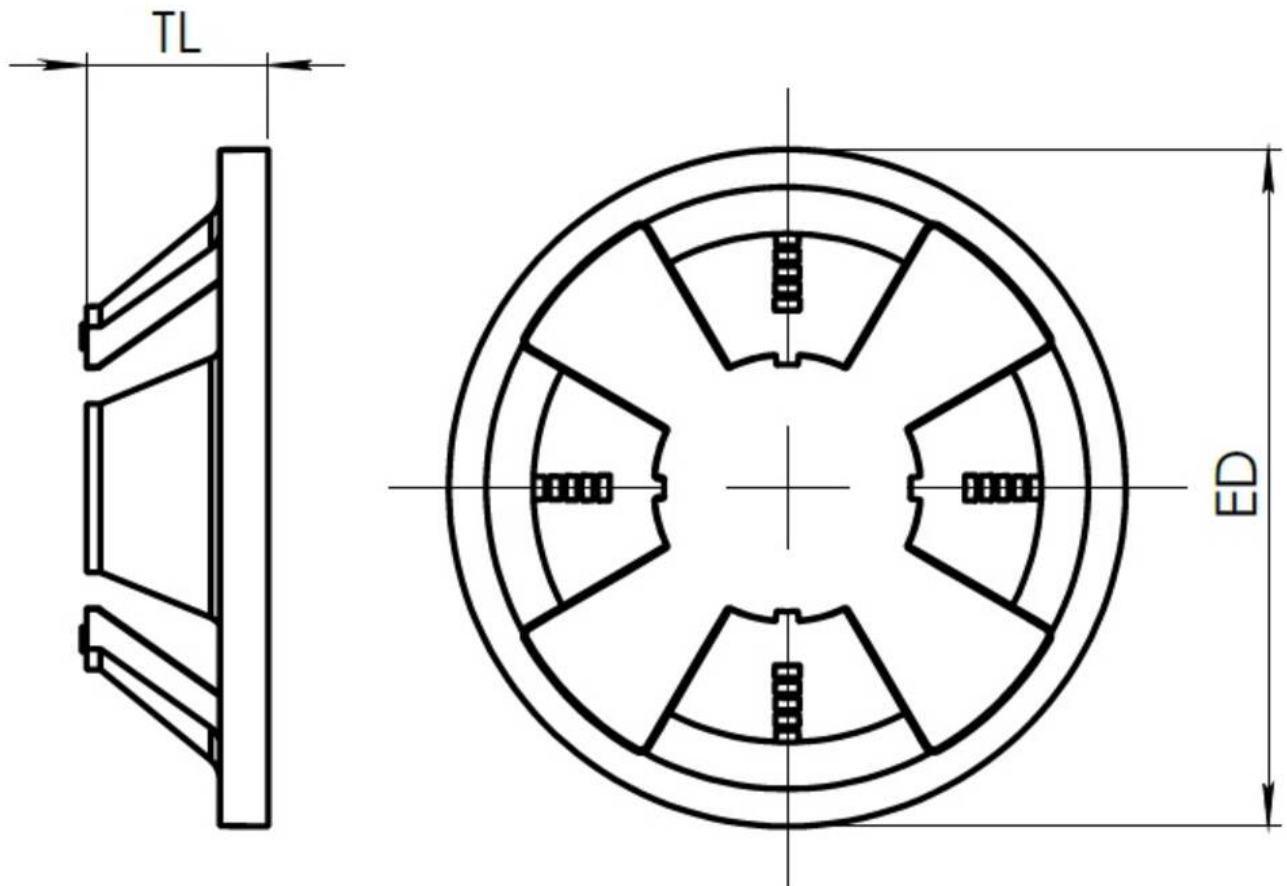

Your Contact:

WISKA Hoppmann GmbH

Kisdorfer Weg 28 · 24568 Kaltenkirchen · Germany

☎ +49-4191-508-0 · 📠 +49-4191-508-209

contact@wiska.de · www.wiska.com