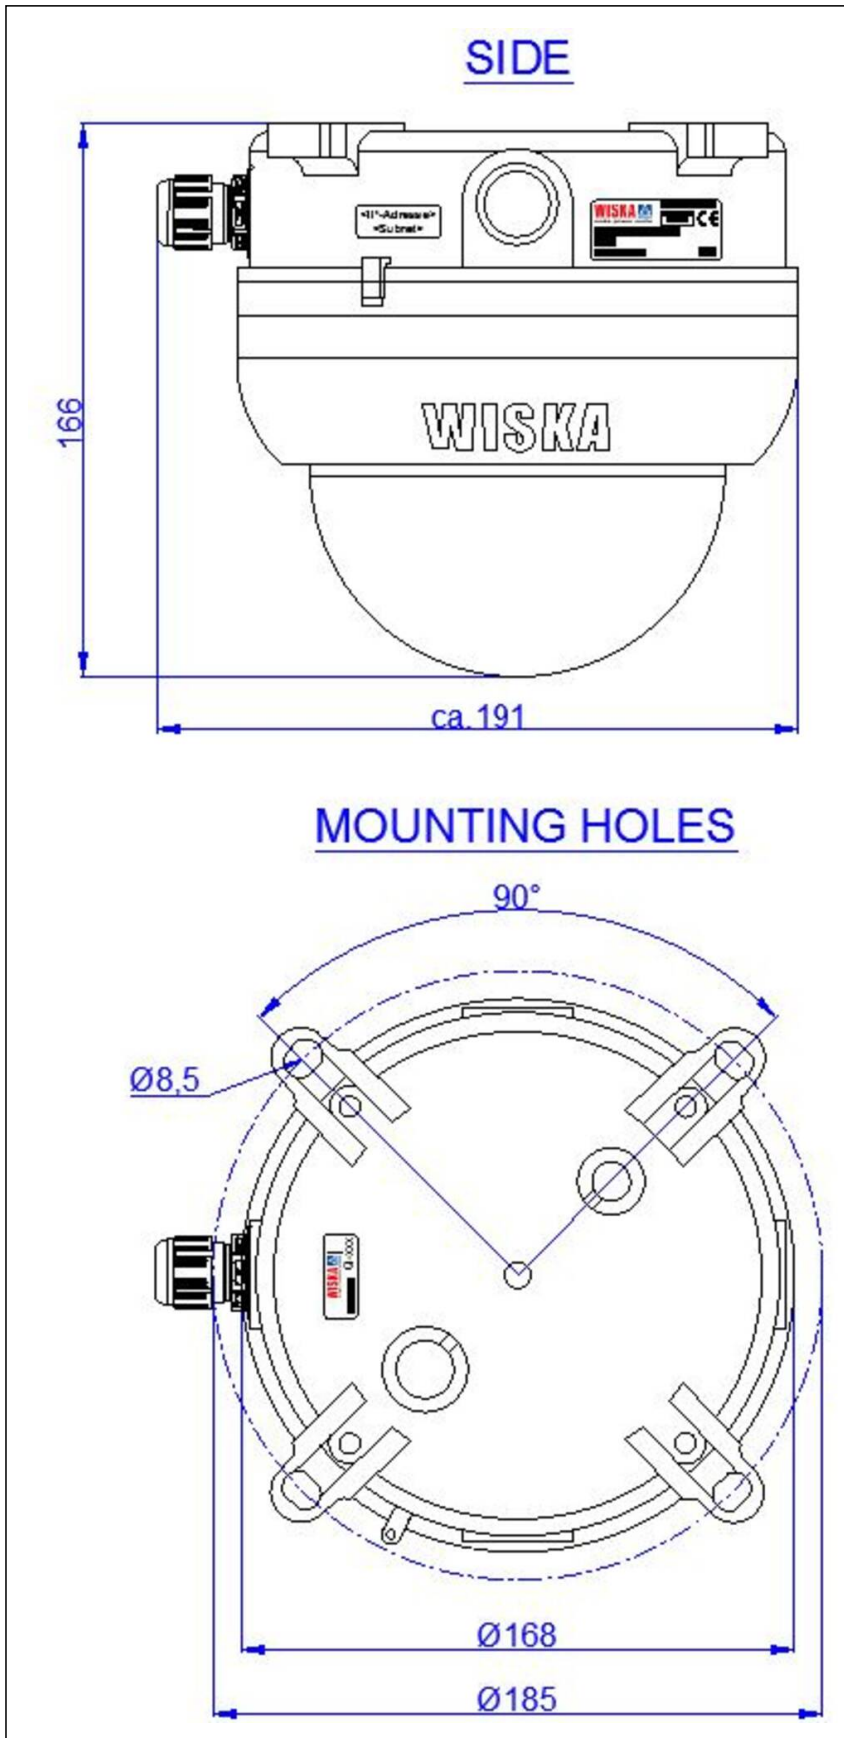

Your Contact:

WISKA Hoppmann GmbH

Kisdorfer Weg 28 · 24568 Kaltenkirchen · Germany

☎ +49-4191-508-0 · 📠 +49-4191-508-209

contact@wiska.de · www.wiska.com