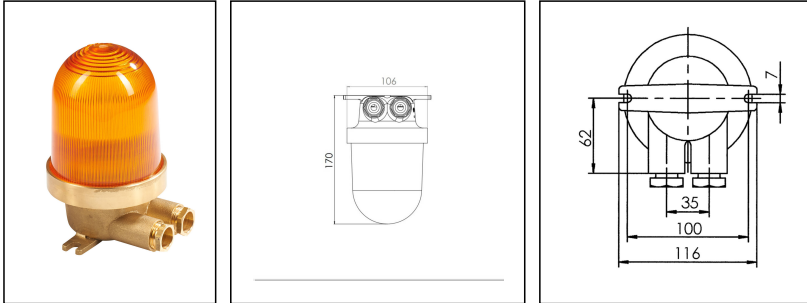

1131/2/CR/ye/oT/1974-2xZ14

HNA standard light max. 60W E27, brass, cover yellow without dropehole, IP56

Products may differ in size, colour and appearance to those shown. If you require further information or customisation, please contact us directly.

WISKA-Order no.	10010366
Type	1131/2/CR/ye/oT/1974-2xZ14
Material	Brass
Material globe/diffuser	Polycarbonate
Globe colour	Yellow
Power[^]	1 x 60 W
Wattage	60 W
Voltage	230 V
Type of Voltage	AC
Protection class	IP56
Temp. range min	-25 °C
Temp. range max	45 °C
Lampholder	E27
Number of lampholder	1 ST
Lightsource	variable (E27)
Lightsource incl.	No
Bulb shape	Rod shaped
Type of cable gland	M24x1,5 Z 14 / 12-14,5mm
Material cable gland	Brass
Using for cable gland	
Type of cable	armoured
Ø cable diameter min	12 mm
Ø cable diameter max	14,5 mm
Mounting	Surface mounting, Upside down, Ceiling
Equipment	without drope hole