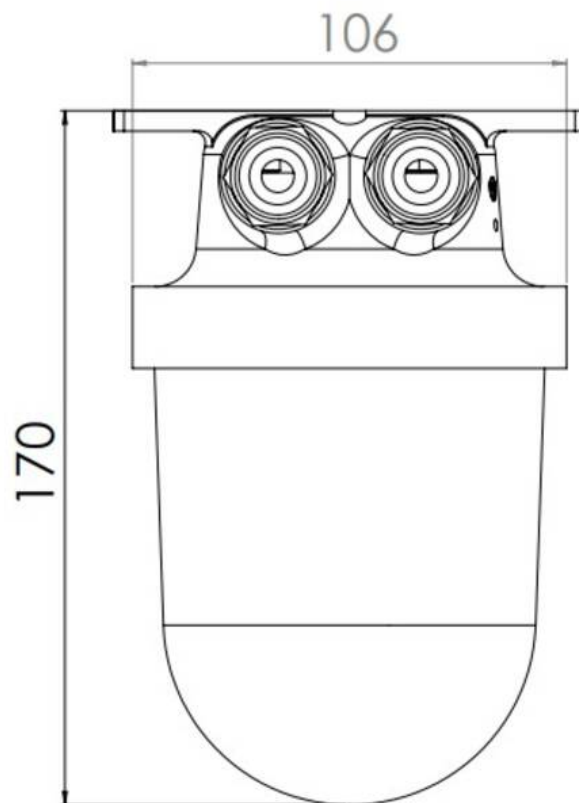

Your Contact:

WISKA Hoppmann GmbH

Kisdorfer Weg 28 · 24568 Kaltenkirchen · Germany

☎ +49-4191-508-0 · 📠 +49-4191-508-209

contact@wiska.de · www.wiska.com