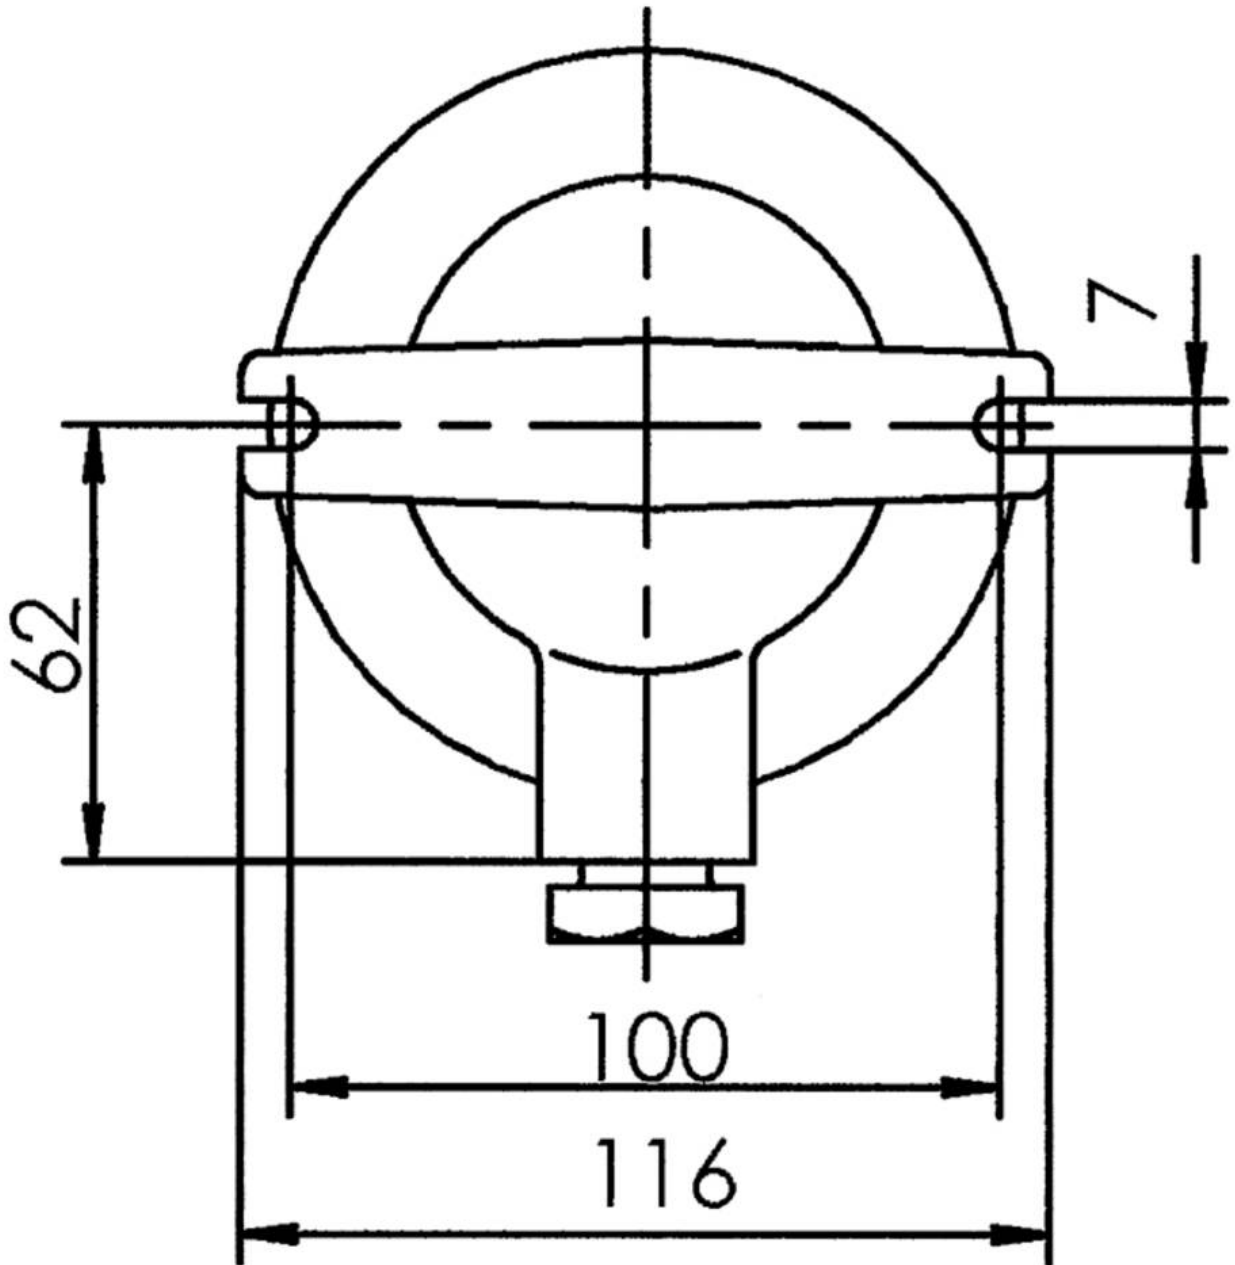

Your Contact:

WISKA Hoppmann GmbH

Kisdorfer Weg 28 · 24568 Kaltenkirchen · Germany

☎ +49-4191-508-0 · 📠 +49-4191-508-209

contact@wiska.de · www.wiska.com