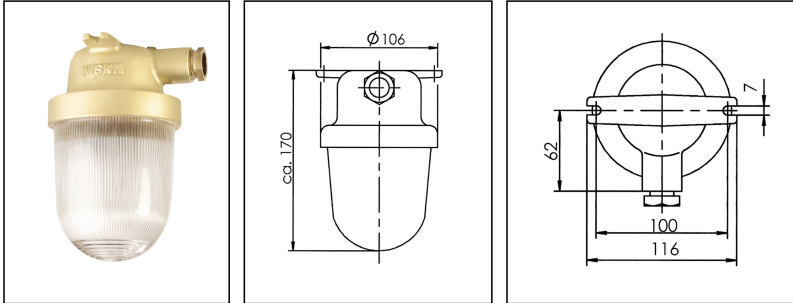

1131/CR/clear/oT/LED-M/5W-1xZ14

HNA standard light LED-M 5W, brass, cover clear without dropehole, IP56

Products may differ in size, colour and appearance to those shown. If you require further information or customisation, please contact us directly.

WISKA-Order no.	10110592
Type	1131/CR/clear/oT/LED-M/5W-1xZ14
Material	Brass
Material globe/diffuser	Polycarbonate
Globe colour	Clear
Wattage	5 W
Voltage	230 V
Type of Voltage	AC
Protection class	IP56
Temp. range min	-25 °C
Temp. range max	45 °C
Lampholder	LED-M
Lightsource	LED
Lightsource incl.	Yes
Colour temperature	4000 K
Luminous flux	869 lm
Light colour	840 (cool white)
Rated Lifetime	L90/B10 @Ta +45 °C
System Lifetime	50000 h
Type of cable gland	M24x1,5 Z 14 / 12-14,5mm
Material cable gland	Brass
Using for cable gland	
Type of cable	armoured
Ø cable diameter min	12 mm
Ø cable diameter max	14,5 mm

Your Contact:

WISKA Hoppmann GmbH

Kisdorfer Weg 28 · 24568 Kaltenkirchen · Germany

☎ +49-4191-508-0 · 📠 +49-4191-508-209

contact@wiska.de · www.wiska.com

Mounting	Upside down, Ceiling, Surface mounting
Equipment	without drope hole
External dimensions LxWxH	170x116mm
Weight	0,85 kg
Approval	RMRS, DNV-GL