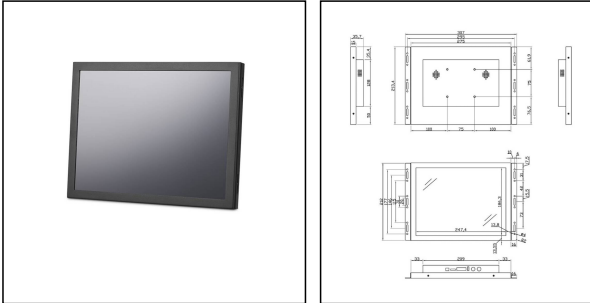

TFT12/BE/VG3/Universal

Products may differ in size, colour and appearance to those shown. If you require further information or customisation, please contact us directly.

Type	TFT12/BE/VG3/Universal
WISKA-Order no.	10110653
Protection class	IP20
Temp. range min	-20 °C
Temp. range max	60 °C
Humidity	80 %
Operational areas	Indoor
Mounting	Recessed mounting, Desktop, Wall
Colour	Black
Resolution	1024x768
TFT size	12"
Light intensity	450 cd/m ²
Contrast Ratio	500:1
Aspect Ratio	4:3
CCTV add-on	Dimming (1-100%) via RCU
Port	BNC, HDMI, VGA
Type of Voltage	AC
Wattage	15 W
Weight	1,35 kg
Tariff number	85285299

Remarks:

BEET 12.0" TFT flat screen 1024x768
 30.7 cm diagonal, HDMI, VGA and
 BNC interfaces, 4: 3, 230 VAC with
 12V power supply,

Your Contact:

WISKA Hoppmann GmbH
 Kisdorfer Weg 28 · 24568 Kaltenkirchen · Germany
 ☎ +49-4191-508-0 · 📠 +49-4191-508-209
 contact@wiska.de · www.wiska.com

black, VESA75, incl. Wall bracket

Installation: installation, wall and table

275 x 213 x 36 mm (WxHxD)

Recommended accessories

RCU/BE/DMK7

10112717

23.05.2026

Your Contact: