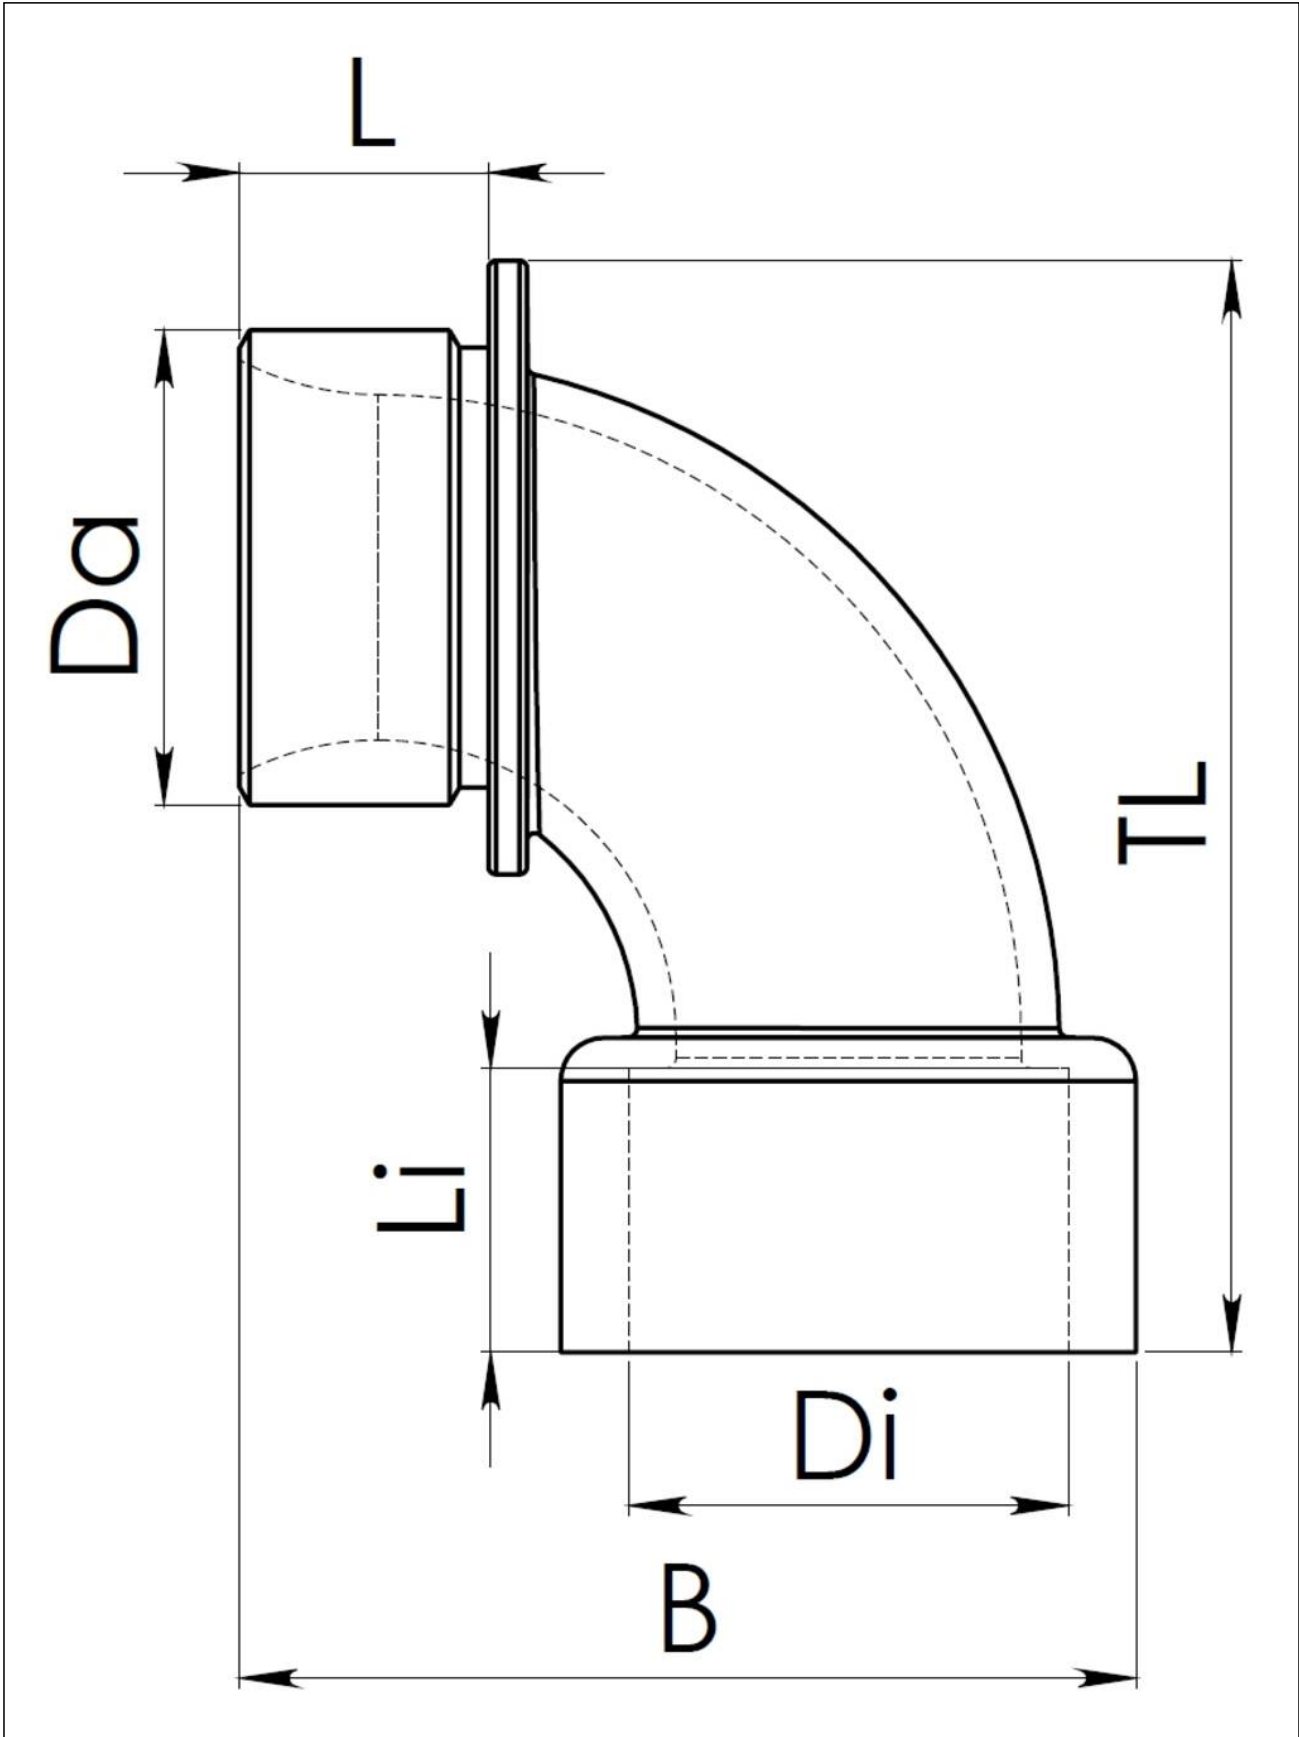

Your Contact:

WISKA Hoppmann GmbH

Kisdorfer Weg 28 · 24568 Kaltenkirchen · Germany

☎ +49-4191-508-0 · 📠 +49-4191-508-209

contact@wiska.de · www.wiska.com