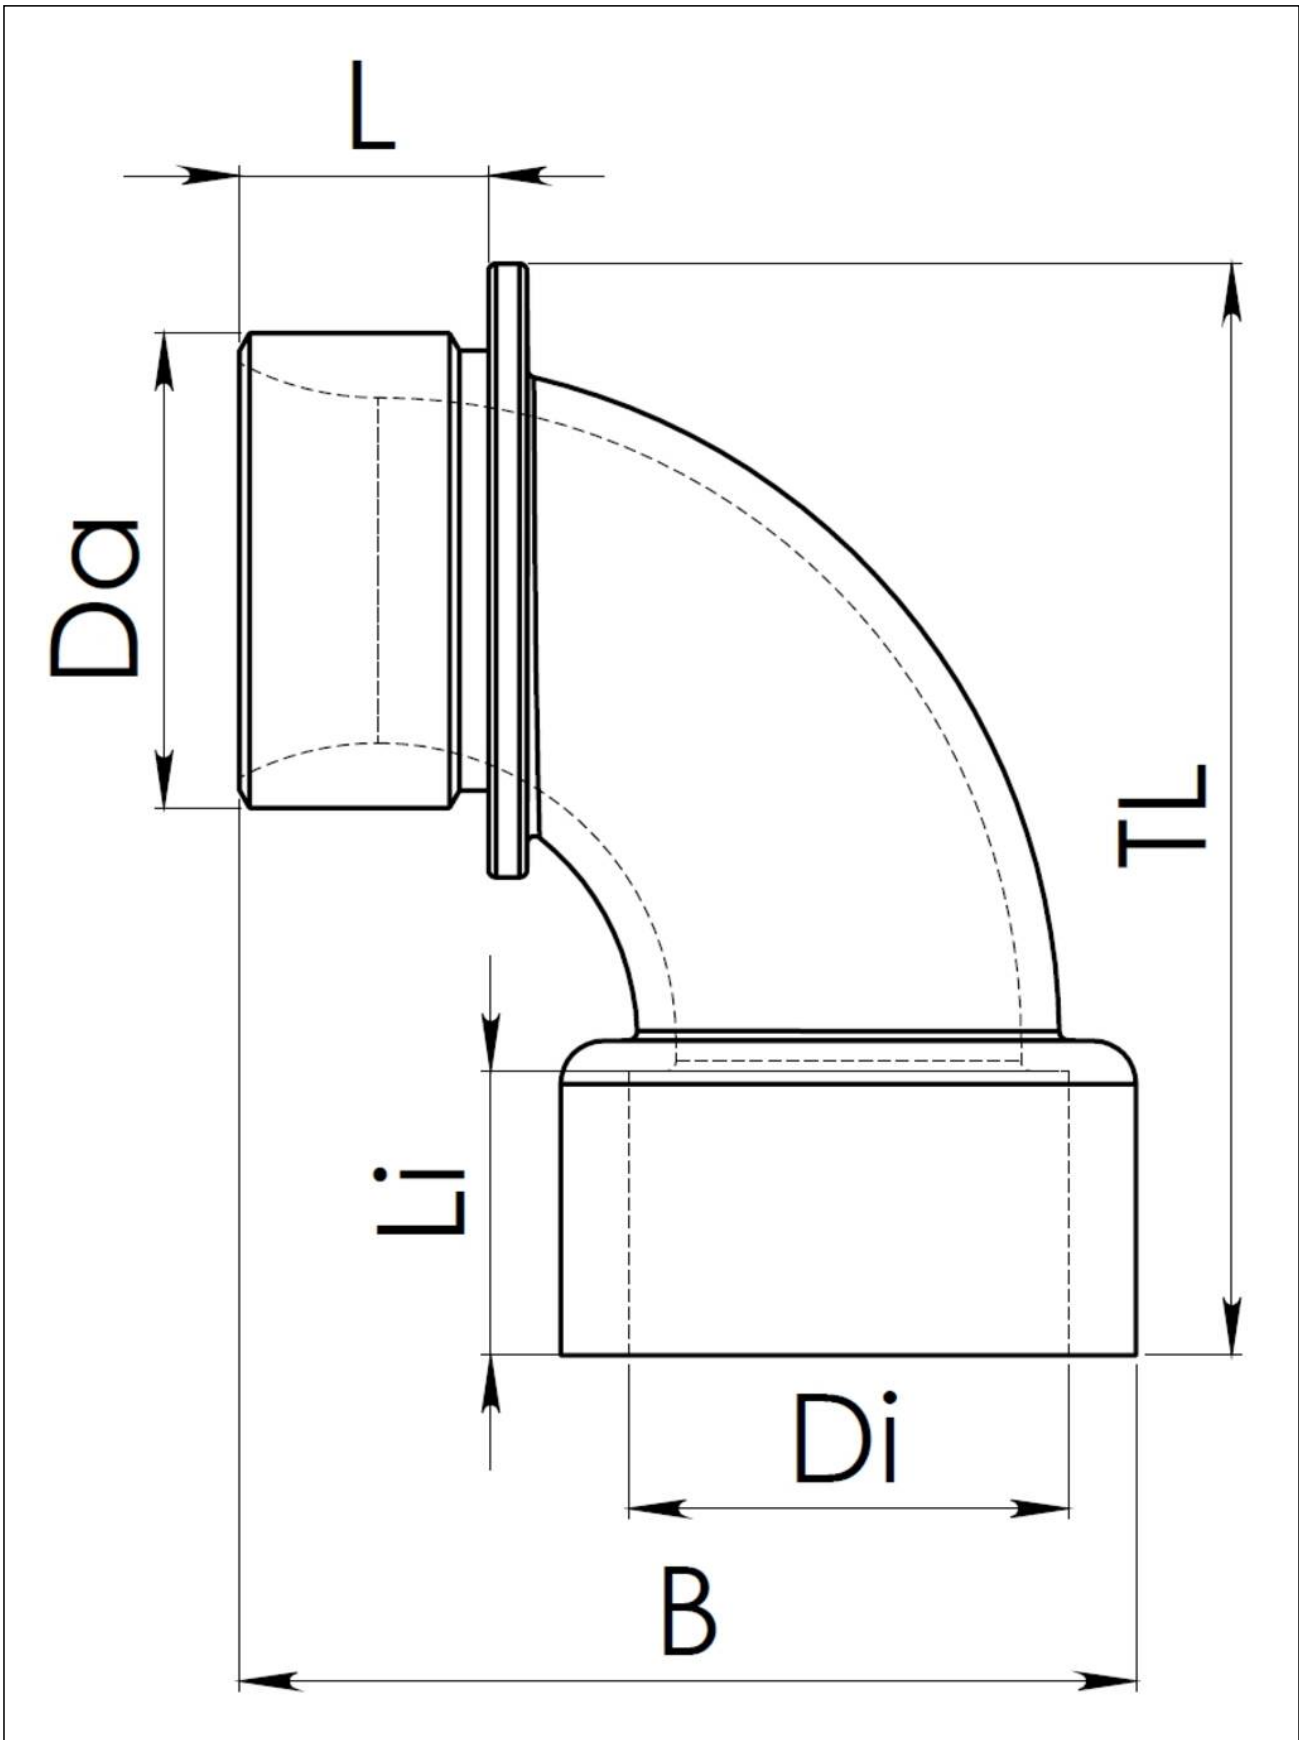

Your Contact:

WISKA Hoppmann GmbH

Kisdorfer Weg 28 · 24568 Kaltenkirchen · Germany

☎ +49-4191-508-0 · 📠 +49-4191-508-209

contact@wiska.de · www.wiska.com