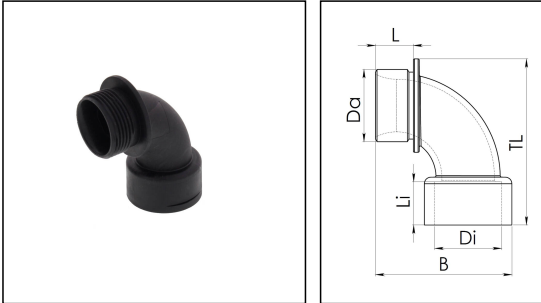

## EWI90 50 BK

Elbow 90° polyamide, RAL 9005, M50

Products may differ in size, colour and appearance to those shown. If you require further information or customisation, please contact us directly.

<b>Material</b>	Polyamide UL94-V0
<b>Temp. range min</b>	-40 °C
<b>Temp. range max</b>	100 °C
<b>Hazard level EN acc. 45545</b>	R22=HL3 / R23=HL3 / R24=HL3
<b>Thread type</b>	M
<b>Ø Connection thread D</b>	50
<b>Lead</b>	1,5
<b>Length screw-in thread L</b>	16 mm
<b>Total length TL</b>	92 mm
<b>Width B</b>	81 mm
<b>Length internal thread</b>	17,5 mm
<b>Type of conduit fitting</b>	90° Angle
<b>Product Color</b>	RAL 9005
<b>Order no. RAL 9005</b>	10110788
<b>Type</b>	EWI90 50 BK
<b>Packing unit</b>	5
<b>EAN number</b>	4007686257601
<b>Tariff number</b>	39269097
<b>ETIM-Classification</b>	EC000441