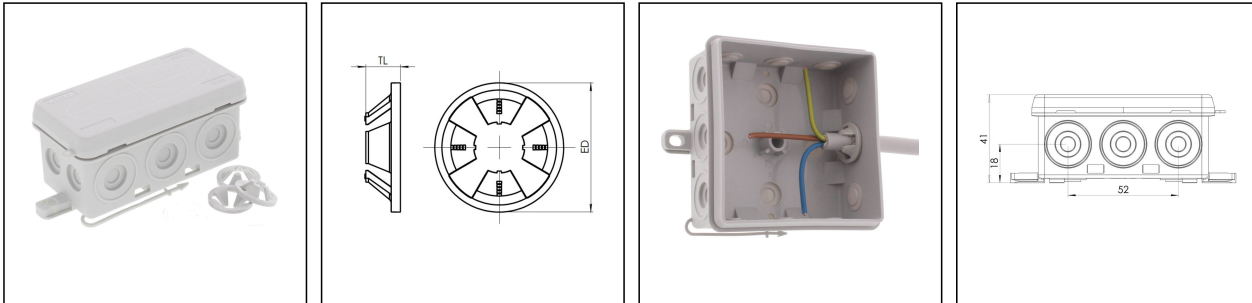

KA 006/3x221-413/3xZER LG

Junction box 86x44x41mm, plastic, RAL 7035, incl. ZER + WAGO

Products may differ in size, colour and appearance to those shown. If you require further information or customisation, please contact us directly.

Material	Polyethylene / Polypropylene
Protection class	IP55
Temp. range min	-30 °C
Temp. range max	60 °C
Temperatures during install.	-5 °C - 60 °C
Glow wire test	750 °C
Voltage	400 V
Rated cross section	1,5 mm ²
Fixing	2 external mounting feet
Ø cable diameter min	7 mm
Ø cable diameter max	12 mm
External dimensions LxWxH	86 x 44 x 41 mm
Using for cable gland	
Product Color	RAL 7035
Order no. RAL 7035	10110865
Type	KA 006/3x221-413/3xZER LG
Packing unit	10
EAN number	4007686261271
Tariff number	85369010
ETIM-Classification	EC002600

Remarks:

Fixture: with cable ties, 2 external mounting feet

Equipment:

- 10 self-sealing, cutable cable entries at the side, 2 on the bottom

Your Contact:

WISKA Hoppmann GmbH

Kisdorfer Weg 28 · 24568 Kaltenkirchen · Germany