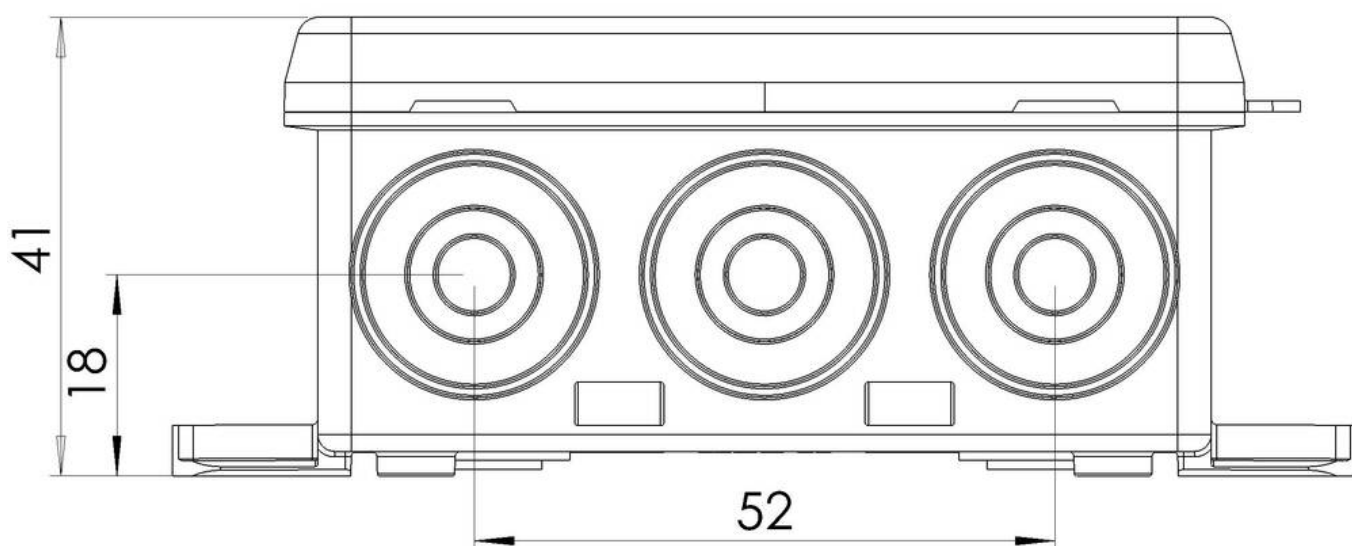

Your Contact:

WISKA Hoppmann GmbH

Kisdorfer Weg 28 · 24568 Kaltenkirchen · Germany

☎ +49-4191-508-0 · 📠 +49-4191-508-209

✉ contact@wiska.de · www.wiska.com