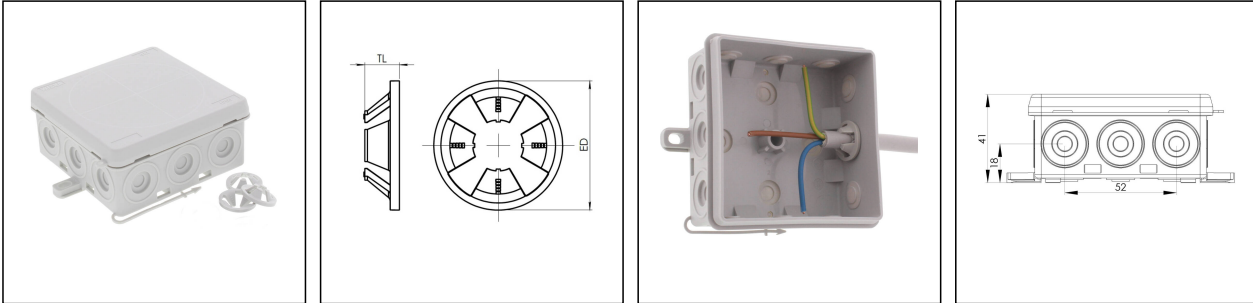

KA 012/3x221-413/6xZER LG

Junction box 86x86x41mm, plastic, RAL 7035, incl. ZER + WAGO

Products may differ in size, colour and appearance to those shown. If you require further information or customisation, please contact us directly.

Material	Polyethylene / Polypropylene
Protection class	IP55
Temp. range min	-30 °C
Temp. range max	60 °C
Temperatures during install.	-5 °C - 60 °C
Glow wire test	750 °C
Voltage	400 V
Rated cross section	4 mm ²
Fixing	2 external mounting feet
Ø cable diameter min	7 mm
Ø cable diameter max	12 mm
External dimensions LxWxH	86 x 86 x 41 mm
Using for cable gland	
Product Color	RAL 7035
Order no. RAL 7035	10110866
Type	KA 012/3x221-413/6xZER LG
Packing unit	10
EAN number	4007686261301
Tariff number	85369010
ETIM-Classification	EC002600

Equipment:

- 12 self-sealing, cutable cable entries at the side, 4 on the bottom
- captive cover
- 6x strain relief ring ZER 4-12
- 3x WAGO 221-413 enclosed loose

23.05.2026

Your Contact:

WISKA Hoppmann GmbH