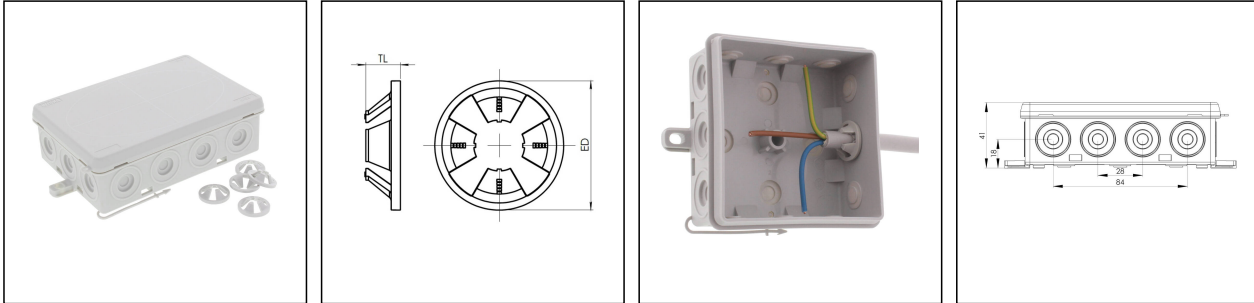

KA 016/3x221-413/8xZER LG

Junction box 125x86x41mm, plastic, RAL 7035, incl. ZER + WAGO

Products may differ in size, colour and appearance to those shown. If you require further information or customisation, please contact us directly.

Material	Polyethylene / Polypropylene
Protection class	IP55
Temp. range min	-30 °C
Temp. range max	60 °C
Temperatures during install.	-5 °C - 60 °C
Glow wire test	750 °C
Voltage	400 V
Rated cross section	6 mm ²
Fixing	2 external mounting feet
Ø cable diameter min	7 mm
Ø cable diameter max	12 mm
External dimensions LxWxH	125 x 86 x 41 mm
Using for cable gland	
Product Color	RAL 7035
Order no. RAL 7035	10110867
Type	KA 016/3x221-413/8xZER LG
Packing unit	10
EAN number	4007686261332
Tariff number	85369010
ETIM-Classification	EC002600

Remarks:

Fixture: with cable ties, 2 external mounting feet

Equipment:

- 14 self-sealing, cutable cable entries at the side, 4 on the bottom

Your Contact:

WISKA Hoppmann GmbH

Kisdorfer Weg 28 · 24568 Kaltenkirchen · Germany