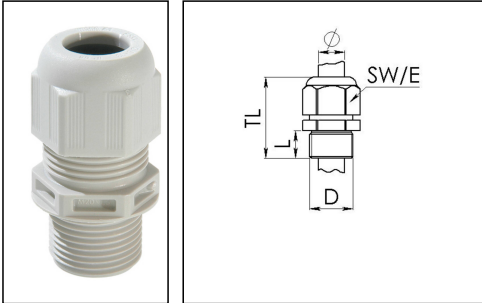

ESKV-L 32 PLUS LG

Cable gland, plastic, M32, RAL 7035, long, extended clamping range

Products may differ in size, colour and appearance to those shown. If you require further information or customisation, please contact us directly.

Material cable gland	Polyamide
Material sealing gasket	EPDM
Protection class	IP68 (5 bar 30 min)
Temp. range min	-40 °C
Temp. range max	100 °C
Glow wire test	750 °C
Thread type	M
Ø Connection thread D	32
Lead	1,5
Length screw-in thread L	15 mm
Ø cable diameter min	19 mm
Ø cable diameter max	25 mm
Key width SW	36 mm
Collar diameter (E)	40 mm
Total length TL	45 mm - 54 mm
Type of cable anchorage	A
Install. torques fitting	15 N m
Install. torques fitting/EADR	4 N m
Install. torques cap nut	4 N m
Impact category	4
Product Color	RAL 7035
Type	ESKV-L 32 PLUS LG
Order no. RAL 7035	10110957
Packing unit	25
ETIM-Classification	EC000441