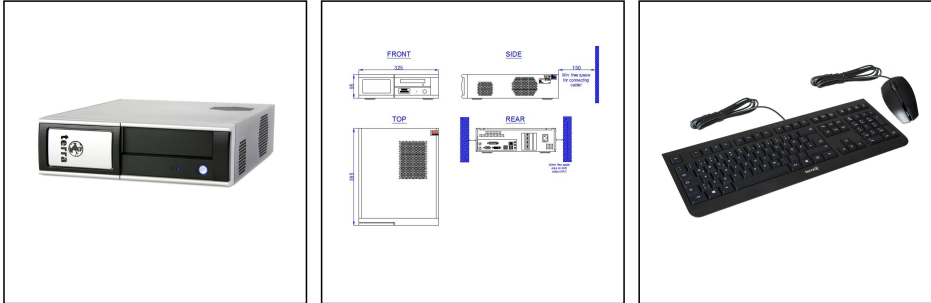

CLIENT4SHIP/i7/240GB/SSD/3D

Work station incl. 240GB SSD, standard type

Products may differ in size, colour and appearance to those shown. If you require further information or customisation, please contact us directly.

Type	CLIENT4SHIP/i7/240GB/SSD/3D
WISKA-Order no.	10111040
Casing	Slim-Line
Material	Steel
Surface	Powder coated
Colour	Black
Operational areas	Indoor
Mounting	Surface mounting
Temp. range min	10 °C
Temp. range max	40 °C
Software	WISKA client
Processor	Intel i7
HDD (Video) type	DDR4/8GB
SSD/HDD (OS) type	SSD/240GB
HDD (Video) type	none
Ethernet	1 x GB-LAN/RJ45
Port	4x USB 3.0
Monitor Interface	3x mini DP
Monitor max.	3 ST
Bluetooth	No
Voltage	100 V - 240 V
Type of Voltage	AC
Frequency	50/60 Hz
Wattage	300 W
Vibration (0-100Hz)	0,7 g