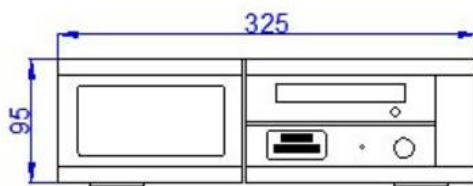

FRONT

Your Contact:

WISKA Hoppmann GmbH

Kisdorfer Weg 28 · 24568 Kaltenkirchen · Germany

☎ +49-4191-508-0 · 📠 +49-4191-508-209

contact@wiska.de · www.wiska.com