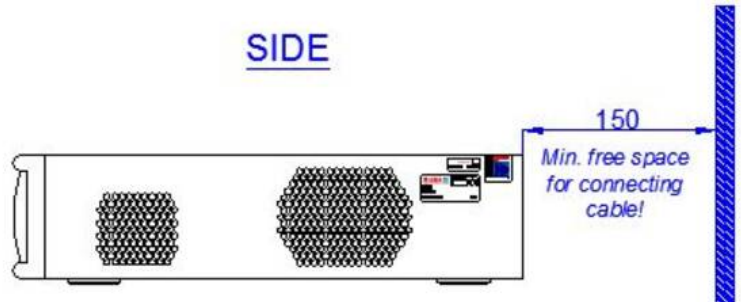

SIDE

Your Contact:

WISKA Hoppmann GmbH

Kisdorfer Weg 28 · 24568 Kaltenkirchen · Germany

☎ +49-4191-508-0 · 📠 +49-4191-508-209

contact@wiska.de · www.wiska.com