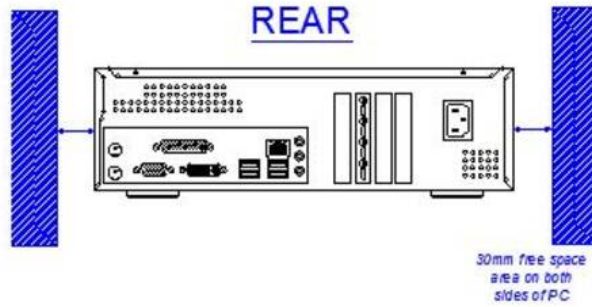

REAR

Your Contact:

WISKA Hoppmann GmbH

Kisdorfer Weg 28 · 24568 Kaltenkirchen · Germany

☎ +49-4191-508-0 · 📠 +49-4191-508-209

contact@wiska.de · www.wiska.com