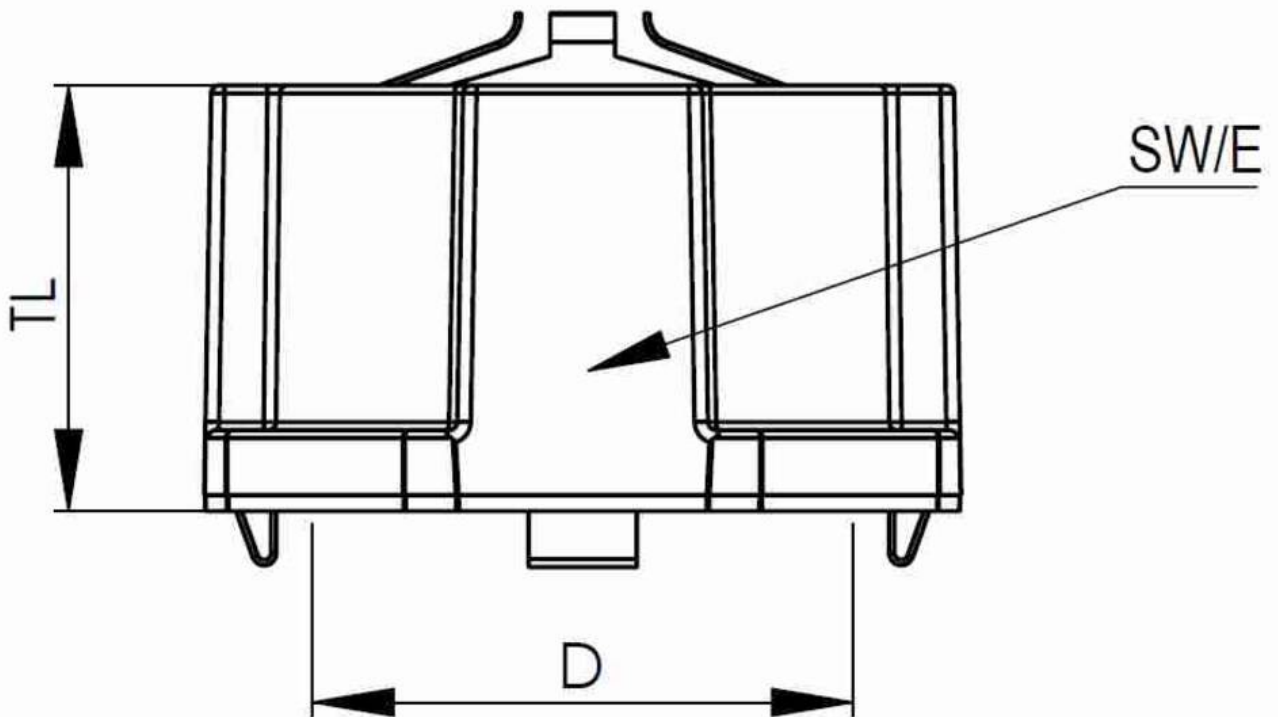

Your Contact:

WISKA Hoppmann GmbH

Kisdorfer Weg 28 · 24568 Kaltenkirchen · Germany

☎ +49-4191-508-0 · 📠 +49-4191-508-209

contact@wiska.de · www.wiska.com