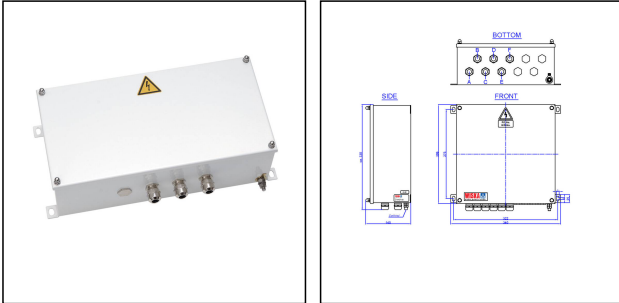

## SWITCH/8P/GBit/4POE+/OUT

Products may differ in size, colour and appearance to those shown. If you require further information or customisation, please contact us directly.

<b>Type</b>	SWITCH/8P/GBit/4POE+/OUT
<b>WISKA-Order no.</b>	10111711
<b>Material</b>	Stainless steel
<b>Colour</b>	RAL 9016
<b>Operational areas</b>	Outdoor
<b>Mounting</b>	Surface mounting
<b>Temp. range min</b>	-40 °C
<b>Temp. range max</b>	75 °C
<b>Protection class</b>	IP66 / IP67
<b>Software</b>	Unmanaged
<b>PoE ports</b>	8
<b>PoE+ ports</b>	4
<b>RJ45 ports</b>	8
<b>SFP ports</b>	0
<b>FOC ports</b>	0
<b>Advice</b>	Boxed
<b>Voltage</b>	100 V - 240 V
<b>Type of Voltage</b>	AC
<b>Frequence</b>	50/60 Hz
<b>Wattage</b>	120 W
<b>Weight</b>	7,5 kg
<b>Tariff number</b>	85176200

**4x RJ-45 Gbit/POE+**

**PoE power budget: 120 W**

**Mounting: Outdoor**

**Colour: RAL9016**

**Operating Temperature: -40-75°C**

**Power: 100-240VAC/50-60HZ**

**Housing: IBS3030,**

**Stainless Steel, IP66/67**